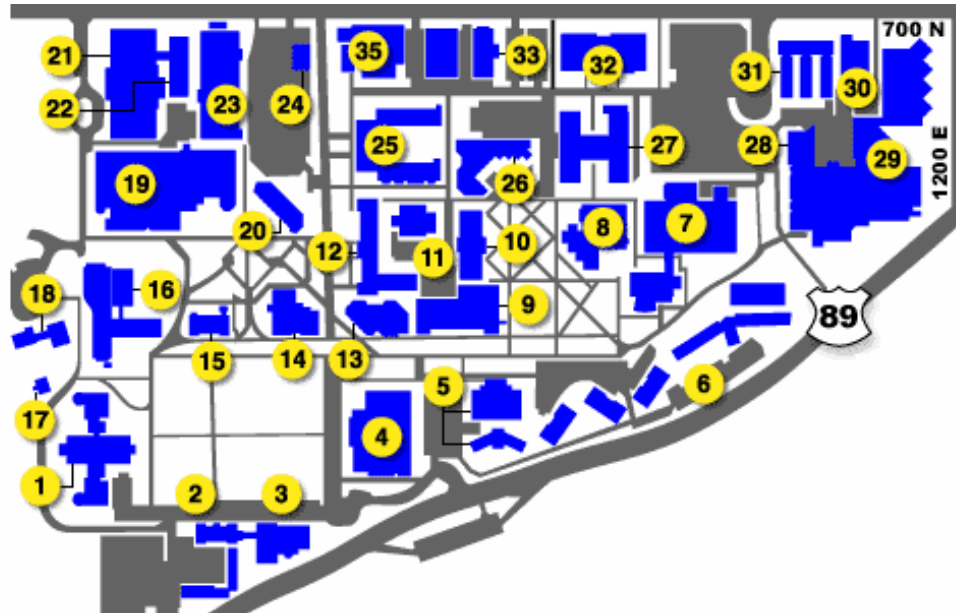

USU South Campus Map

- | | |
|---------------------------------|------------------------------|
| 1. Old Main | 19. Taggart Student Center |
| 2. English Building | 20. University Inn |
| 3. Family Life Building | 21. Nelson Fieldhouse |
| 4. Merrill Library | 22. Military Science |
| 5. Business Building | 23. Parking/Visitor Services |
| 6. Residence Halls - South | 24. The Barn |
| 7. Engineering Building | 25. Biology Building |
| 8. SER Building | 26. Natural Resources |
| 9. SciTech Library | 27. Technology Building |
| 10. Computer Center | 28. Art Museum |
| 11. Biotechnology Building | 29. Fine Arts Center |
| 12. Agricultural Science | 30. UR Graphics Building |
| 13. Eccles Conf. Center | 31. Forage and Range Lab |
| 14. Geology Building | 32. Industrial Science |
| 15. Animal Science | 33. Communicative Disorders |
| 16. Widtsoe Hall and Maeser Lab | 35. Veterinary Science |
| 17. Media Relations | |
| 18. Alumni Center | |