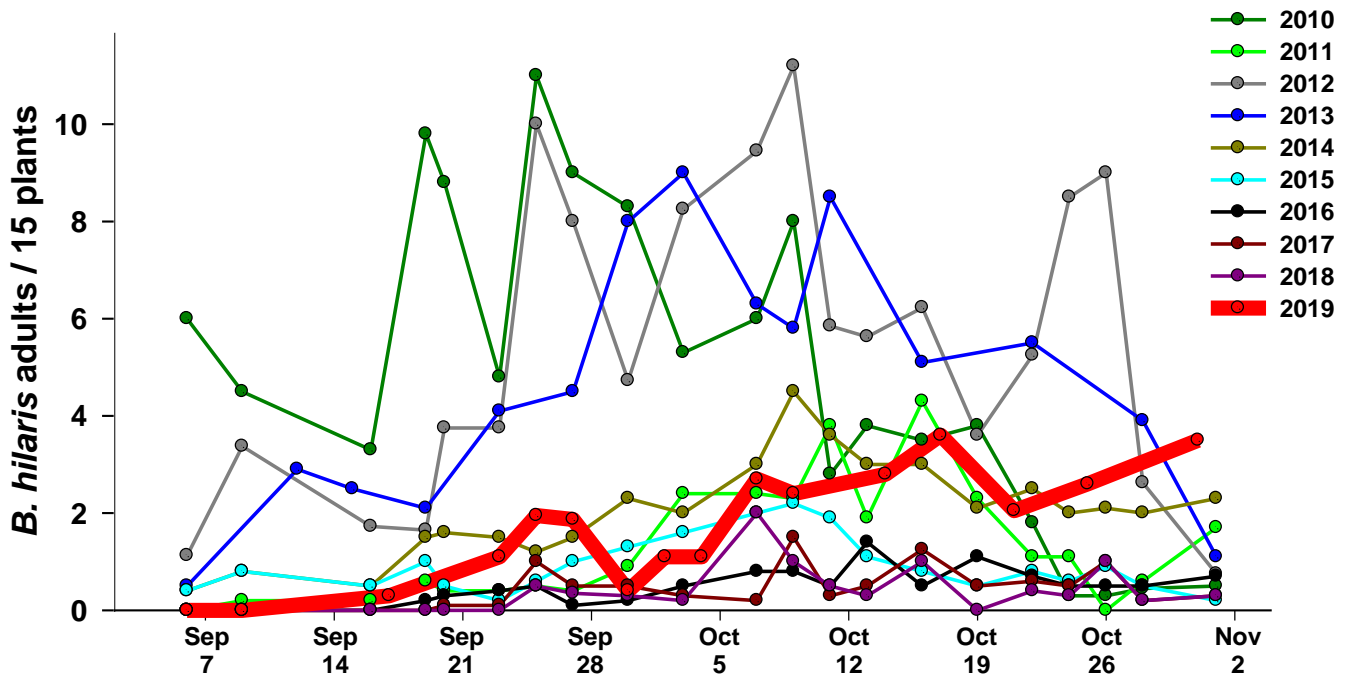

## Sweet potato Whitefly Nymph Abundance in Non-Treated Cole Crops

UA Yuma Ag Center, Sept- Nov, 2008-2019

## Areawide Whitefly Adult Abundance from Sticky Trap Captures 2013-2019

## Fall Abundance (Sep-Nov) of Adult Bagrađa on Non-treated Broccoli UA YAC, 2013-2019

## Seasonal Adult *Bagrada* Abundance on Non-treated Broccoli

UA YAC, 2013-2019