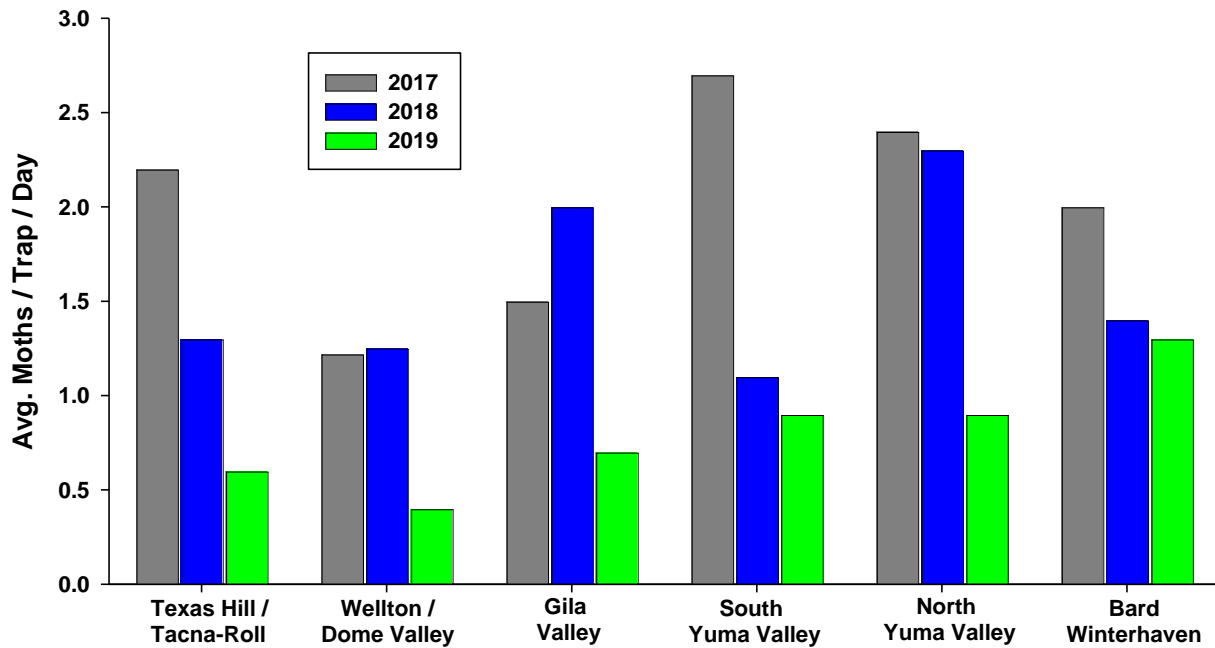

### Cabbage Looper

Moths / Trap / Night (Avg. of 15 trap locations)

### Diamondback Moth Larvae Abundance on Non-Treated Cole Crops

UA Yuma Ag Center, 2001-2019

Avg. DBM Larvae / Plant

## Areawide Diamondback Moth Adult Activity in Pheromone Traps

Sep 1- Dec 1