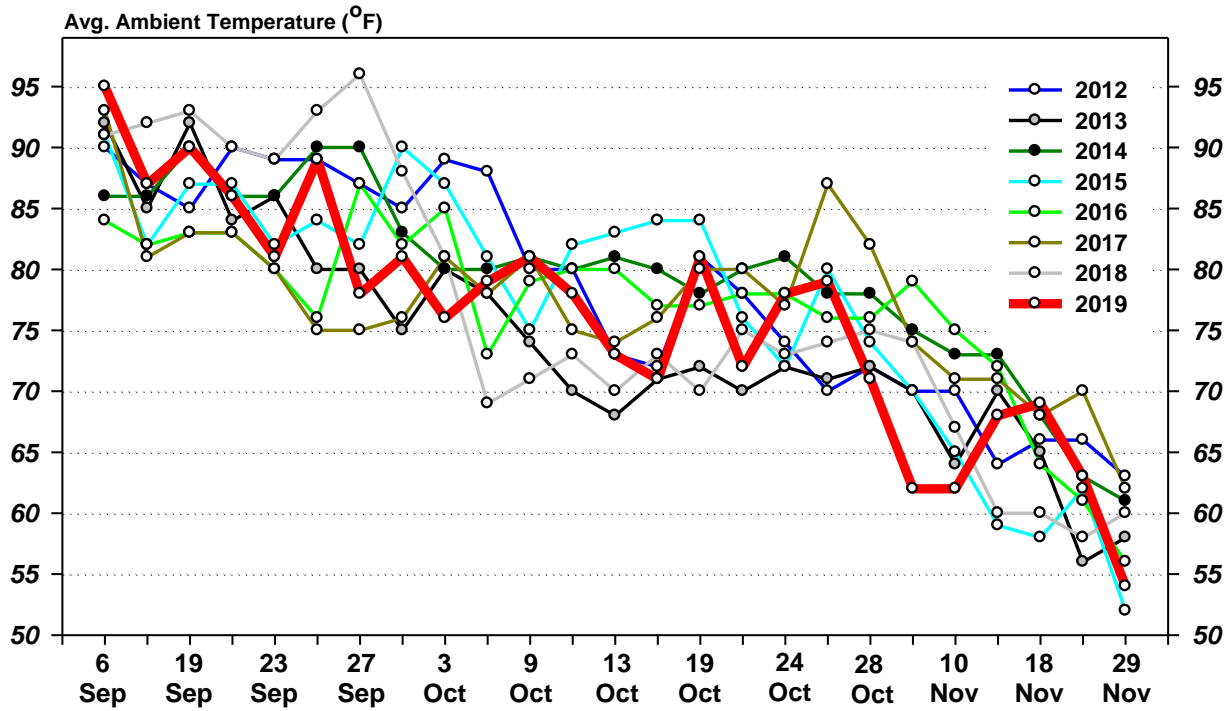

Fall Trends in Average Weekly Temperatures - Yuma Valley