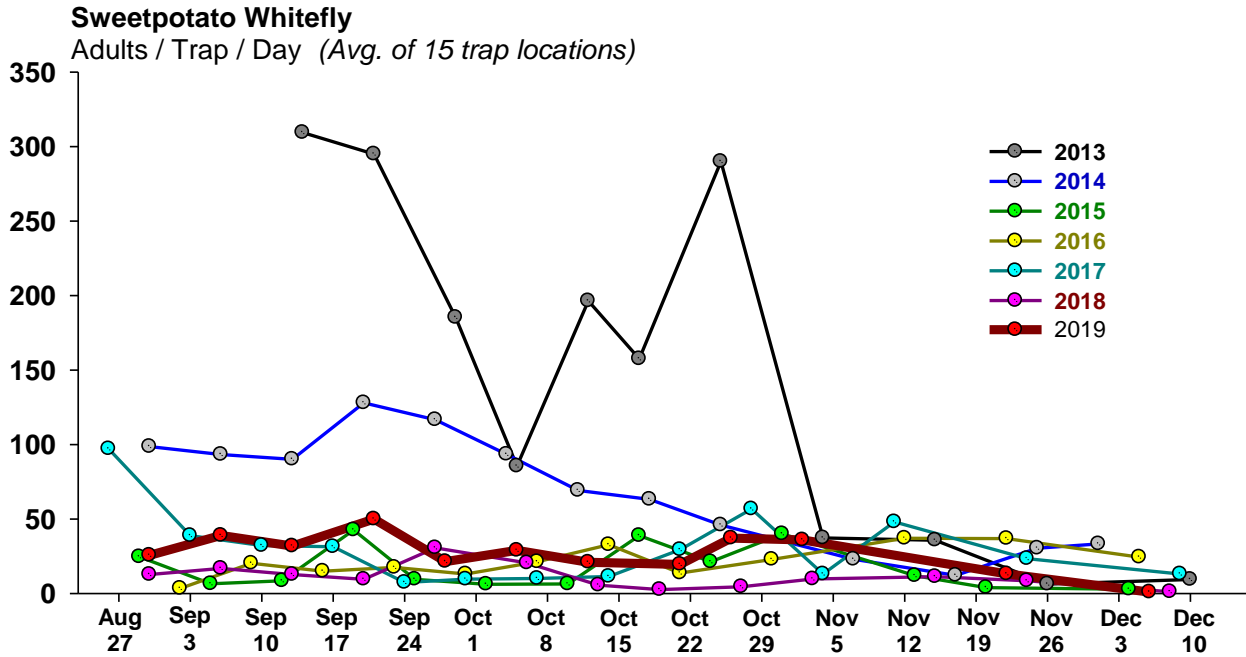

## Areawide CYSDV Incidence in Commercial Fall Melon Fields at Harvest

Dome Valley / Wellton, Tacna/ Roll, Texas Hill and Yuma Valley, 2007-2019

## CYSDV Incidence in Commercial Fall Melon Fields at Harvest

Dome Valley / Wellton, Tacna/ Roll, Texas Hill, and Yuma Valley, 2007-2019

## Sweet potato Whitefly Nymph Abundance in Non-Treated Cole Crops

UA Yuma Ag Center, Sept- Nov, 2008-2019

## Areawide Whitefly Adult Abundance from Sticky Trap Captures 2013-2019