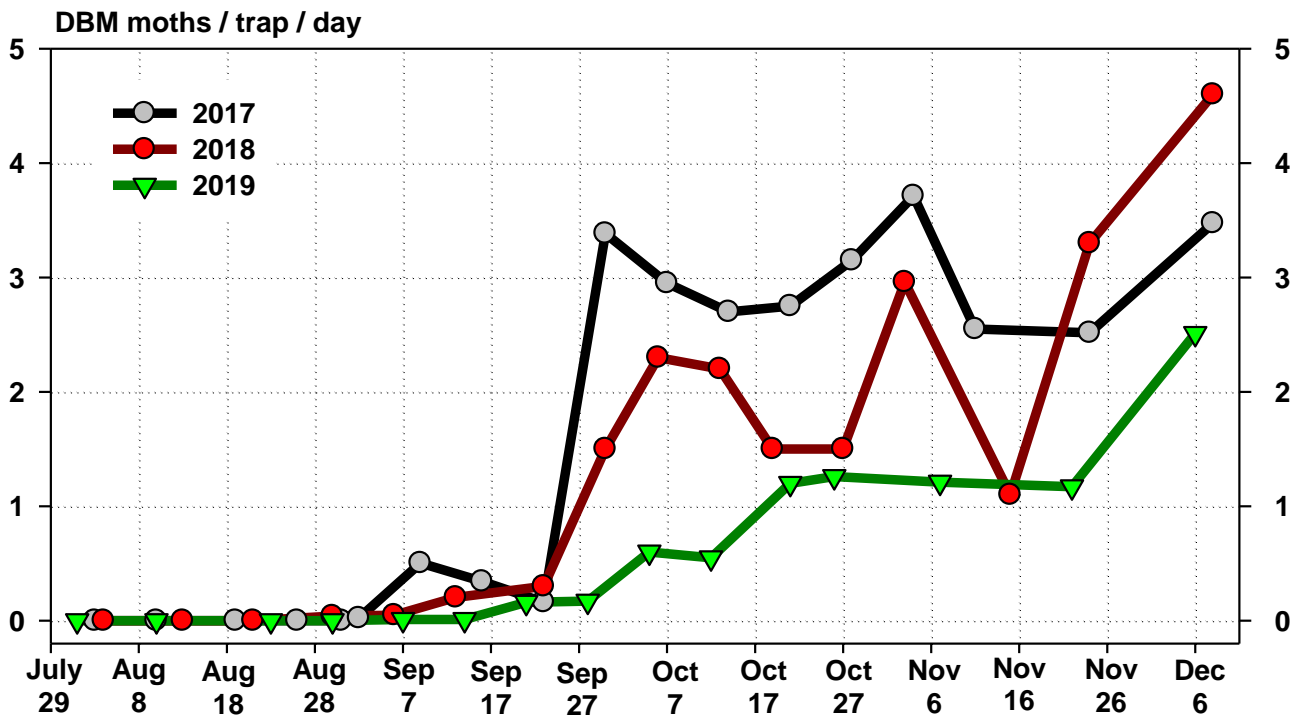

### Cabbage Looper

Moths / Trap / Night (Avg. of 15 trap locations)

### Diamondback Moth Larvae Abundance on Non-Treated Cole Crops

UA Yuma Ag Center, 2001-2019

Avg. DBM Larvae / Plant

## Areawide Diamondback Moth Adult Activity in Pheromone Traps

Sep 1- Dec 1