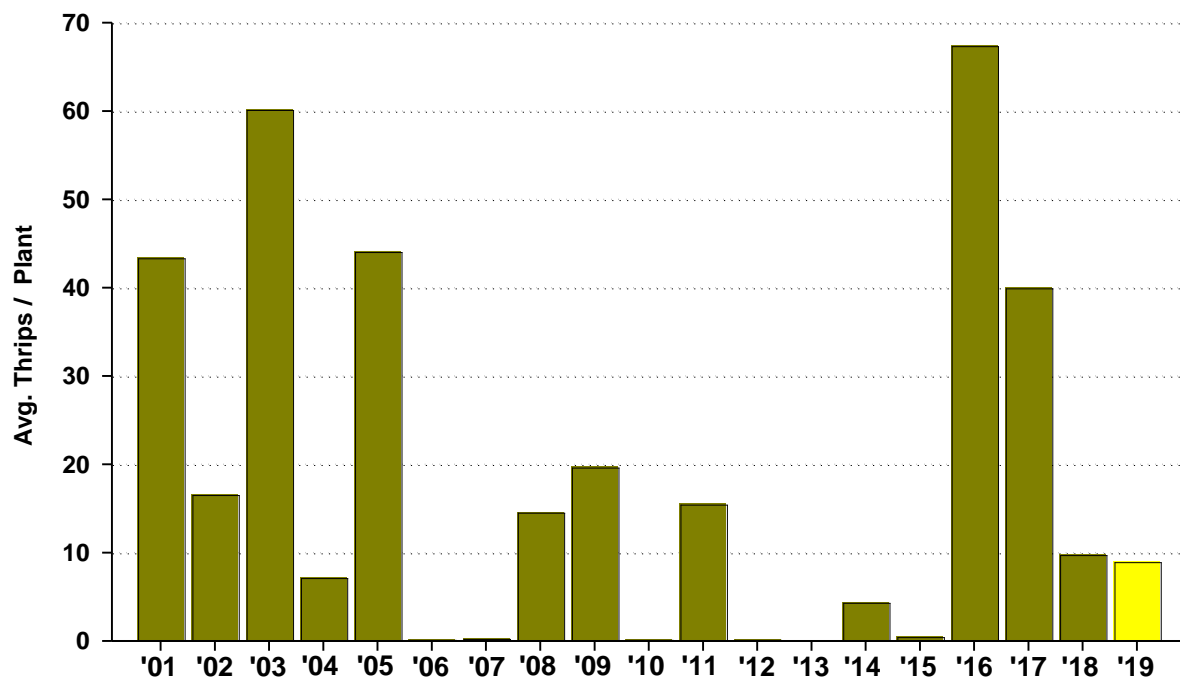

Western Flower Thrips Abundance on Non-treated Fall Lettuce (Oct-Nov)

UA - Yuma Ag Center, 2001-2019