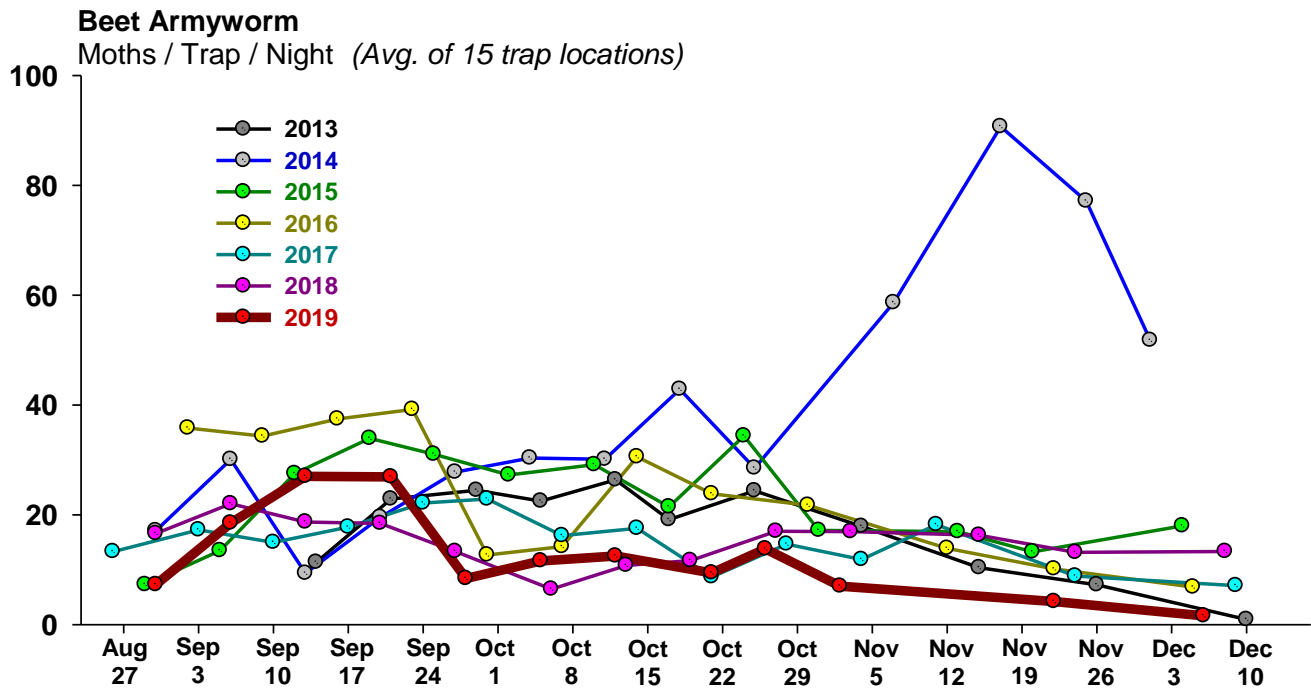

Areawide Moth Abundance from Pheromone Trap Captures 2013-2019