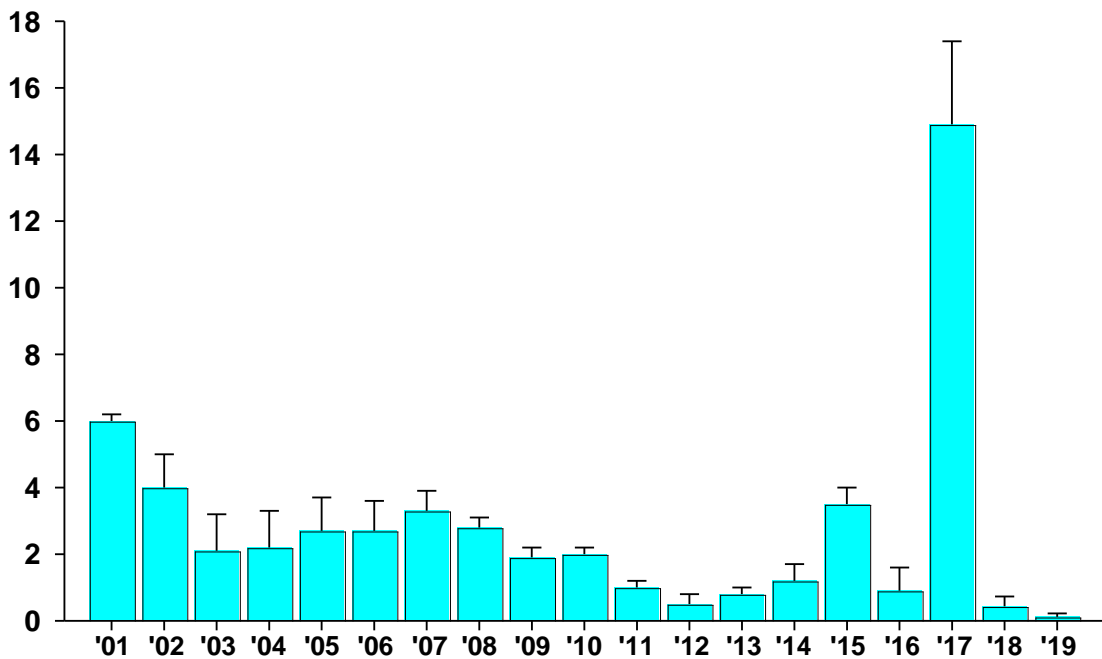

## Areawide Moth Abundance from Pheromone Trap Captures 2013-2019

### Cabbage Looper

Moths / Trap / Night (Avg. of 15 trap locations)

### Diamondback Moth Larvae Abundance on Non-Treated Cole Crops

UA Yuma Ag Center, 2001-2019

Avg. DBM Larvae / Plant

## Areawide Diamondback Moth Adult Activity in Pheromone Traps

Sep 1- Dec 1