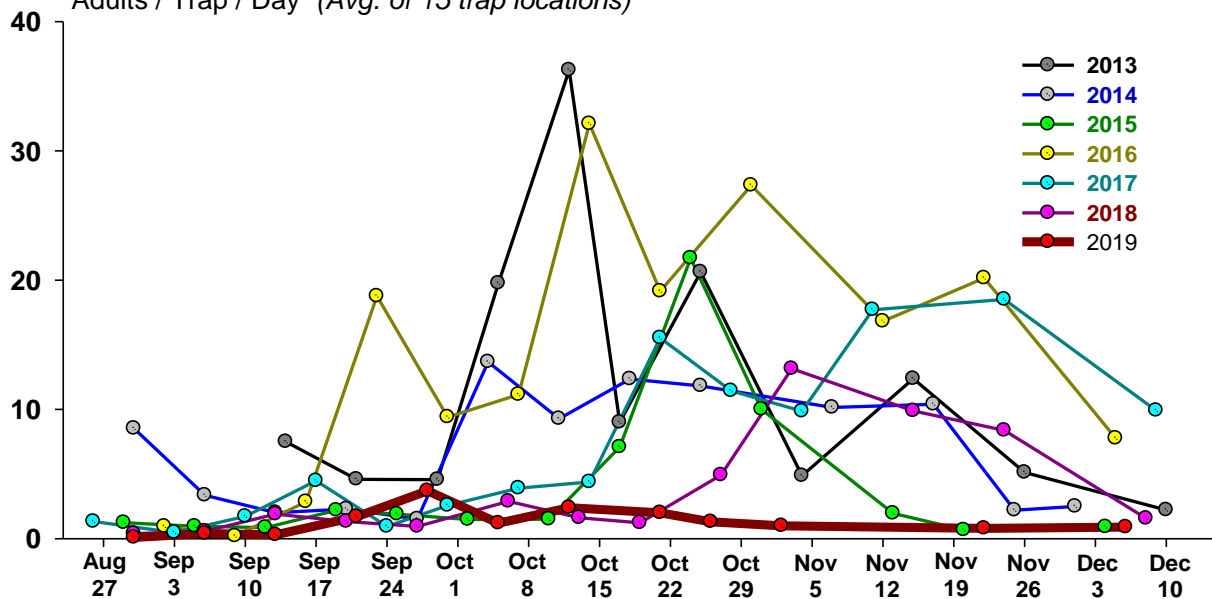

### Western Flower Thrips Abundance on Non-treated Fall Lettuce (Oct-Nov)

UA - Yuma Ag Center, 2001-2019

## Bean Thrips Abundance on Untreated Fall Lettuce (Oct-Nov)

UA - Yuma Ag Center, 2014-2019

## Areawide Whitefly Adult Abundance from Sticky Trap Captures

2013-2019

### Western Flower Thrips

Adults / Trap / Day (Avg. of 15 trap locations)