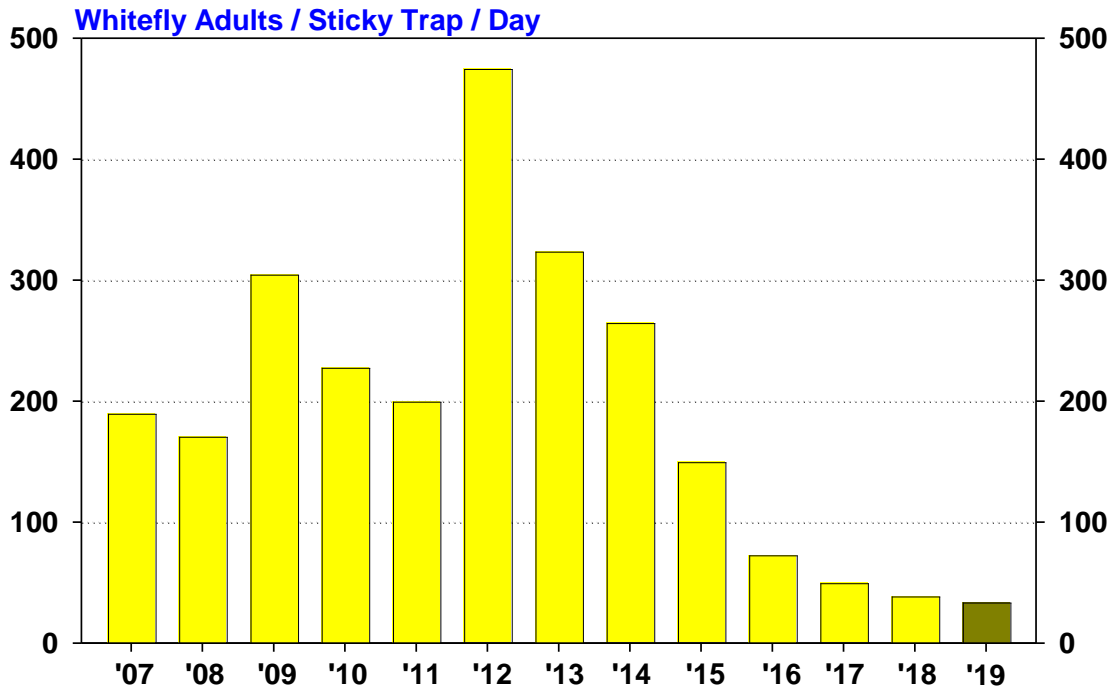

## Whitefly Abundance on Yellow Sticky Traps in Commercial Fall Melon Fields

Wellton, Tacna, Roll, and Texas Hill (Aug – Oct) 2007-2019

## Areawide CYSDV Incidence in Commercial Fall Melon Fields at Harvest

Dome Valley / Wellton, Tacna/ Roll, Texas Hill and Yuma Valley, 2007-2019