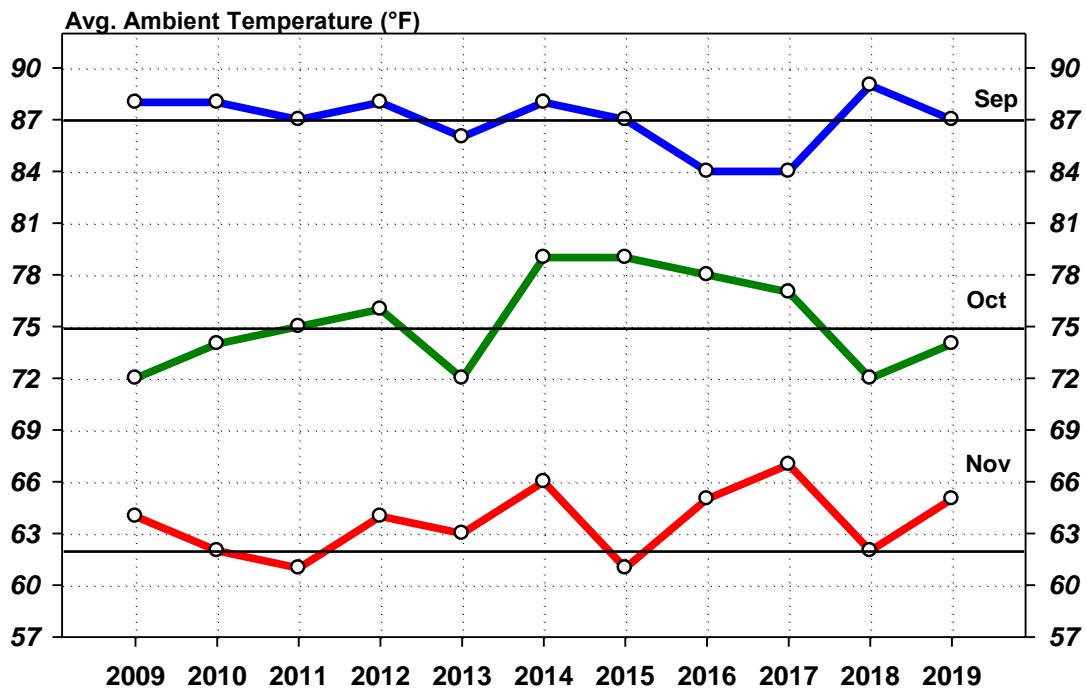

Ten Year Trend in Average Monthly Temperatures - Yuma Valley