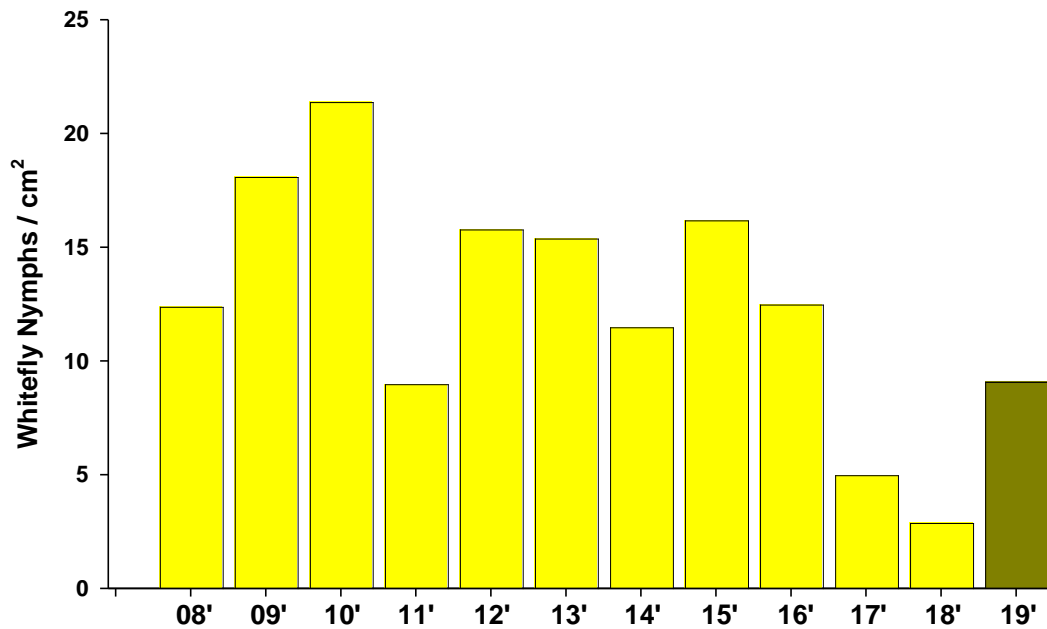

Sweet potato Whitefly Nymph Abundance in Non-Treated Cole Crops

UA Yuma Ag Center, Sept- Nov, 2008-2019