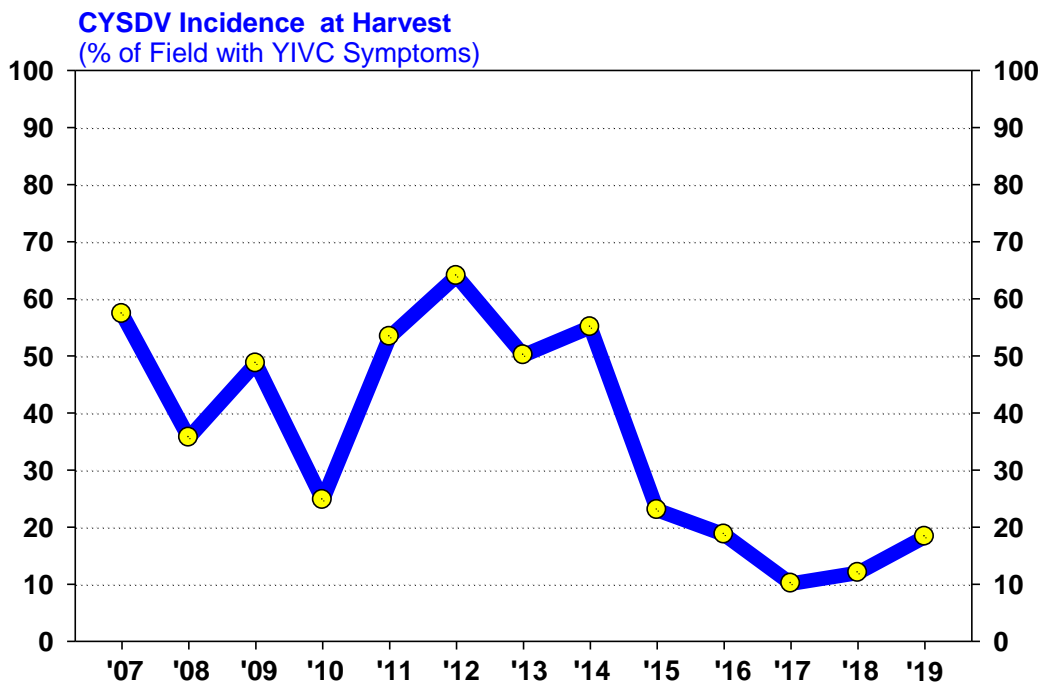

## Whitefly Abundance on Yellow Sticky Traps in Commercial Fall Melon Fields

Wellton, Tacna, Roll, and Texas Hill (Aug – Oct) 2007-2019

## Areawide CYSDV Incidence in Commercial Fall Melon Fields at Harvest

Dome Valley / Wellton, Tacna/ Roll, Texas Hill and Yuma Valley, 2007-2019