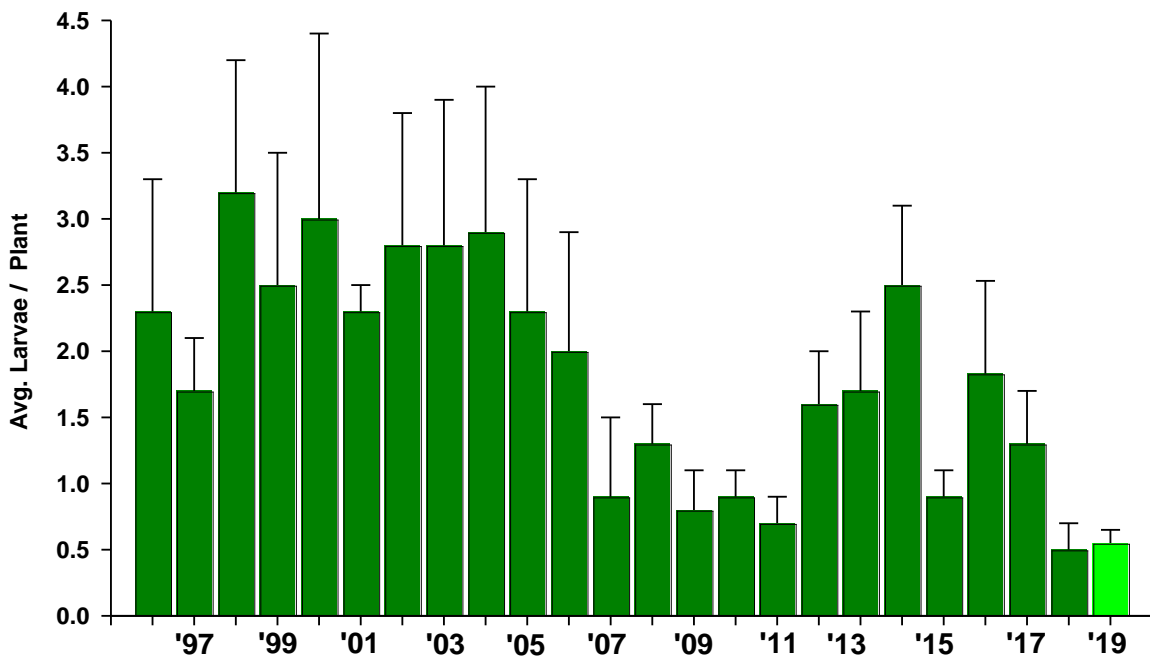

Beet Armyworm, Cabbage Looper and Corn Earworm Abundance in Non-Treated Lettuce

UA Yuma Ag Center, Sept- Nov, 1996-2019