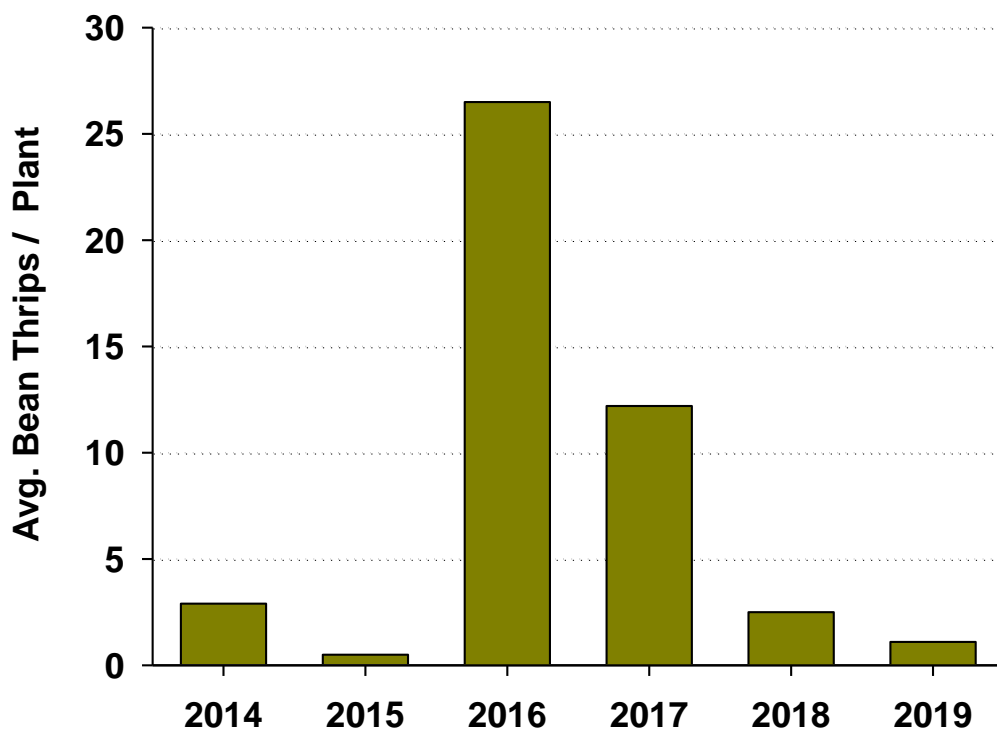

### Areawide Fall Aphid Immigration, Yuma County, 2013-2019

### Western Flower Thrips Abundance on Non-treated Fall Lettuce (Oct-Nov)

UA - Yuma Ag Center, 2001-2019

## Bean Thrips Abundance on Untreated Fall Lettuce (Oct-Nov)

UA - Yuma Ag Center, 2014-2019

## Areawide Whitefly Adult Abundance from Sticky Trap Captures

2013-2019