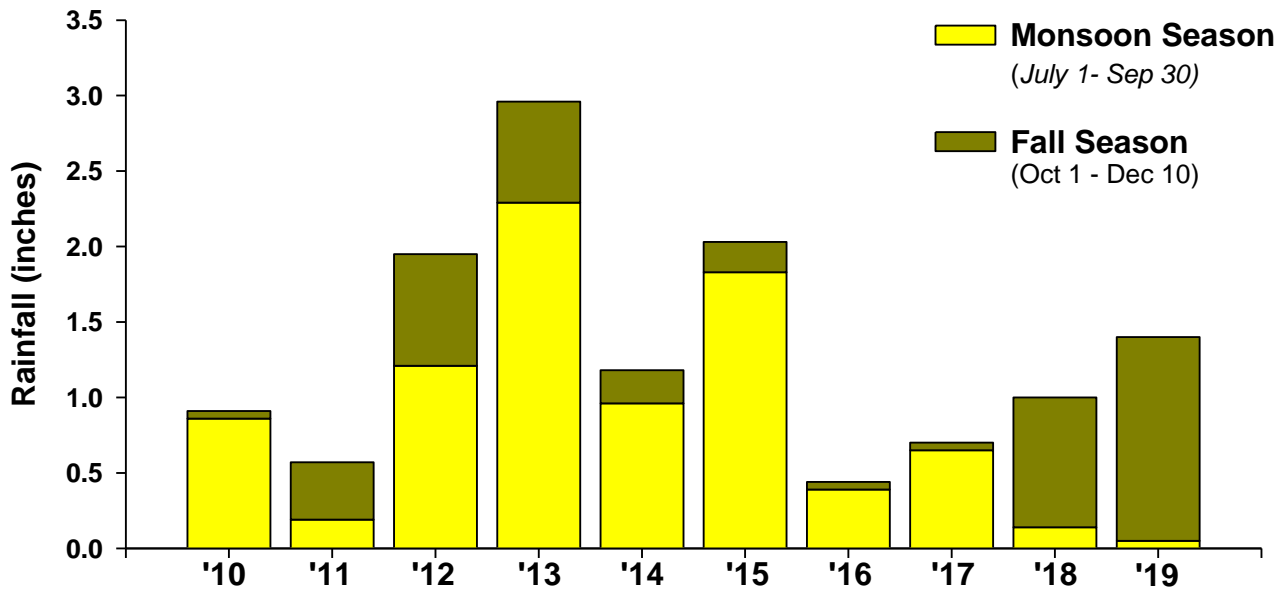

Ten Year Trend in Average Rainfall - Yuma Valley