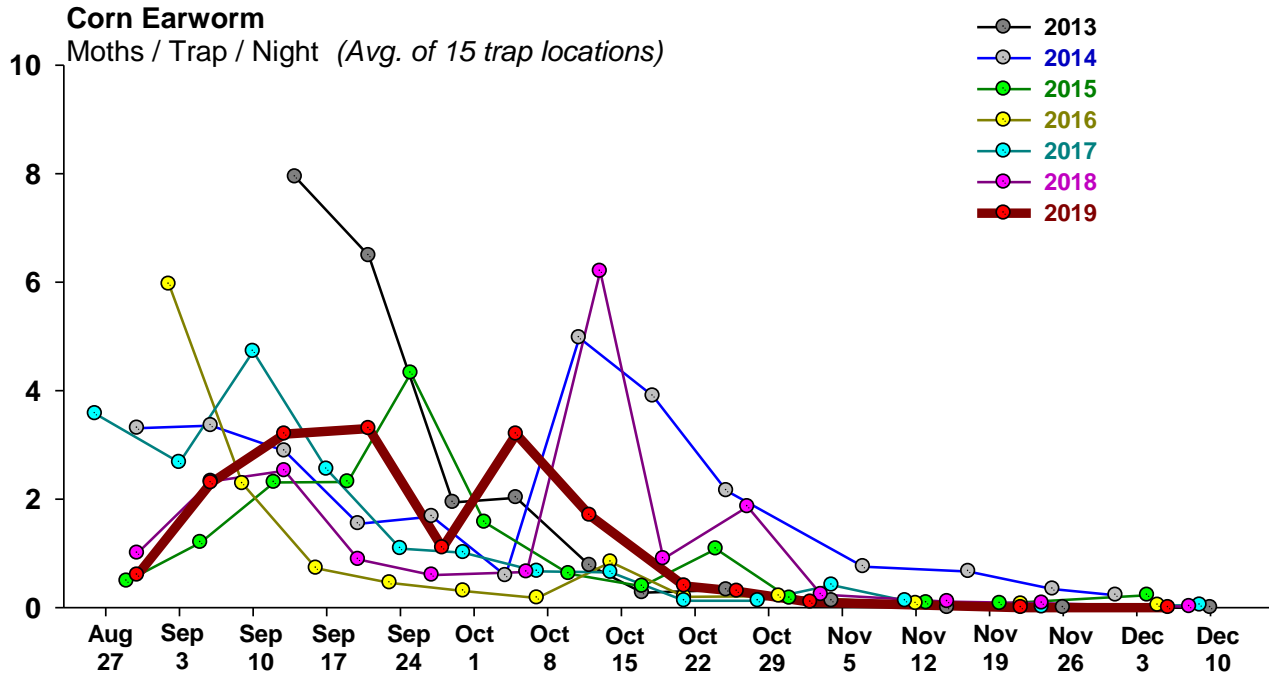

Areawide Moth Abundance from Pheromone Trap Captures 2013-2019