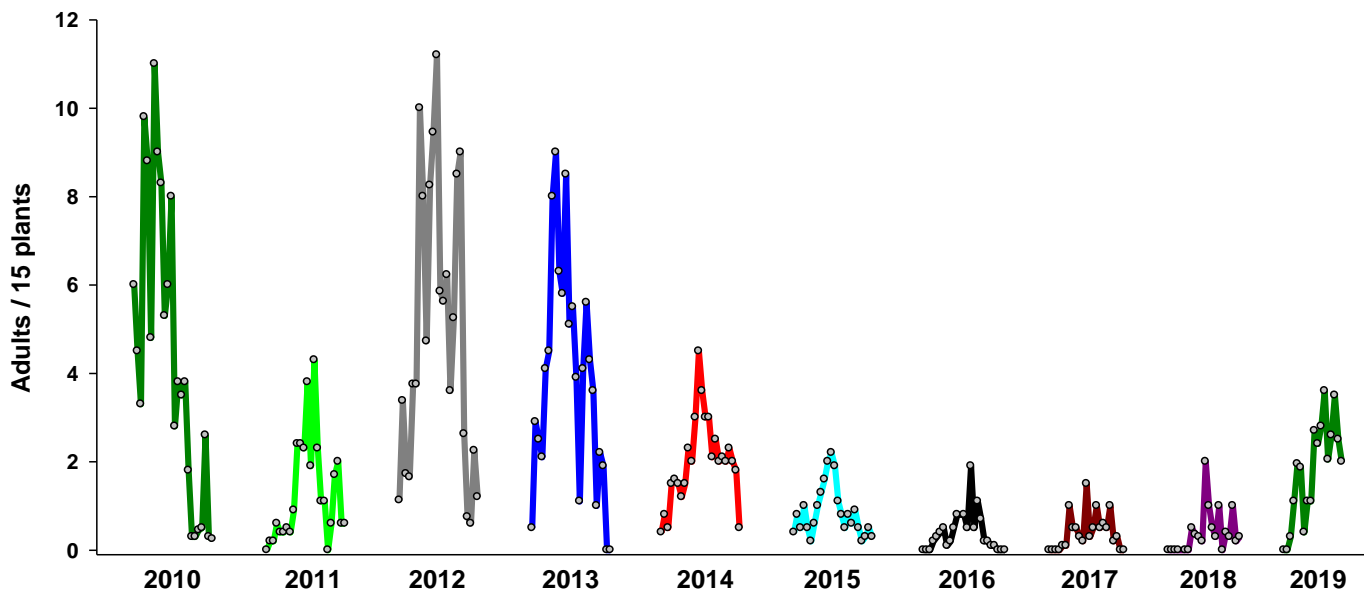

Fall Abundance (Sep-Nov) of Adult Bagrađa on Non-treated Broccoli UA YAC, 2013-2019