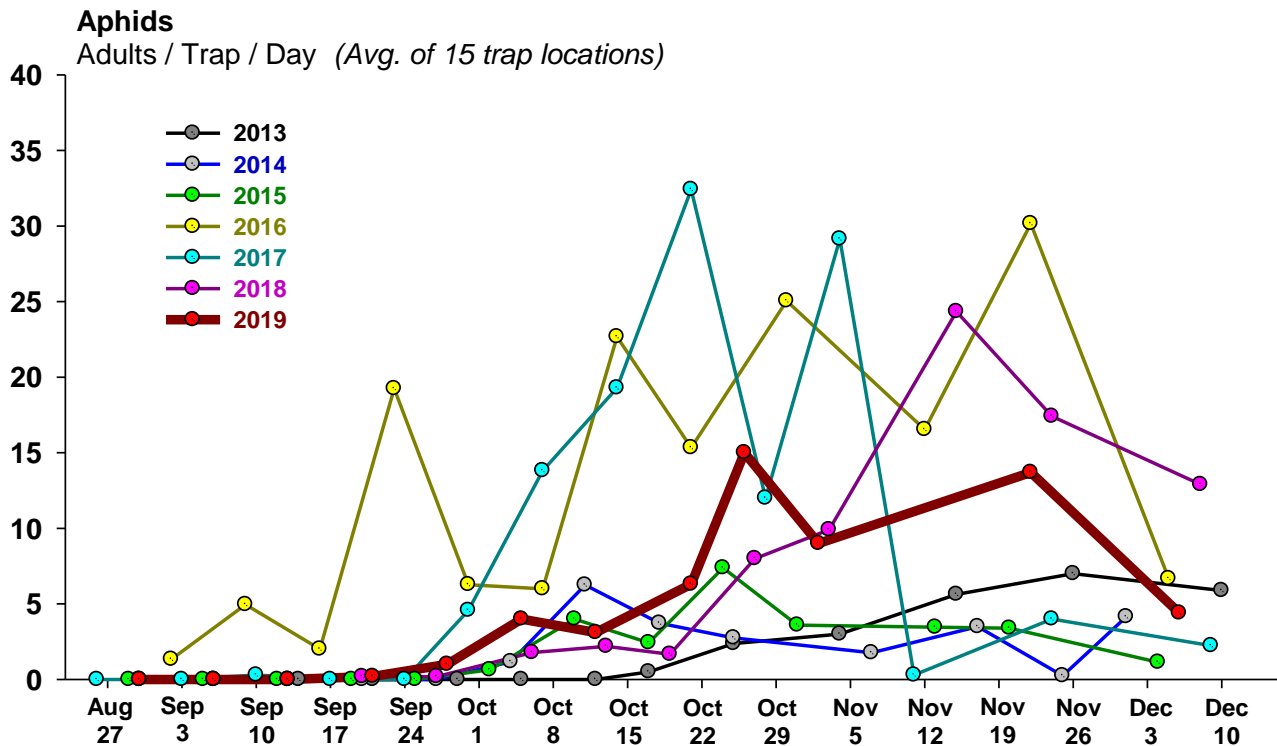

Areawide Fall Aphid Immigration, Yuma County, 2013-2019