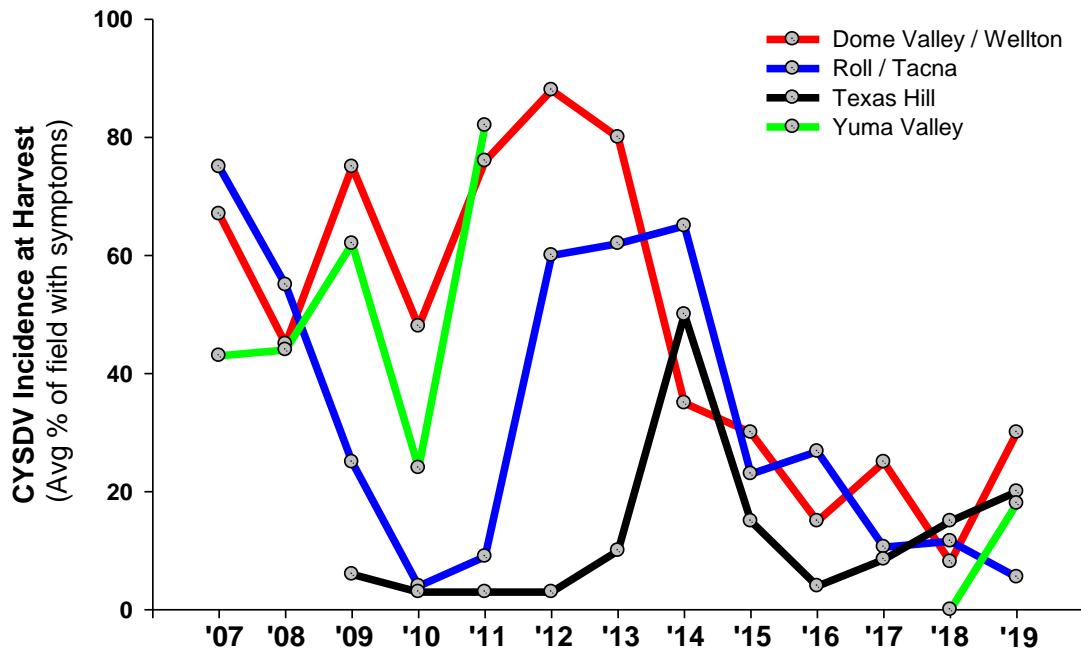

CYSDV Incidence in Commercial Fall Melon Fields at Harvest

Dome Valley / Wellton, Tacna/ Roll, Texas Hill, and Yuma Valley, 2007-2019