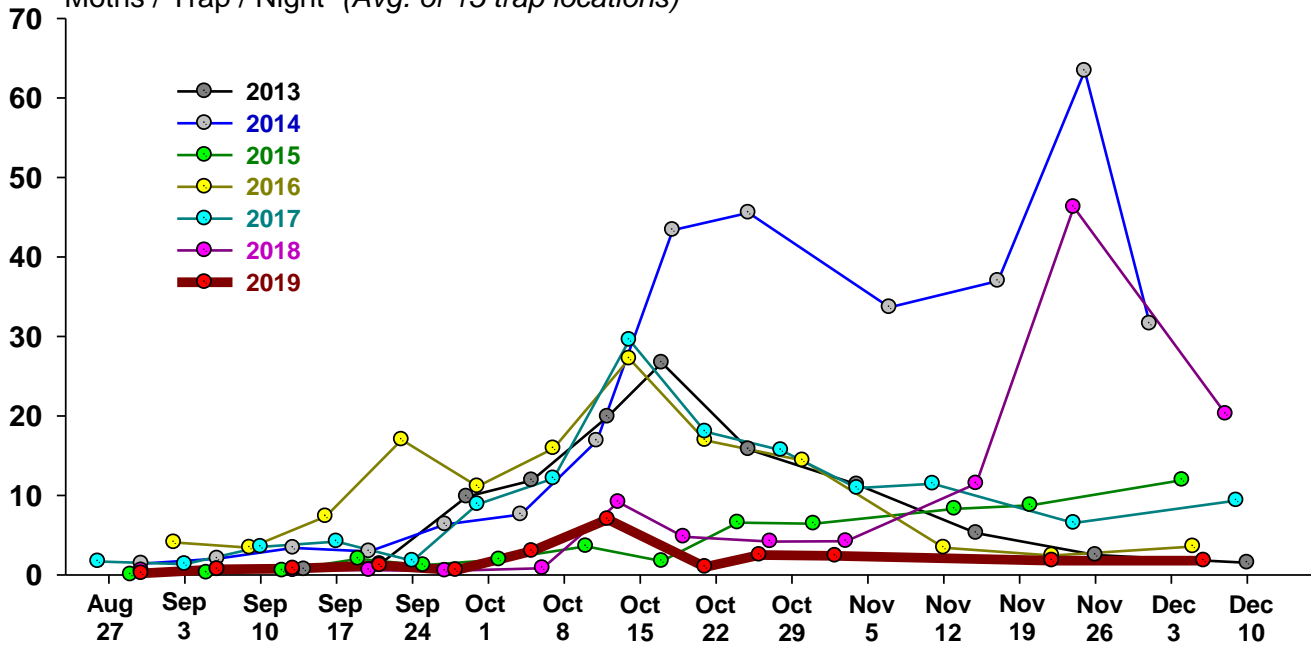

## Seasonal Adult *Bagrada* Abundance on Non-treated Broccoli

UA YAC, 2013-2019

## Beet Armyworm, Cabbage Looper and Corn Earworm Abundance in Non-Treated Lettuce

UA Yuma Ag Center, Sept- Nov, 1996-2019

## Areawide Moth Abundance from Pheromone Trap Captures 2013-2019

### Cabbage Looper

Moths / Trap / Night (Avg. of 15 trap locations)