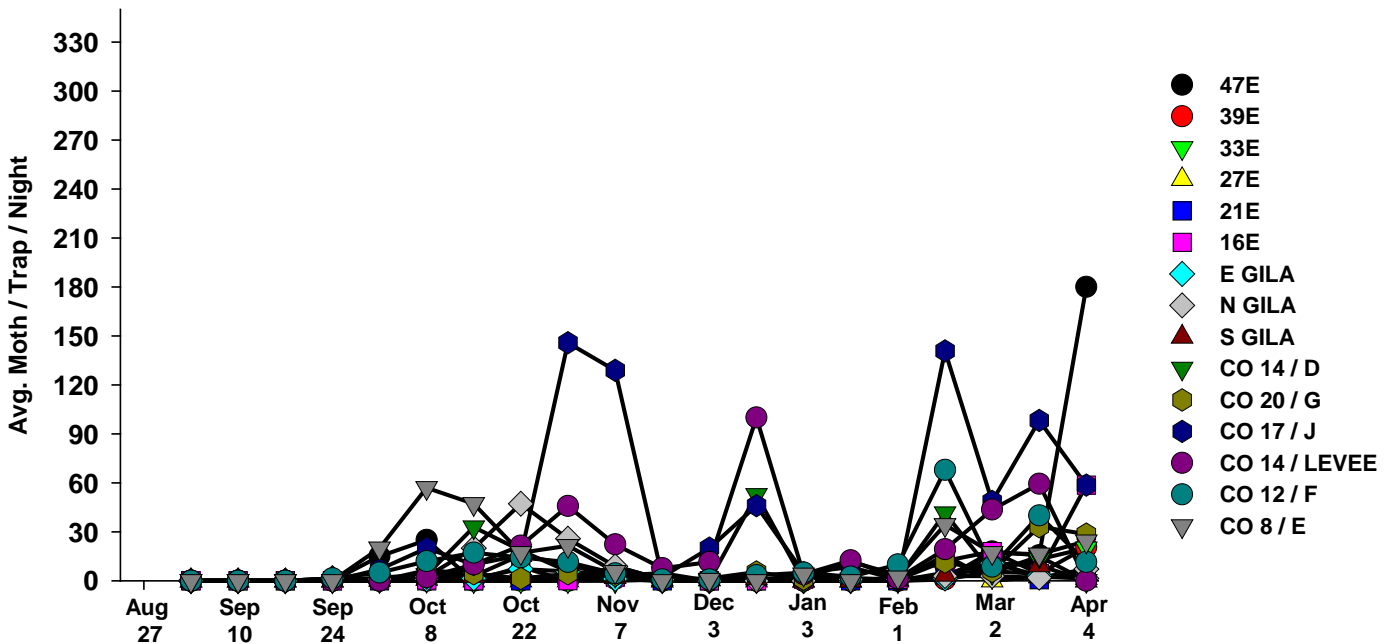

The pests being monitored include: corn earworm, beet armyworm, cabbage looper using pheromone traps; aphids, thrips, leafminers and whiteflies using yellow sticky traps. Traps are checked weekly and data is available in the bi-weekly Veg IPM updates. If a PCA or grower is interested in weekly counts, those can be made available by contacting us. A total of 15 trapping locations have been established in the following areas (approximate location):

Beet Armyworm

2016-17

Cabbage Looper

2017-18

Cabbage Looper

2016-17

Whiteflies

2017-18

Whiteflies

2016-17

Thrips

2017-18

Thrips

2016-17

Aphids

2017-18

Aphids

2016-17

Leafminers

2017-18

Leafminers

2016-17