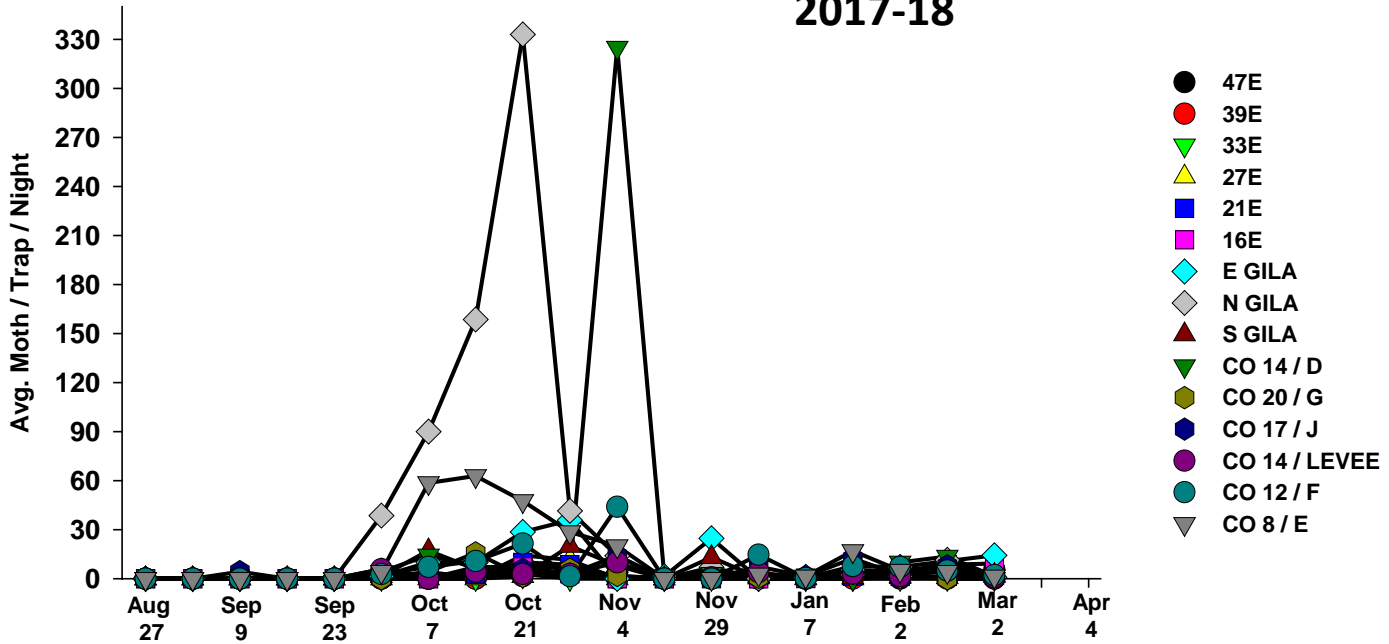

The pests being monitored include: corn earworm, beet armyworm, cabbage looper using pheromone traps; aphids, thrips, leafminers and whiteflies using yellow sticky traps. Traps are checked weekly and data is available in the bi-weekly Veg IPM updates. If a PCA or grower is interested in weekly counts, those can be made available by contacting us. A total of 15 trapping locations have been established in the following areas (approximate location):

Beet Armyworm

2016-17

Cabbage Looper

2017-18

Cabbage Looper

2016-17

Whiteflies

2017-18

Whiteflies

2016-17

Thrips

2017-18

Thrips

2016-17

Aphids

2017-18

Aphids

2016-17

Leafminers

2017-18

Leafminers

2016-17