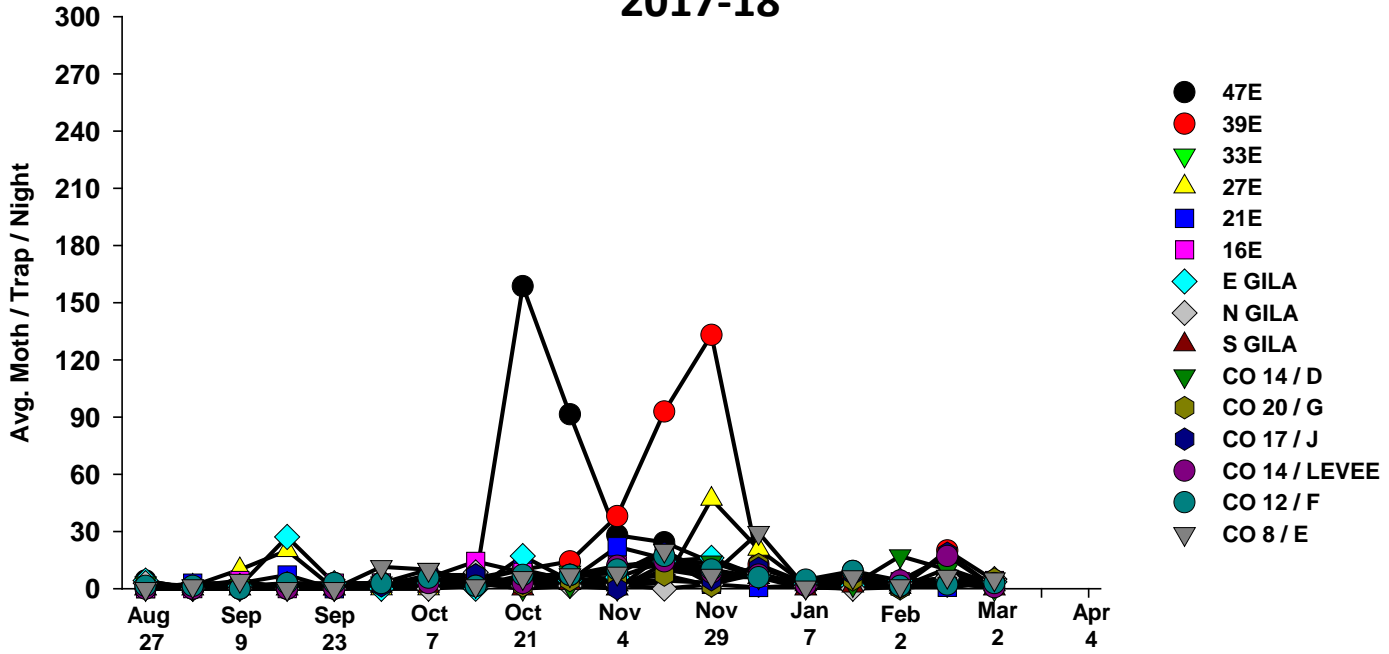

The pests being monitored include: corn earworm, beet armyworm, cabbage looper using pheromone traps; aphids, thrips, leafminers and whiteflies using yellow sticky traps. Traps are checked weekly and data is available in the bi-weekly Veg IPM updates. If a PCA or grower is interested in weekly counts, those can be made available by contacting us. A total of 15 trapping locations have been established in the following areas (approximate location):

Area-wide Insect Trapping Network

North Gila Valley

Corn Earworm

2017-18

Corn Earworm

2016-17

Beet Armyworm

2017-18

Beet Armyworm

2016-17

Cabbage Looper

2017-18

Cabbage Looper

2016-17

Whiteflies

2017-18

Whiteflies

2016-17

Thrips

2017-18

Thrips

2016-17

Aphids

2017-18