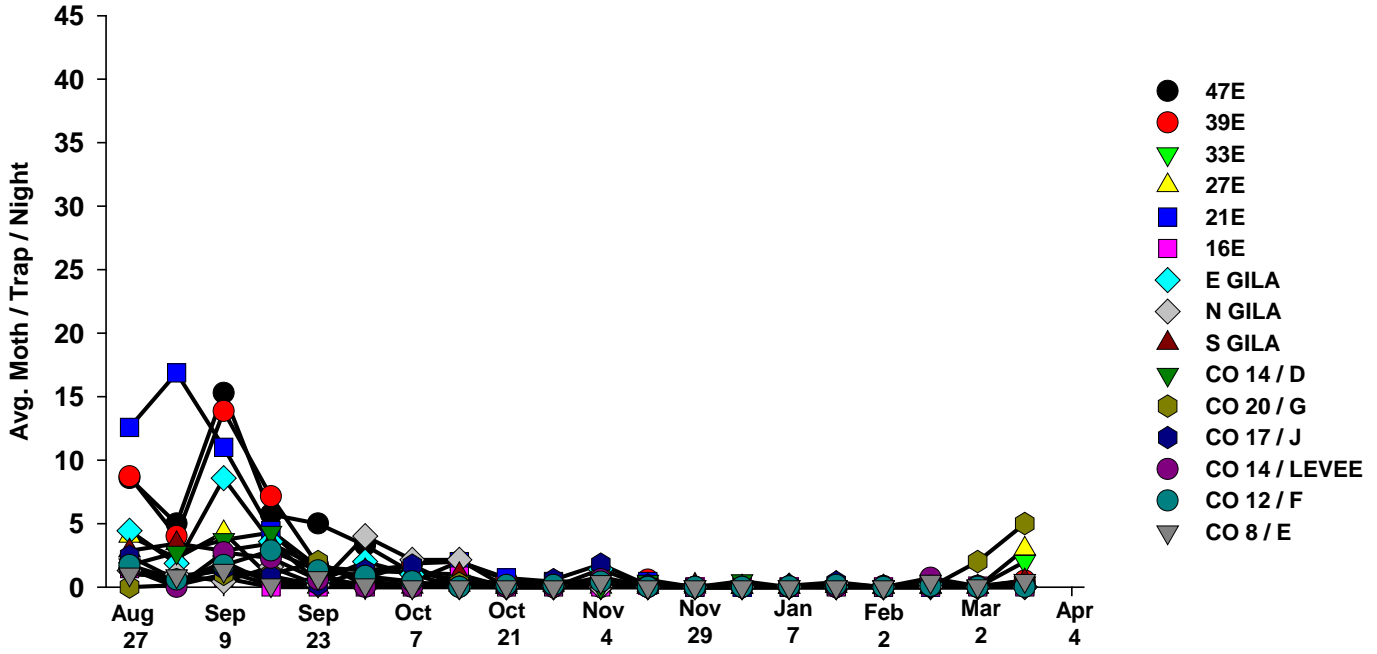

The data is not intended to indicate field infestations, as trap data is largely a reflection of adult movement. If nothing else, the data may make PCAs aware of increased pest activity in some areas and encourage intensified scouting in susceptible produce fields.

The pests being monitored include: corn earworm, beet armyworm, cabbage looper using pheromone traps; aphids, thrips, leafminers and whiteflies using yellow sticky traps. Traps are checked weekly and data is available in the bi-weekly Veg IPM updates. If a PCA or grower is interested in weekly counts, those can be made available by contacting us. A total of 15 trapping locations have been established in the following areas (approximate location):

Trap Locations

1	Tacna/Texas Hill	47E and Co. 2 St.
2	Tacna/Roll	38E and Co. 4 St.
3	Roll/Wellton	33E and Co. 7 St.
4	Wellton	27E and Co. 10 St.
5	Dome Valley	21E and Co. 8 St.
6	Dome Valley	17E and Co. 6 St.
7	East Gila Valley	10E and Hwy 95
8	North Gila Valley	Laguna Dam Rd and Co. 3 St
9	South Gila Valley	5E and 24 st.
10	Yuma Valley	Co. 14 and Ave D
11	Yuma Valley	Co. 19 and Ave G
12	Yuma Valley	Co. 21 and Ave I
13	Yuma Valley	Co. 15 and Ave H
14	Yuma Valley	Co. 12 and Ave F
15	Yuma Valley	Co. 8 and Ave E

Area-wide Insect Trapping Network

North Gila Valley

Corn Earworm

2017-18

Corn Earworm

2016-17

Beet Armyworm

2017-18