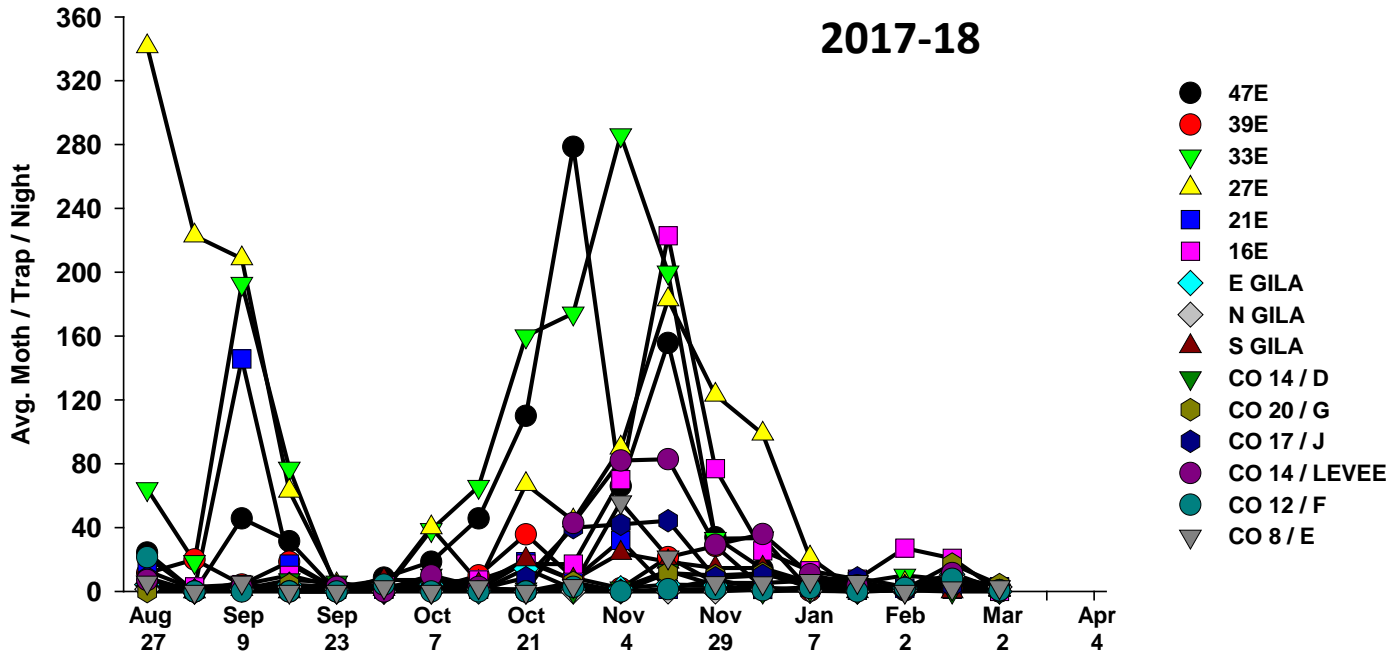

The pests being monitored include: corn earworm, beet armyworm, cabbage looper using pheromone traps; aphids, thrips, leafminers and whiteflies using yellow sticky traps. Traps are checked weekly and data is available in the bi-weekly Veg IPM updates. If a PCA or grower is interested in weekly counts, those can be made available by contacting us. A total of 15 trapping locations have been established in the following areas (approximate location):

Beet Armyworm

2016-17

Cabbage Looper

2017-18

Cabbage Looper

2016-17

Whiteflies

2017-18

Whiteflies

2016-17

Thrips

2017-18

Thrips

2016-17

Aphids

2017-18

Aphids

2016-17

Leafminers

2017-18

Leafminers

2016-17