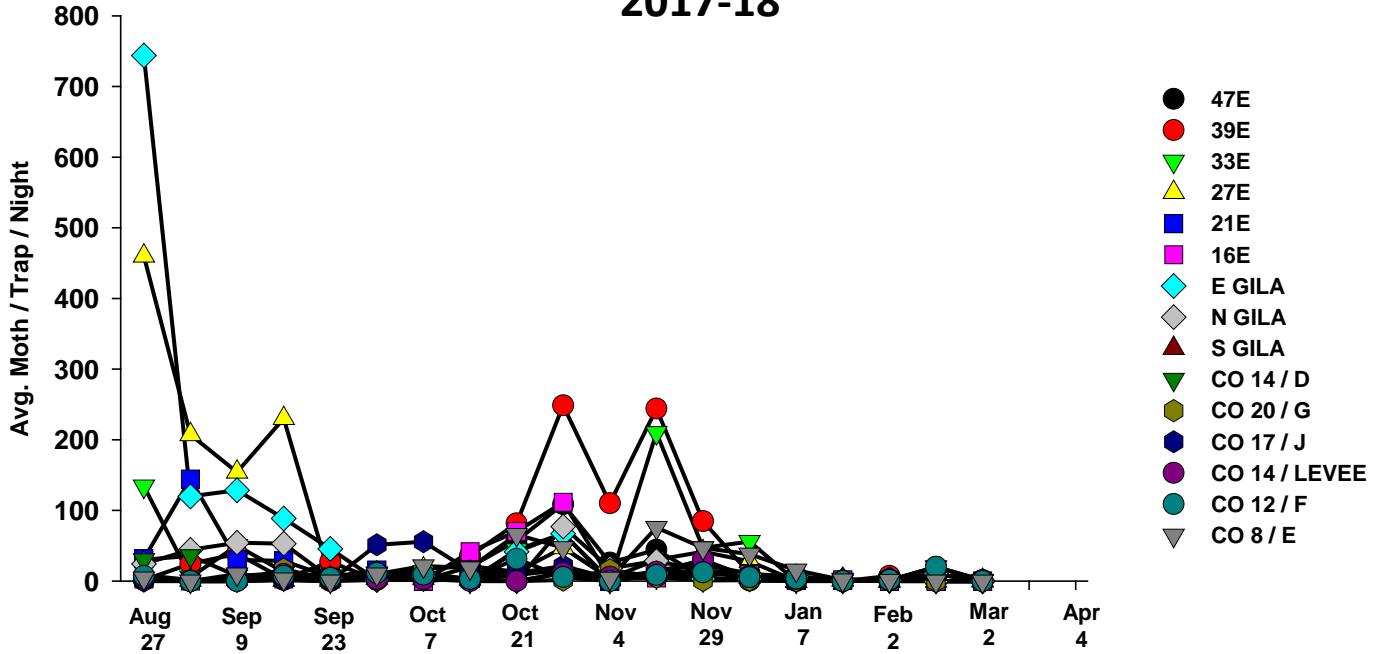

The pests being monitored include: corn earworm, beet armyworm, cabbage looper using pheromone traps; aphids, thrips, leafminers and whiteflies using yellow sticky traps. Traps are checked weekly and data is available in the bi-weekly Veg IPM updates. If a PCA or grower is interested in weekly counts, those can be made available by contacting us. A total of 15 trapping locations have been established in the following areas (approximate location):

Area-wide Insect Trapping Network

North Gila Valley

Corn Earworm

2017-18

Corn Earworm

2016-17

Beet Armyworm

2017-18

Beet Armyworm

2016-17

Cabbage Looper

2017-18

Cabbage Looper

2016-17

Whiteflies

2017-18

Whiteflies

2016-17

Thrips

2017-18

Thrips

2016-17

Aphids

2017-18