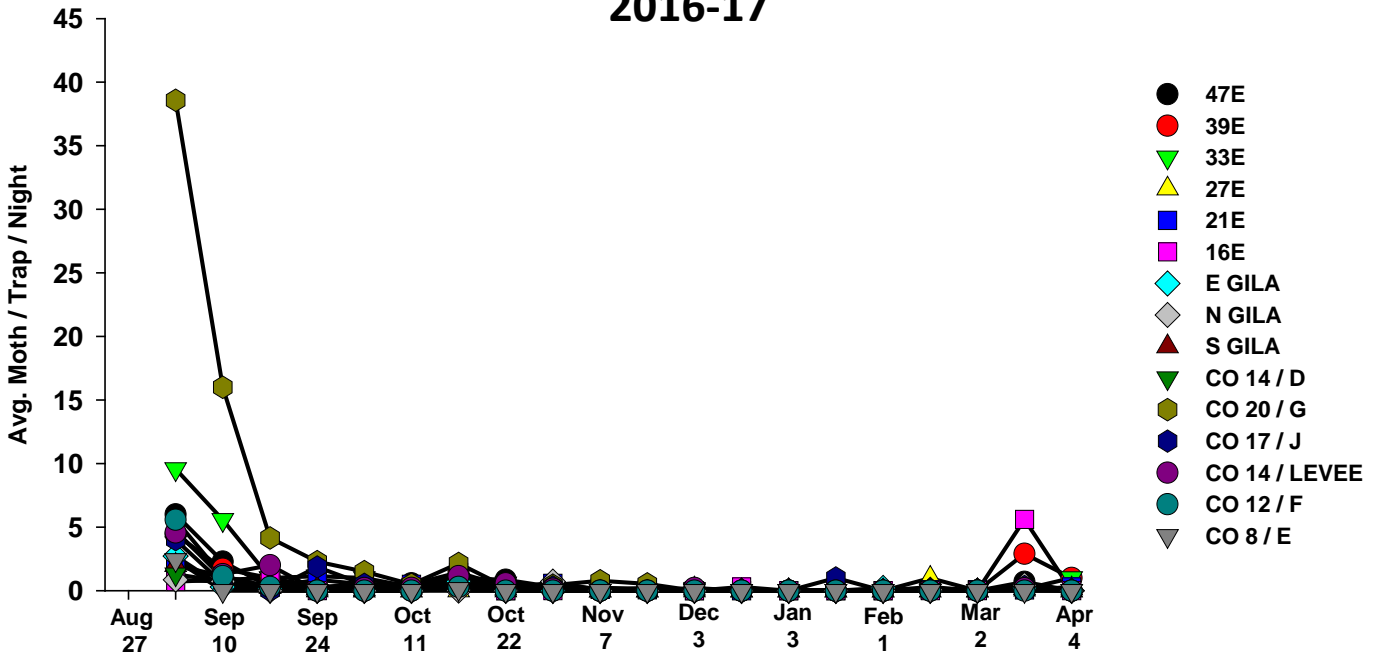

The pests being monitored include: corn earworm, beet armyworm, cabbage looper using pheromone traps; aphids, thrips, leafminers and whiteflies using yellow sticky traps. Traps are checked weekly and data is available in the bi-weekly Veg IPM updates. If a PCA or grower is interested in weekly counts, those can be made available by contacting us. A total of 15 trapping locations have been established in the following areas (approximate location):

Area-wide Insect Trapping Network

North Gila Valley

Corn Earworm

2017-18

Corn Earworm

2016-17

Beet Armyworm

2017-18

Beet Armyworm

2016-17

Cabbage Looper

2017-18

Cabbage Looper

2016-17

Whiteflies

2017-18

Whiteflies

2016-17

Thrips

2017-18

Thrips

2016-17

Aphids

2017-18