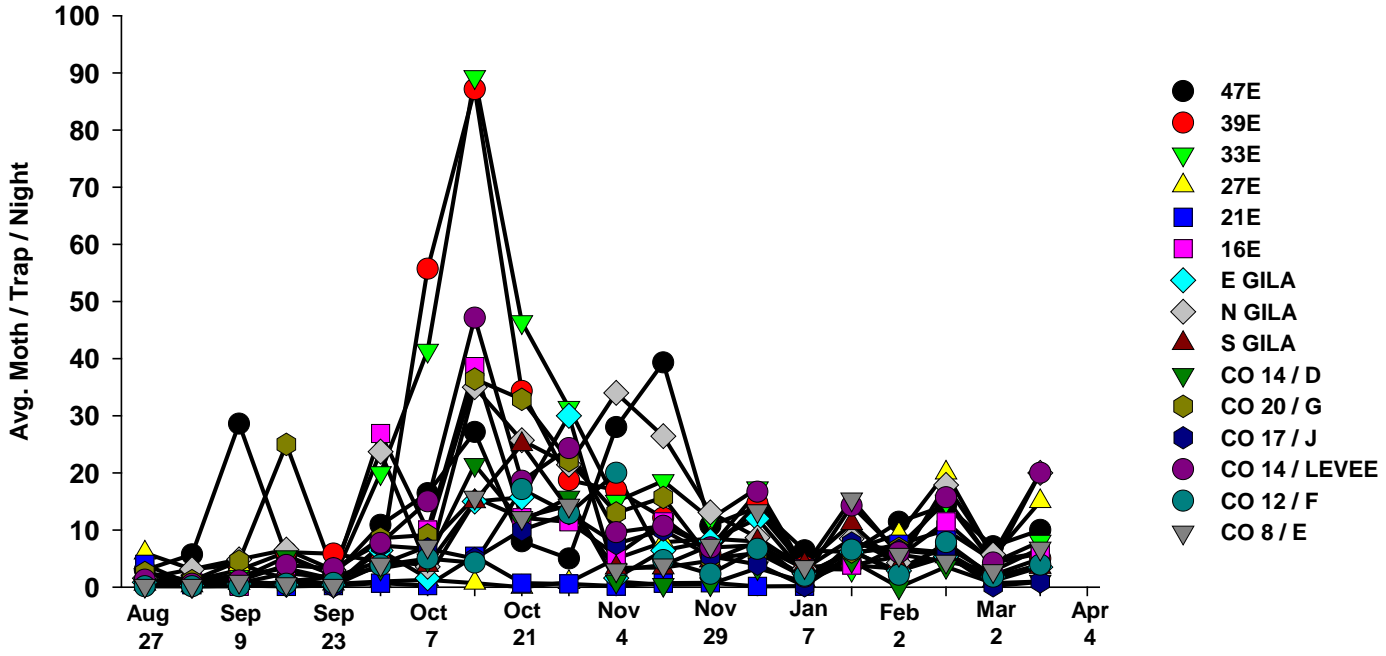

The pests being monitored include: corn earworm, beet armyworm, cabbage looper using pheromone traps; aphids, thrips, leafminers and whiteflies using yellow sticky traps. Traps are checked weekly and data is available in the bi-weekly Veg IPM updates. If a PCA or grower is interested in weekly counts, those can be made available by contacting us. A total of 15 trapping locations have been established in the following areas (approximate location):

Area-wide Insect Trapping Network

North Gila Valley

Corn Earworm

2017-18

Corn Earworm

2016-17

Beet Armyworm

2017-18

Beet Armyworm

2016-17

Cabbage Looper

2017-18

Cabbage Looper

2016-17

Whiteflies

2017-18

Whiteflies

2016-17

Thrips

2017-18

Thrips

2016-17

Aphids

2017-18