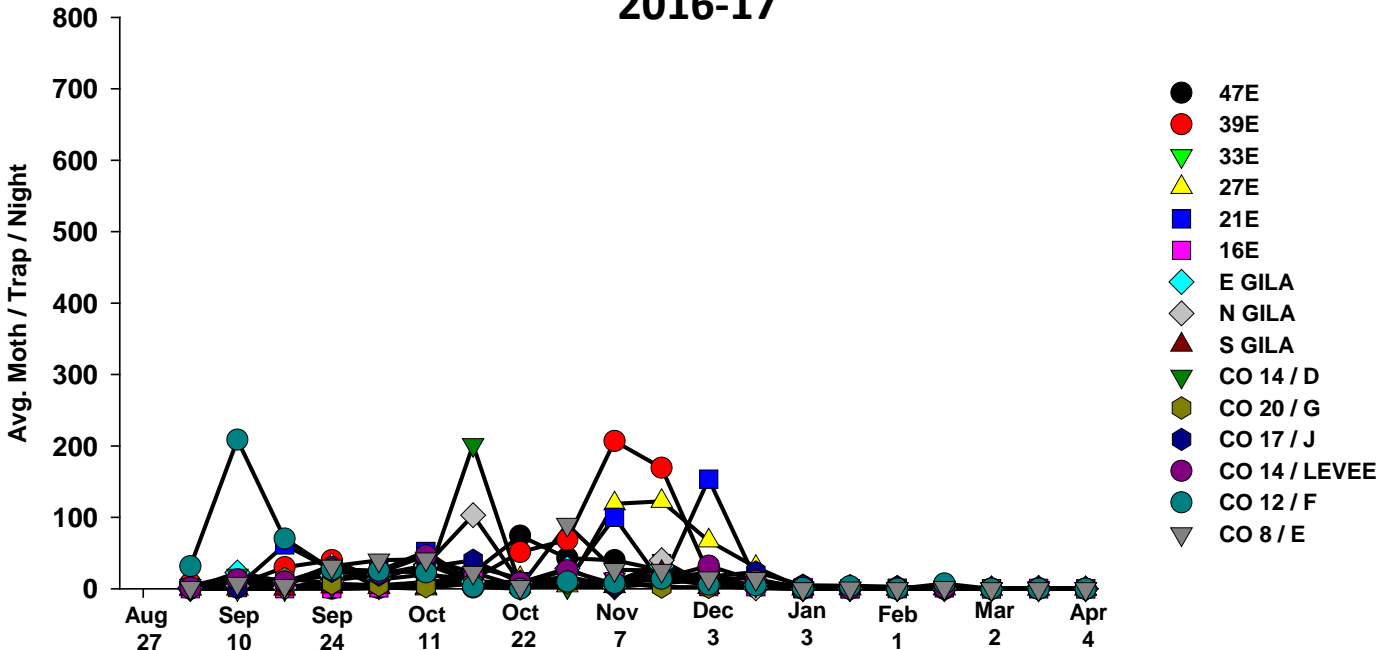

The pests being monitored include: corn earworm, beet armyworm, cabbage looper using pheromone traps; aphids, thrips, leafminers and whiteflies using yellow sticky traps. Traps are checked weekly and data is available in the bi-weekly Veg IPM updates. If a PCA or grower is interested in weekly counts, those can be made available by contacting us. A total of 15 trapping locations have been established in the following areas (approximate location):

Area-wide Insect Trapping Network

North Gila Valley

Corn Earworm

2017-18

Corn Earworm

2016-17

Beet Armyworm

2017-18

Beet Armyworm

2016-17

Cabbage Looper

2017-18

Cabbage Looper

2016-17

Whiteflies

2017-18

Whiteflies

2016-17

Thrips

2017-18

Thrips

2016-17

Aphids

2017-18