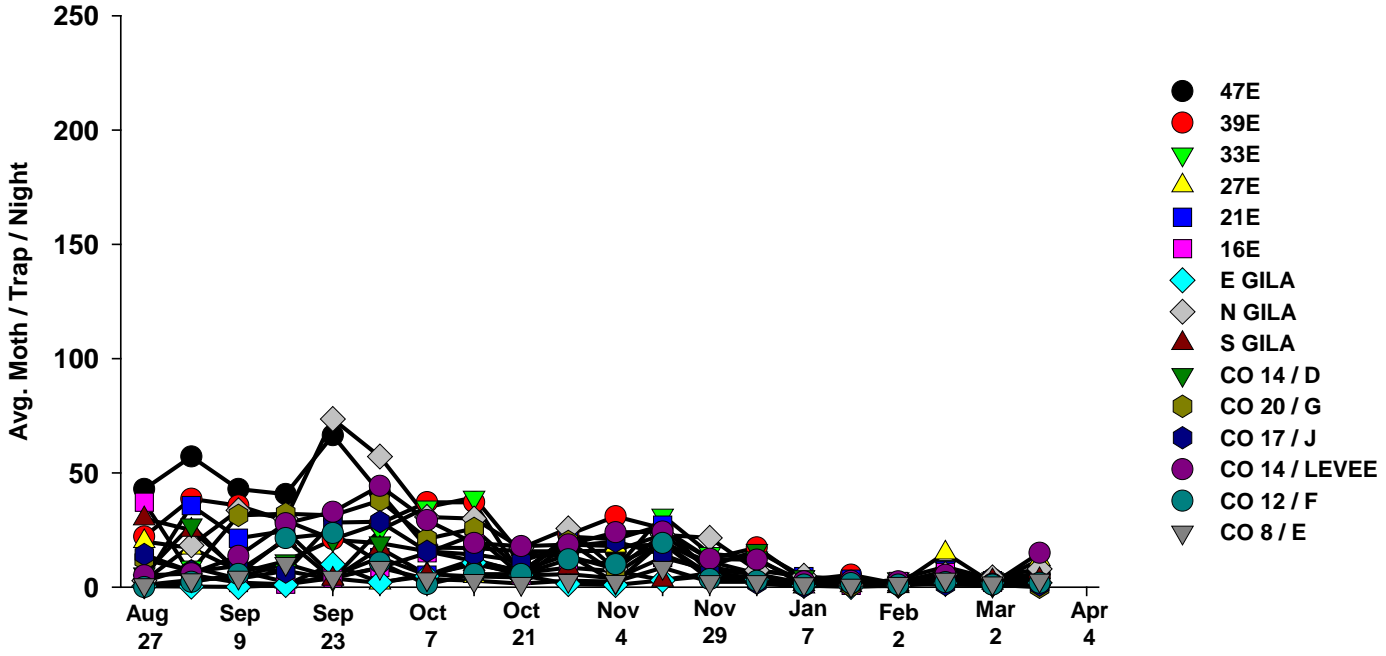

The pests being monitored include: corn earworm, beet armyworm, cabbage looper using pheromone traps; aphids, thrips, leafminers and whiteflies using yellow sticky traps. Traps are checked weekly and data is available in the bi-weekly Veg IPM updates. If a PCA or grower is interested in weekly counts, those can be made available by contacting us. A total of 15 trapping locations have been established in the following areas (approximate location):

Area-wide Insect Trapping Network

North Gila Valley

Corn Earworm

2017-18

Corn Earworm

2016-17

Beet Armyworm

2017-18

Beet Armyworm

2016-17

Cabbage Looper

2017-18

Cabbage Looper

2016-17

Whiteflies

2017-18

Whiteflies

2016-17

Thrips

2017-18

Thrips

2016-17

Aphids

2017-18