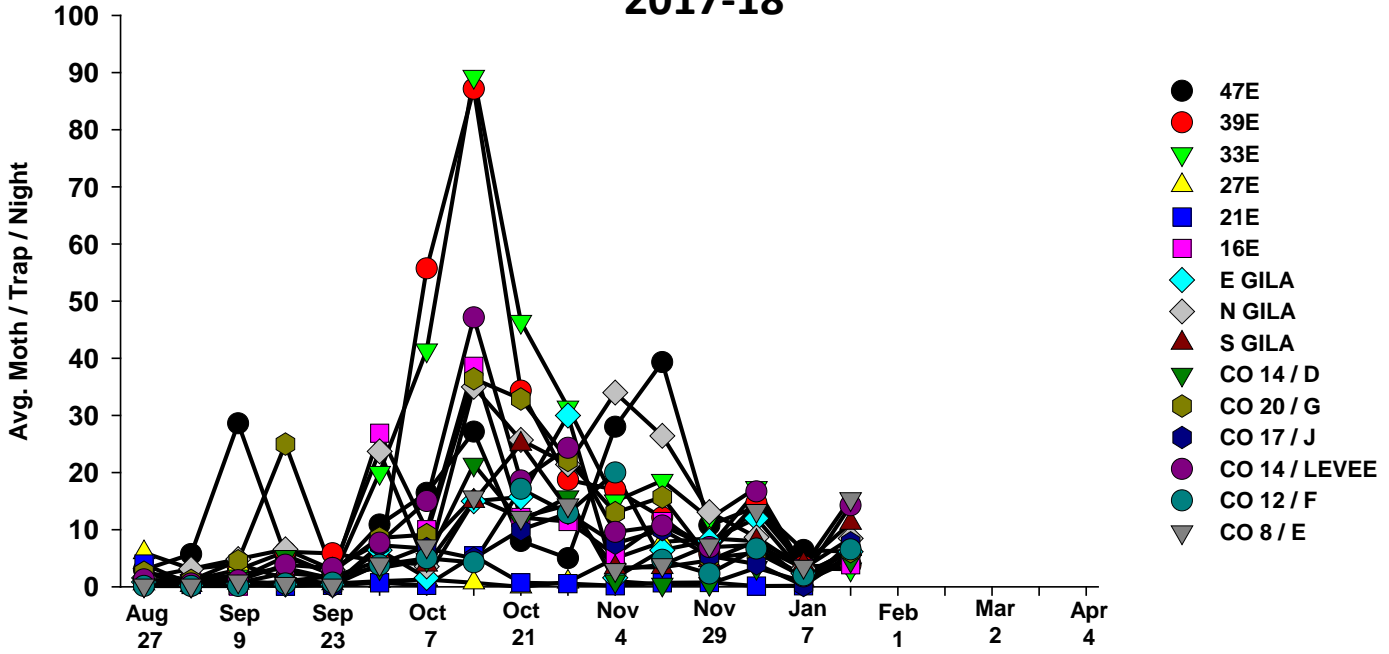

The pests being monitored include: corn earworm, beet armyworm, cabbage looper using pheromone traps; aphids, thrips, leafminers and whiteflies using yellow sticky traps. Traps are checked weekly and data is available in the bi-weekly Veg IPM updates. If a PCA or grower is interested in weekly counts, those can be made available by contacting us. A total of 15 trapping locations have been established in the following areas (approximate location):

Area-wide Insect Trapping Network

North Gila Valley

Corn Earworm

2017-18

Corn Earworm

2016-17

Beet Armyworm

2017-18

Beet Armyworm

2016-17

Cabbage Looper

2017-18

Cabbage Looper

2016-17

Whiteflies

2017-18

Whiteflies

2016-17

Thrips

2017-18

Thrips

2016-17

Aphids

2017-18