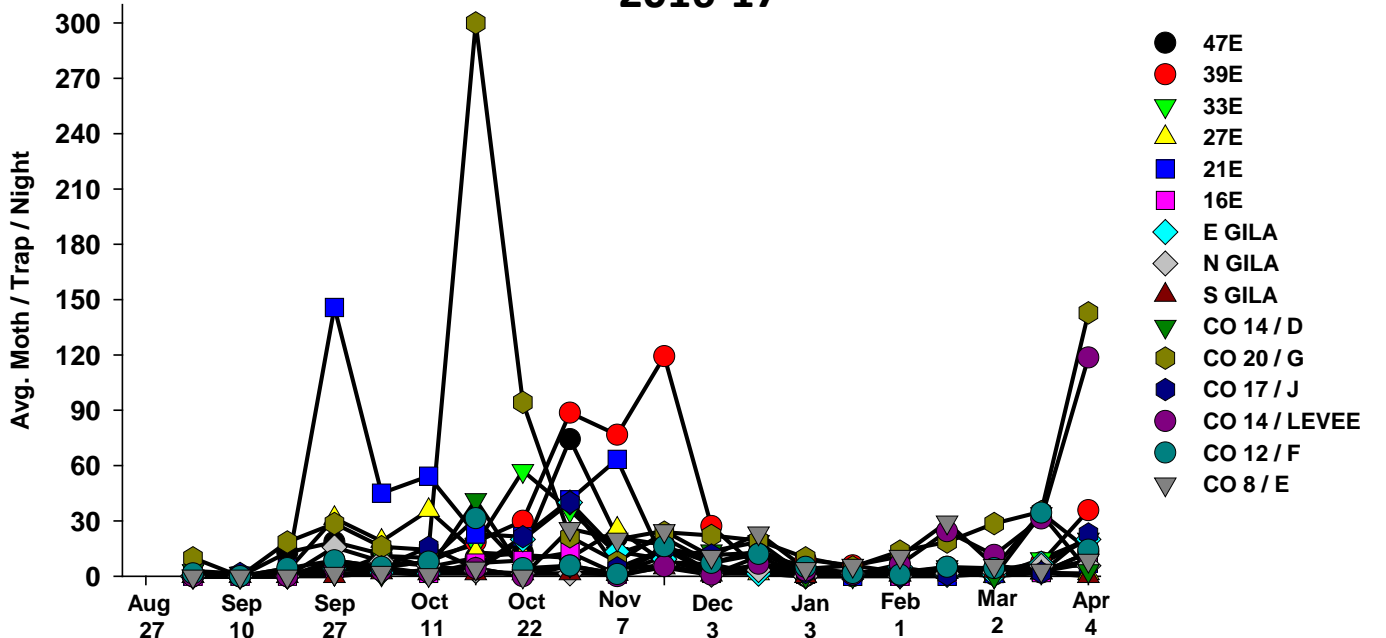

The pests being monitored include: corn earworm, beet armyworm, cabbage looper using pheromone traps; aphids, thrips, leafminers and whiteflies using yellow sticky traps. Traps are checked weekly and data is available in the bi-weekly Veg IPM updates. If a PCA or grower is interested in weekly counts, those can be made available by contacting us. A total of 15 trapping locations have been established in the following areas (approximate location):

Beet Armyworm

2016-17

Cabbage Looper

2017-18

Cabbage Looper

2016-17

Whiteflies

2017-18

Whiteflies

2016-17

Thrips

2017-18

Thrips

2016-17

Aphids

2017-18

Aphids

2016-17

Leafminers

2017-18

Leafminers

2016-17