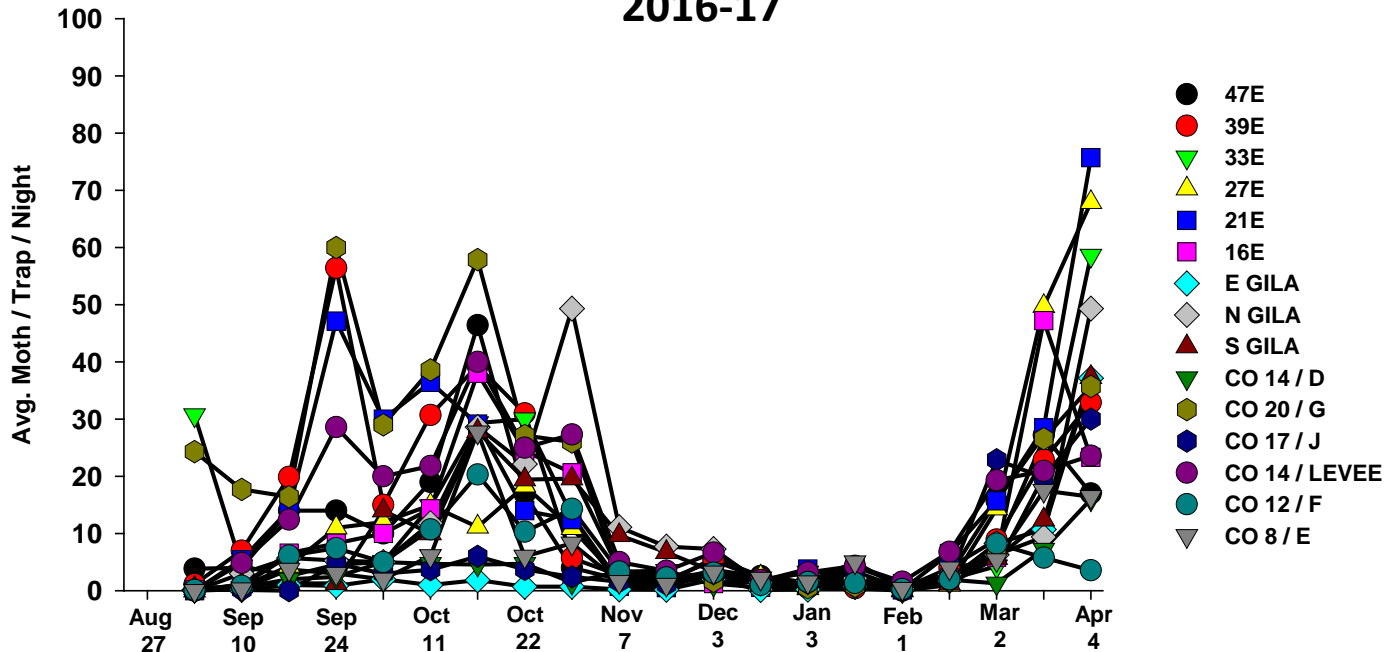

The pests being monitored include: corn earworm, beet armyworm, cabbage looper using pheromone traps; aphids, thrips, leafminers and whiteflies using yellow sticky traps. Traps are checked weekly and data is available in the bi-weekly Veg IPM updates. If a PCA or grower is interested in weekly counts, those can be made available by contacting us. A total of 15 trapping locations have been established in the following areas (approximate location):

Area-wide Insect Trapping Network

North Gila Valley

Corn Earworm

2017-18

Corn Earworm

2016-17

Beet Armyworm

2017-18

Beet Armyworm

2016-17

Cabbage Looper

2017-18

Cabbage Looper

2016-17

Whiteflies

2017-18

Whiteflies

2016-17

Thrips

2017-18

Thrips

2016-17

Aphids

2017-18