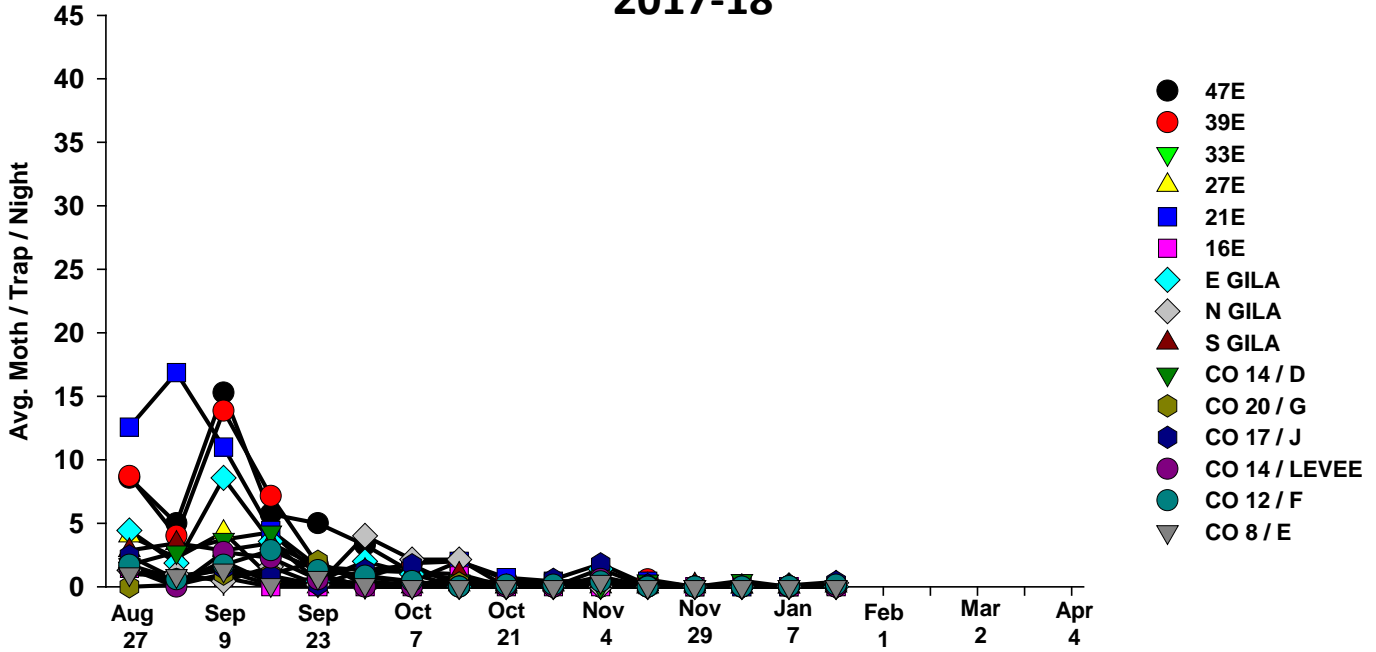

The data is not intended to indicate field infestations, as trap data is largely a reflection of adult movement. If nothing else, the data may make PCAs aware of increased pest activity in some areas and encourage intensified scouting in susceptible produce fields.

The pests being monitored include: corn earworm, beet armyworm, cabbage looper using pheromone traps; aphids, thrips, leafminers and whiteflies using yellow sticky traps. Traps are checked weekly and data is available in the bi-weekly Veg IPM updates. If a PCA or grower is interested in weekly counts, those can be made available by contacting us. A total of 15 trapping locations have been established in the following areas (approximate location):

Trap Locations

1	Tacna/Texas Hill	47E and Co. 2 St.
2	Tacna/Roll	38E and Co. 4 St.
3	Roll/Wellton	33E and Co. 7 St.
4	Wellton	27E and Co. 10 St.
5	Dome Valley	21E and Co. 8 St.
6	Dome Valley	17E and Co. 6 St.
7	East Gila Valley	10E and Hwy 95
8	North Gila Valley	Laguna Dam Rd and Co. 3 St
9	South Gila Valley	5E and 24 st.
10	Yuma Valley	Co. 14 and Ave D
11	Yuma Valley	Co. 19 and Ave G
12	Yuma Valley	Co. 21 and Ave I
13	Yuma Valley	Co. 15 and Ave H
14	Yuma Valley	Co. 12 and Ave F
15	Yuma Valley	Co. 8 and Ave E

Area-wide Insect Trapping Network

North Gila Valley

Corn Earworm

2017-18

Corn Earworm

2016-17

Beet Armyworm

2017-18