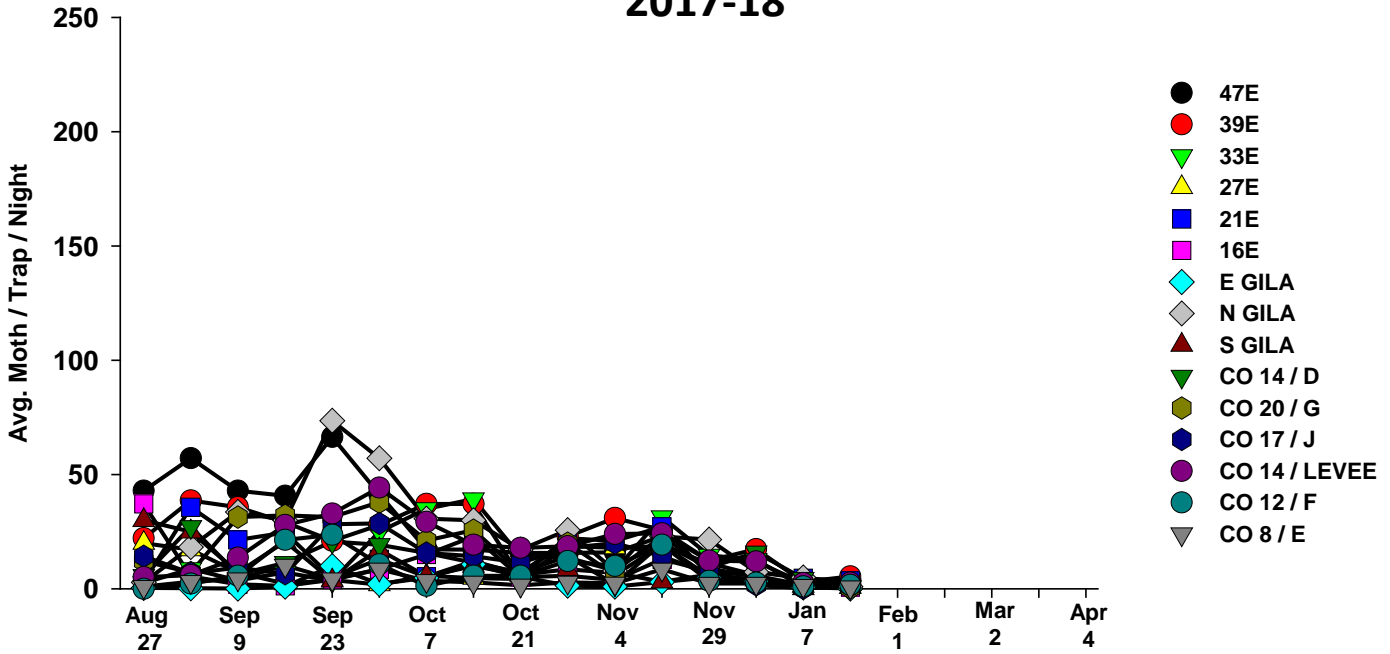

The pests being monitored include: corn earworm, beet armyworm, cabbage looper using pheromone traps; aphids, thrips, leafminers and whiteflies using yellow sticky traps. Traps are checked weekly and data is available in the bi-weekly Veg IPM updates. If a PCA or grower is interested in weekly counts, those can be made available by contacting us. A total of 15 trapping locations have been established in the following areas (approximate location):

Area-wide Insect Trapping Network

North Gila Valley

Corn Earworm

2017-18

Corn Earworm

2016-17

Beet Armyworm

2017-18

Beet Armyworm

2016-17

Cabbage Looper

2017-18

Cabbage Looper

2016-17

Whiteflies

2017-18

Whiteflies

2016-17

Thrips

2017-18

Thrips

2016-17

Aphids

2017-18