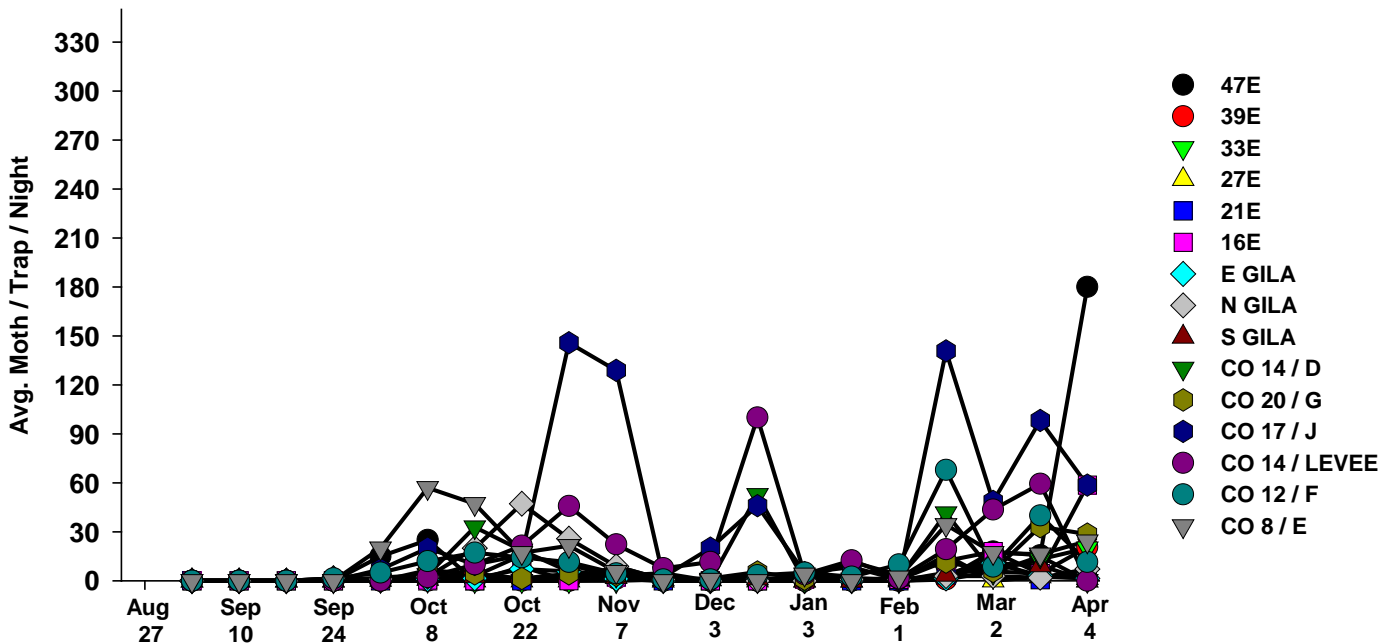

The pests being monitored include: corn earworm, beet armyworm, cabbage looper using pheromone traps; aphids, thrips, leafminers and whiteflies using yellow sticky traps. Traps are checked weekly and data is available in the bi-weekly Veg IPM updates. If a PCA or grower is interested in weekly counts, those can be made available by contacting us. A total of 15 trapping locations have been established in the following areas (approximate location):

Beet Armyworm

2016-17

Cabbage Looper

2017-18

Cabbage Looper

2016-17

Whiteflies

2017-18

Whiteflies

2016-17

Thrips

2017-18

Thrips

2016-17

Aphids

2017-18

Aphids

2016-17

Leafminers

2017-18

Leafminers

2016-17