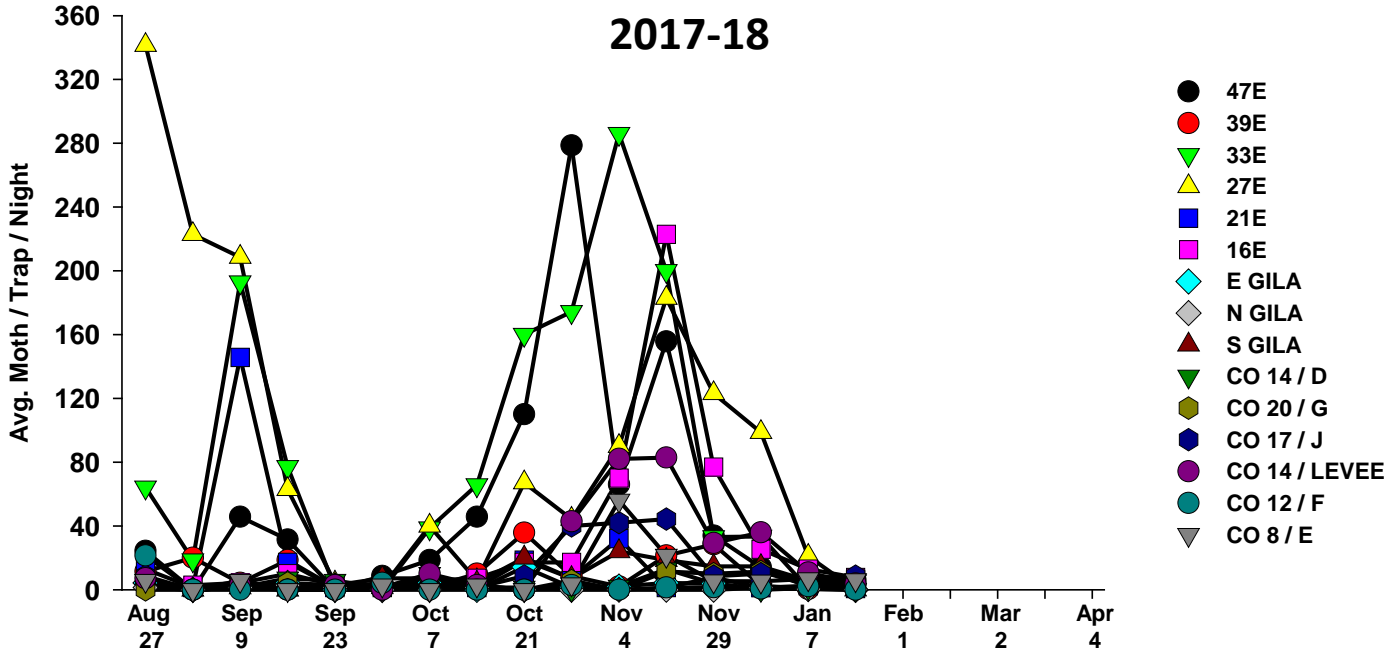

The pests being monitored include: corn earworm, beet armyworm, cabbage looper using pheromone traps; aphids, thrips, leafminers and whiteflies using yellow sticky traps. Traps are checked weekly and data is available in the bi-weekly Veg IPM updates. If a PCA or grower is interested in weekly counts, those can be made available by contacting us. A total of 15 trapping locations have been established in the following areas (approximate location):

Beet Armyworm

2016-17

Cabbage Looper

2017-18

Cabbage Looper

2016-17

Whiteflies

2017-18

Whiteflies

2016-17

Thrips

2017-18

Thrips

2016-17

Aphids

2017-18

Aphids

2016-17

Leafminers

2017-18

Leafminers

2016-17