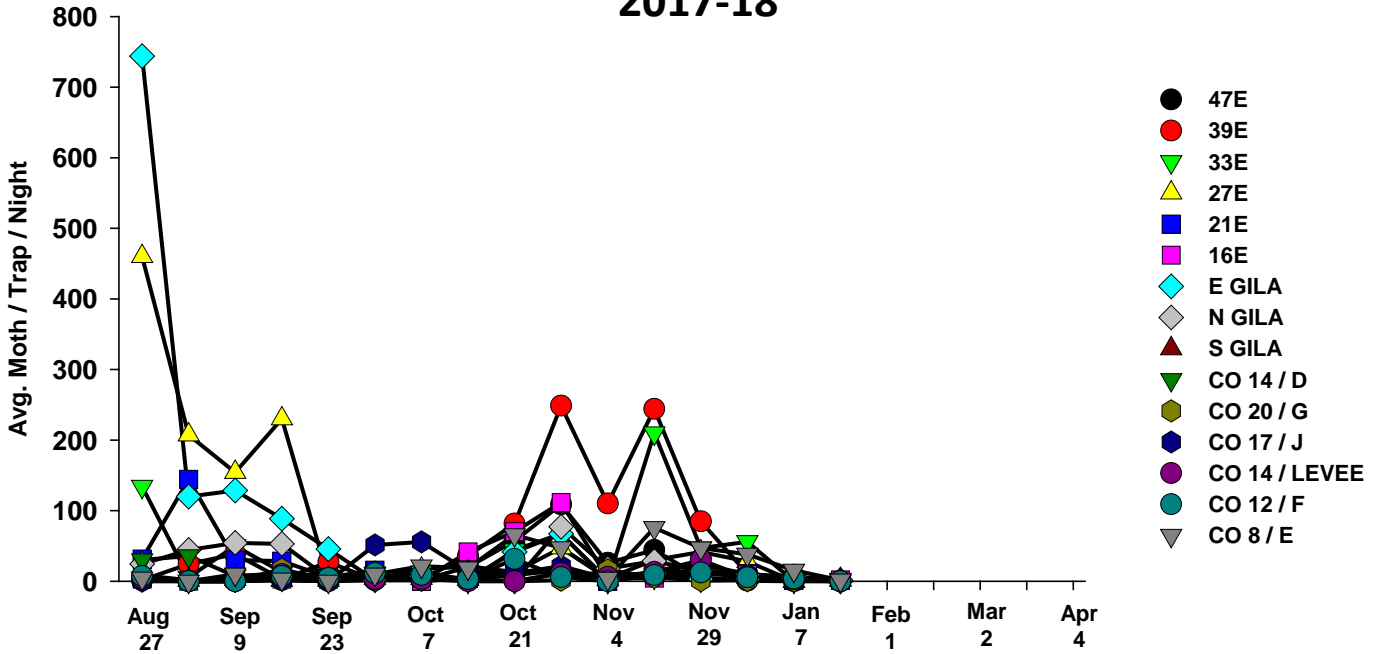

The pests being monitored include: corn earworm, beet armyworm, cabbage looper using pheromone traps; aphids, thrips, leafminers and whiteflies using yellow sticky traps. Traps are checked weekly and data is available in the bi-weekly Veg IPM updates. If a PCA or grower is interested in weekly counts, those can be made available by contacting us. A total of 15 trapping locations have been established in the following areas (approximate location):

Area-wide Insect Trapping Network

North Gila Valley

Corn Earworm

2017-18

Corn Earworm

2016-17

Beet Armyworm

2017-18

Beet Armyworm

2016-17

Cabbage Looper

2017-18

Cabbage Looper

2016-17

Whiteflies

2017-18

Whiteflies

2016-17

Thrips

2017-18

Thrips

2016-17

Aphids

2017-18