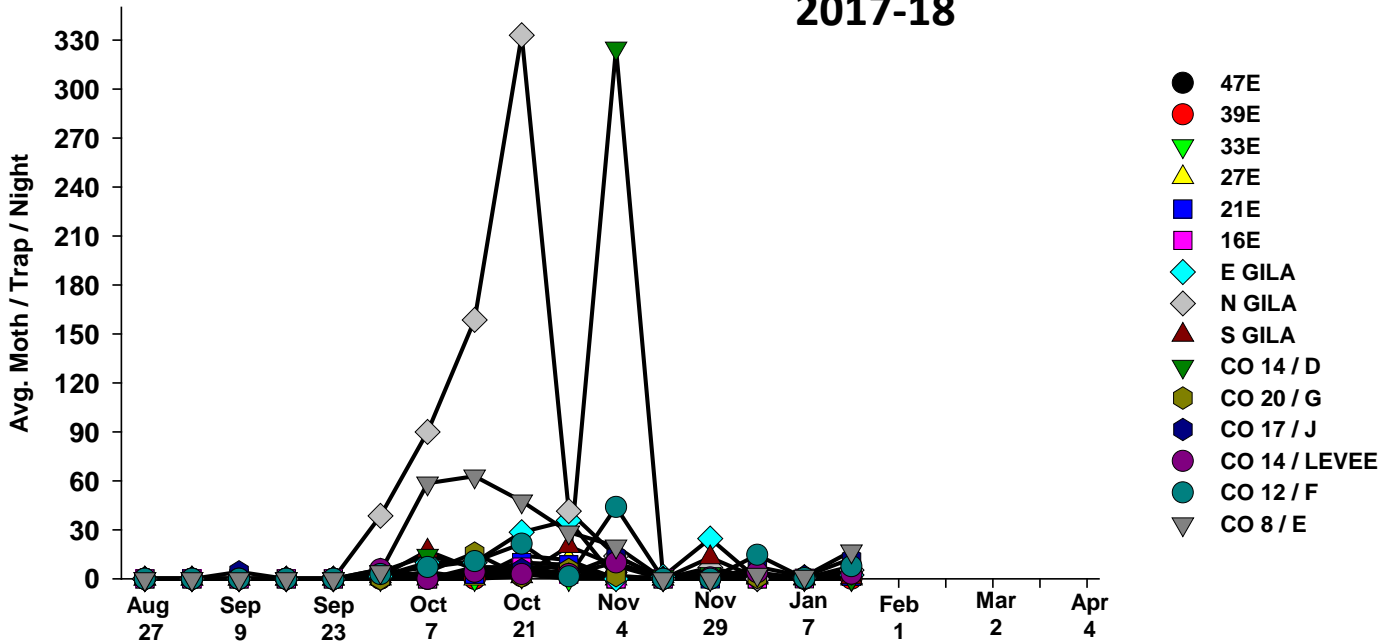

Beet Armyworm

2016-17

Cabbage Looper

2017-18

Cabbage Looper

2016-17

Whiteflies

2017-18

Whiteflies

2016-17

Thrips

2017-18

Thrips

2016-17

Aphids

2017-18

Aphids

2016-17

Leafminers

2017-18

Leafminers

2016-17