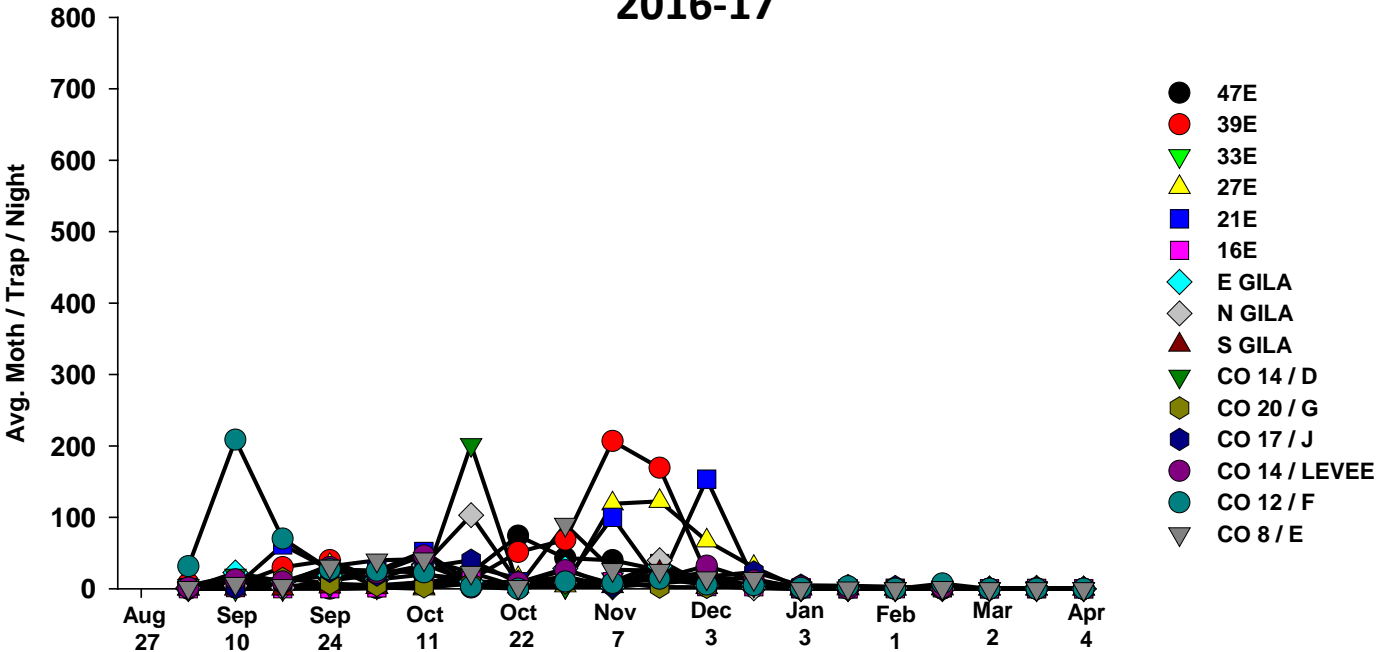

The pests being monitored include: corn earworm, beet armyworm, cabbage looper using pheromone traps; aphids, thrips, leafminers and whiteflies using yellow sticky traps. Traps are checked weekly and data is available in the bi-weekly Veg IPM updates. If a PCA or grower is interested in weekly counts, those can be made available by contacting us. A total of 15 trapping locations have been established in the following areas (approximate location):

Area-wide Insect Trapping Network

North Gila Valley

Corn Earworm

2017-18

Corn Earworm

2016-17

Beet Armyworm

2017-18

Beet Armyworm

2016-17

Cabbage Looper

2017-18

Cabbage Looper

2016-17

Whiteflies

2017-18

Whiteflies

2016-17

Thrips

2017-18

Thrips

2016-17

Aphids

2017-18