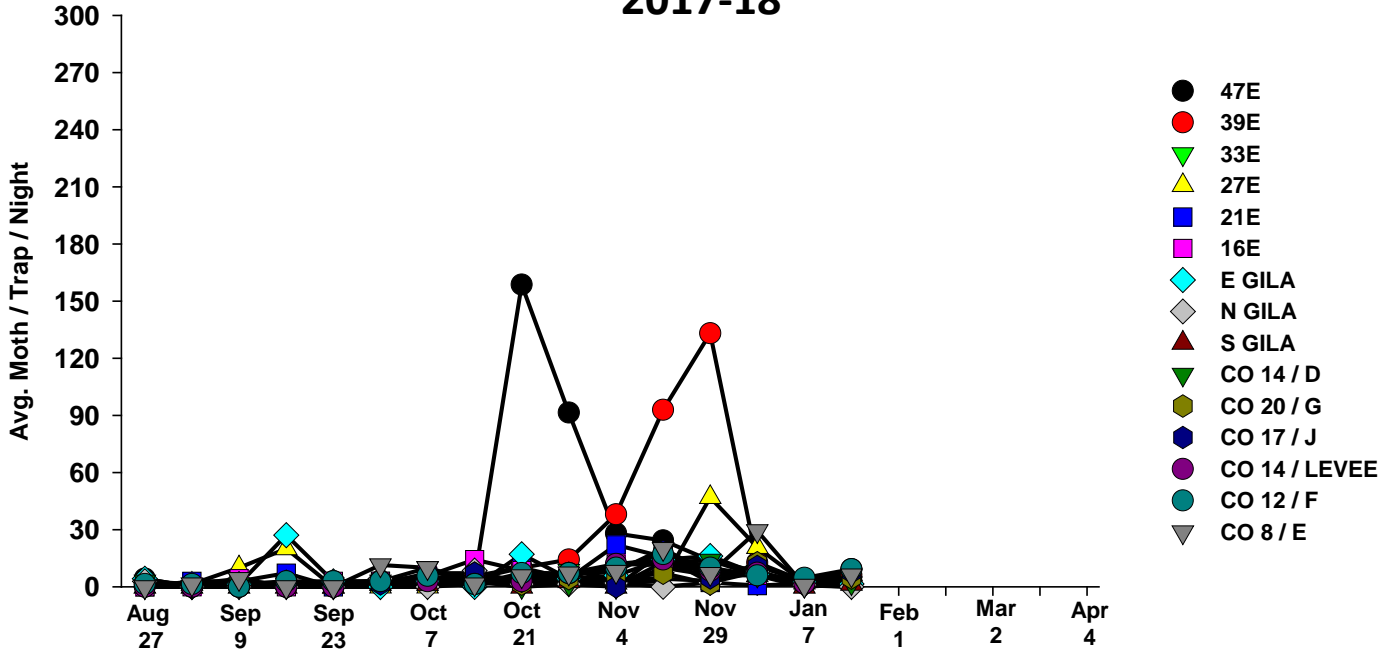

The pests being monitored include: corn earworm, beet armyworm, cabbage looper using pheromone traps; aphids, thrips, leafminers and whiteflies using yellow sticky traps. Traps are checked weekly and data is available in the bi-weekly Veg IPM updates. If a PCA or grower is interested in weekly counts, those can be made available by contacting us. A total of 15 trapping locations have been established in the following areas (approximate location):

Area-wide Insect Trapping Network

North Gila Valley

Corn Earworm

2017-18

Corn Earworm

2016-17

Beet Armyworm

2017-18

Beet Armyworm

2016-17

Cabbage Looper

2017-18

Cabbage Looper

2016-17

Whiteflies

2017-18

Whiteflies

2016-17

Thrips

2017-18

Thrips

2016-17

Aphids

2017-18