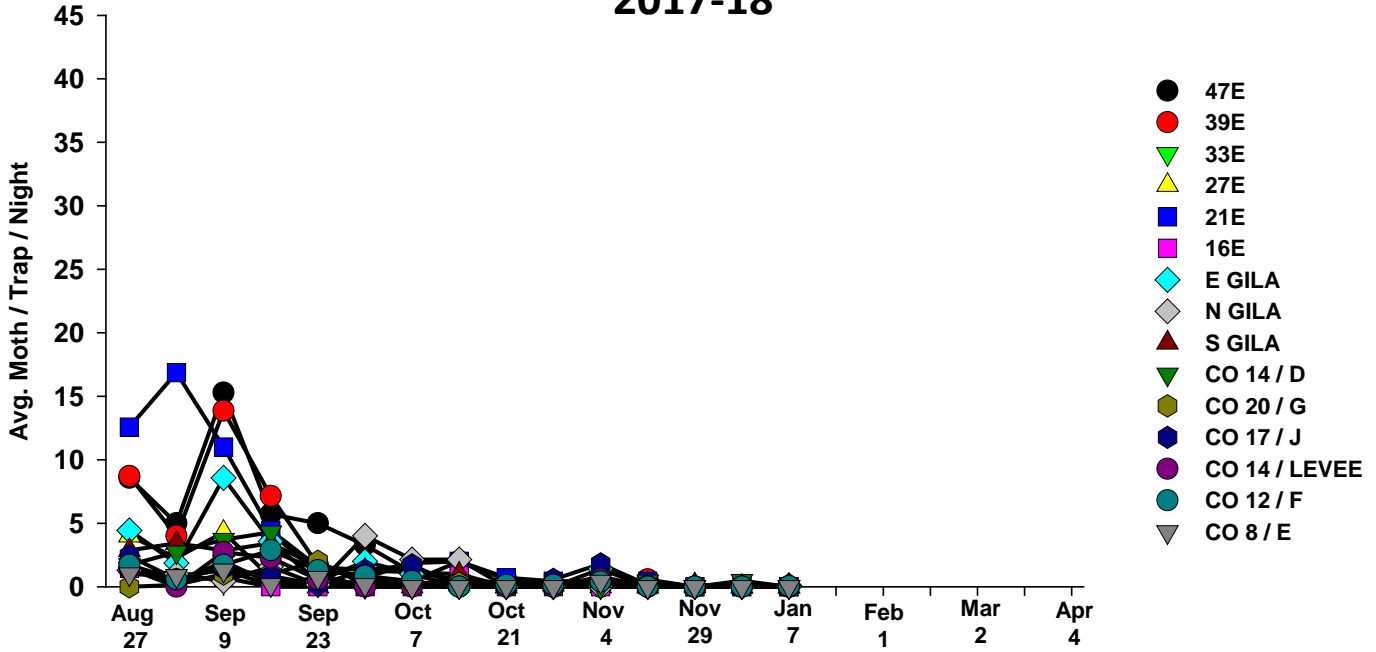

The data is not intended to indicate field infestations, as trap data is largely a reflection of adult movement. If nothing else, the data may make PCAs aware of increased pest activity in some areas and encourage intensified scouting in susceptible produce fields.

The pests being monitored include: corn earworm, beet armyworm, cabbage looper using pheromone traps; aphids, thrips, leafminers and whiteflies using yellow sticky traps. Traps are checked weekly and data is available in the bi-weekly Veg IPM updates. If a PCA or grower is interested in weekly counts, those can be made available by contacting us. A total of 15 trapping locations have been established in the following areas (approximate location):

Trap Locations

1	Tacna/Texas Hill	47E and Co. 2 St.
2	Tacna/Roll	38E and Co. 4 St.
3	Roll/Wellton	33E and Co. 7 St.
4	Wellton	27E and Co. 10 St.
5	Dome Valley	21E and Co. 8 St.
6	Dome Valley	17E and Co. 6 St.
7	East Gila Valley	10E and Hwy 95
8	North Gila Valley	Laguna Dam Rd and Co. 3 St
9	South Gila Valley	5E and 24 st.
10	Yuma Valley	Co. 14 and Ave D
11	Yuma Valley	Co. 19 and Ave G
12	Yuma Valley	Co. 21 and Ave I
13	Yuma Valley	Co. 15 and Ave H
14	Yuma Valley	Co. 12 and Ave F
15	Yuma Valley	Co. 8 and Ave E

Area-wide Insect Trapping Network

North Gila Valley

Corn Earworm

2017-18

Corn Earworm

2016-17

Beet Armyworm

2017-18