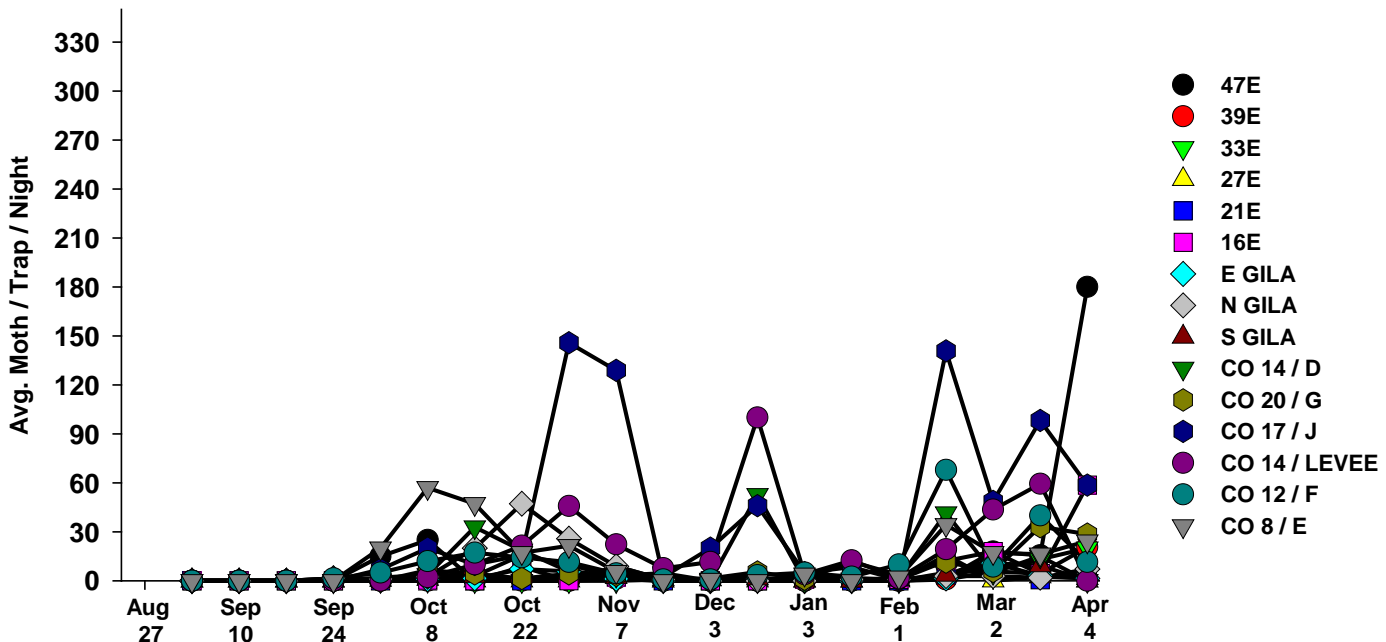

The pests being monitored include: corn earworm, beet armyworm, cabbage looper using pheromone traps; aphids, thrips, leafminers and whiteflies using yellow sticky traps. Traps are checked weekly and data is available in the bi-weekly Veg IPM updates. If a PCA or grower is interested in weekly counts, those can be made available by contacting us. A total of 15 trapping locations have been established in the following areas (approximate location):

Beet Armyworm

2016-17

Cabbage Looper

2017-18

Cabbage Looper

2016-17

Whiteflies

2017-18

Whiteflies

2016-17

Thrips

2017-18

Thrips

2016-17

Aphids

2017-18

Aphids

2016-17

Leafminers

2017-18

Leafminers

2016-17