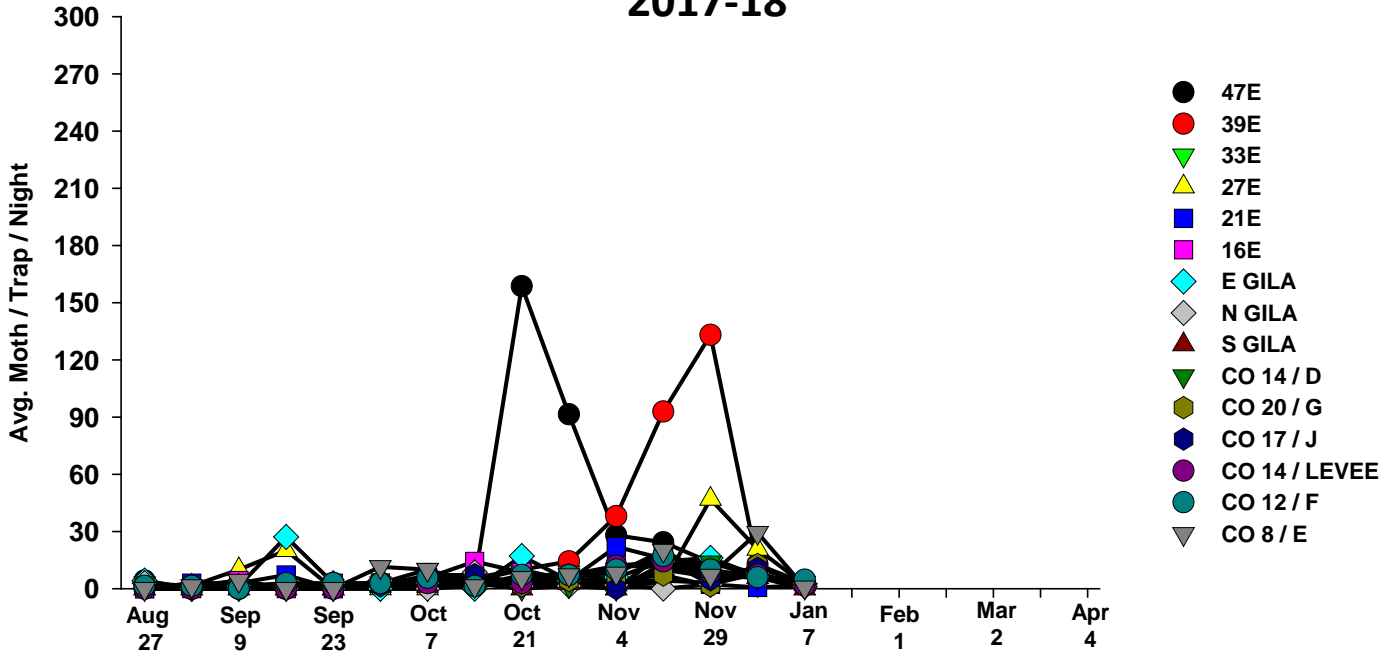

The pests being monitored include: corn earworm, beet armyworm, cabbage looper using pheromone traps; aphids, thrips, leafminers and whiteflies using yellow sticky traps. Traps are checked weekly and data is available in the bi-weekly Veg IPM updates. If a PCA or grower is interested in weekly counts, those can be made available by contacting us. A total of 15 trapping locations have been established in the following areas (approximate location):

Area-wide Insect Trapping Network

North Gila Valley

Corn Earworm

2017-18

Corn Earworm

2016-17

Beet Armyworm

2017-18

Beet Armyworm

2016-17

Cabbage Looper

2017-18

Cabbage Looper

2016-17

Whiteflies

2017-18

Whiteflies

2016-17

Thrips

2017-18

Thrips

2016-17

Aphids

2017-18