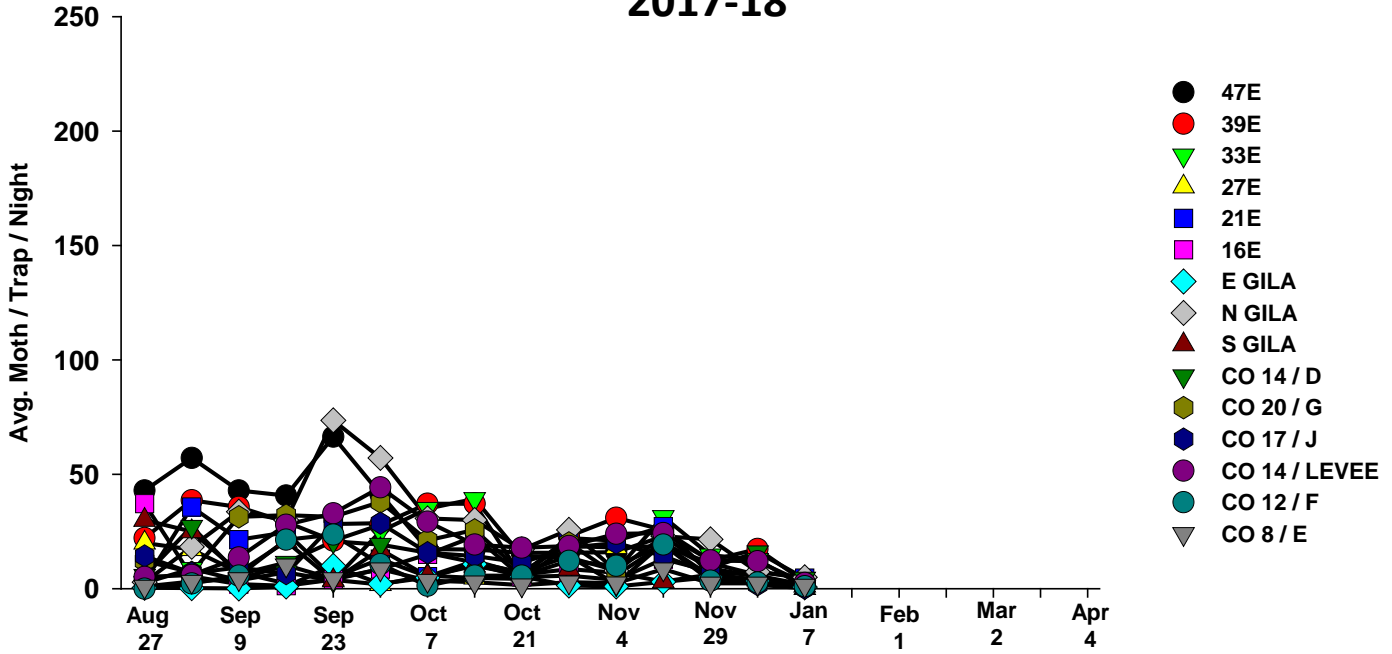

The pests being monitored include: corn earworm, beet armyworm, cabbage looper using pheromone traps; aphids, thrips, leafminers and whiteflies using yellow sticky traps. Traps are checked weekly and data is available in the bi-weekly Veg IPM updates. If a PCA or grower is interested in weekly counts, those can be made available by contacting us. A total of 15 trapping locations have been established in the following areas (approximate location):

Area-wide Insect Trapping Network

North Gila Valley

Corn Earworm

2017-18

Corn Earworm

2016-17

Beet Armyworm

2017-18

Beet Armyworm

2016-17

Cabbage Looper

2017-18

Cabbage Looper

2016-17

Whiteflies

2017-18

Whiteflies

2016-17

Thrips

2017-18

Thrips

2016-17

Aphids

2017-18