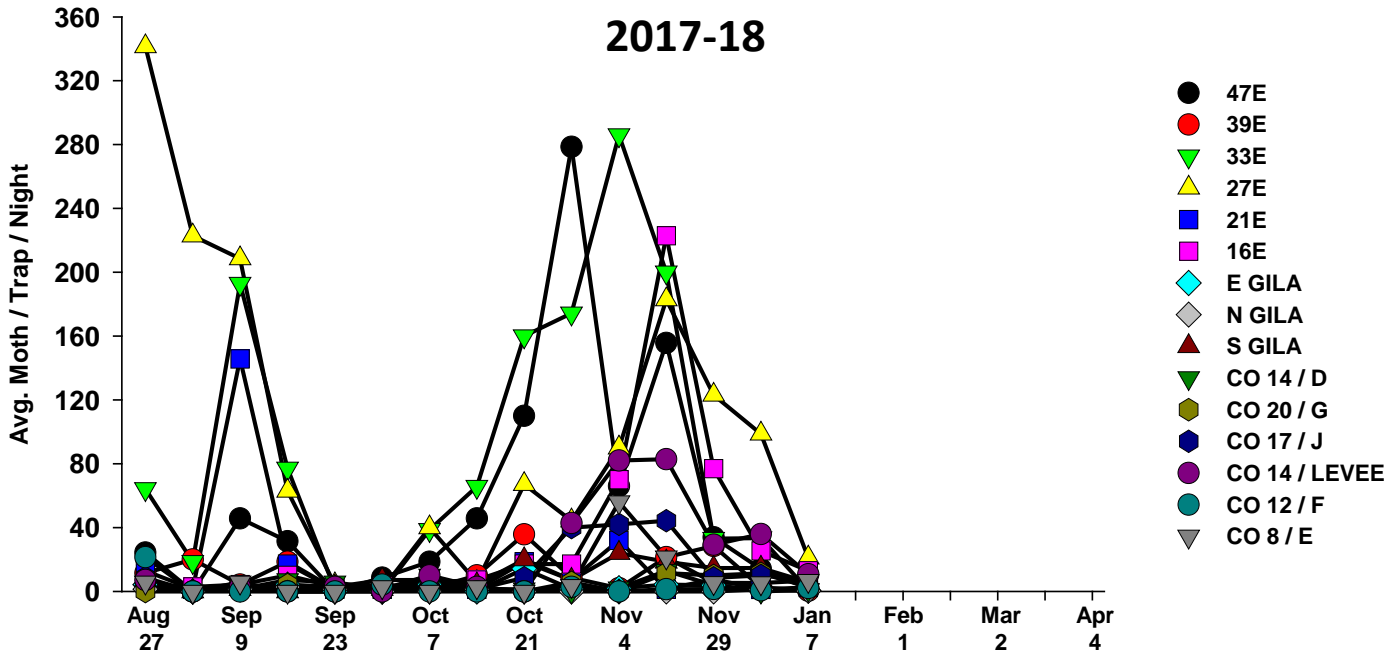

The pests being monitored include: corn earworm, beet armyworm, cabbage looper using pheromone traps; aphids, thrips, leafminers and whiteflies using yellow sticky traps. Traps are checked weekly and data is available in the bi-weekly Veg IPM updates. If a PCA or grower is interested in weekly counts, those can be made available by contacting us. A total of 15 trapping locations have been established in the following areas (approximate location):

Beet Armyworm

2016-17

Cabbage Looper

2017-18

Cabbage Looper

2016-17

Whiteflies

2017-18

Whiteflies

2016-17

Thrips

2017-18

Thrips

2016-17

Aphids

2017-18

Aphids

2016-17

Leafminers

2017-18

Leafminers

2016-17