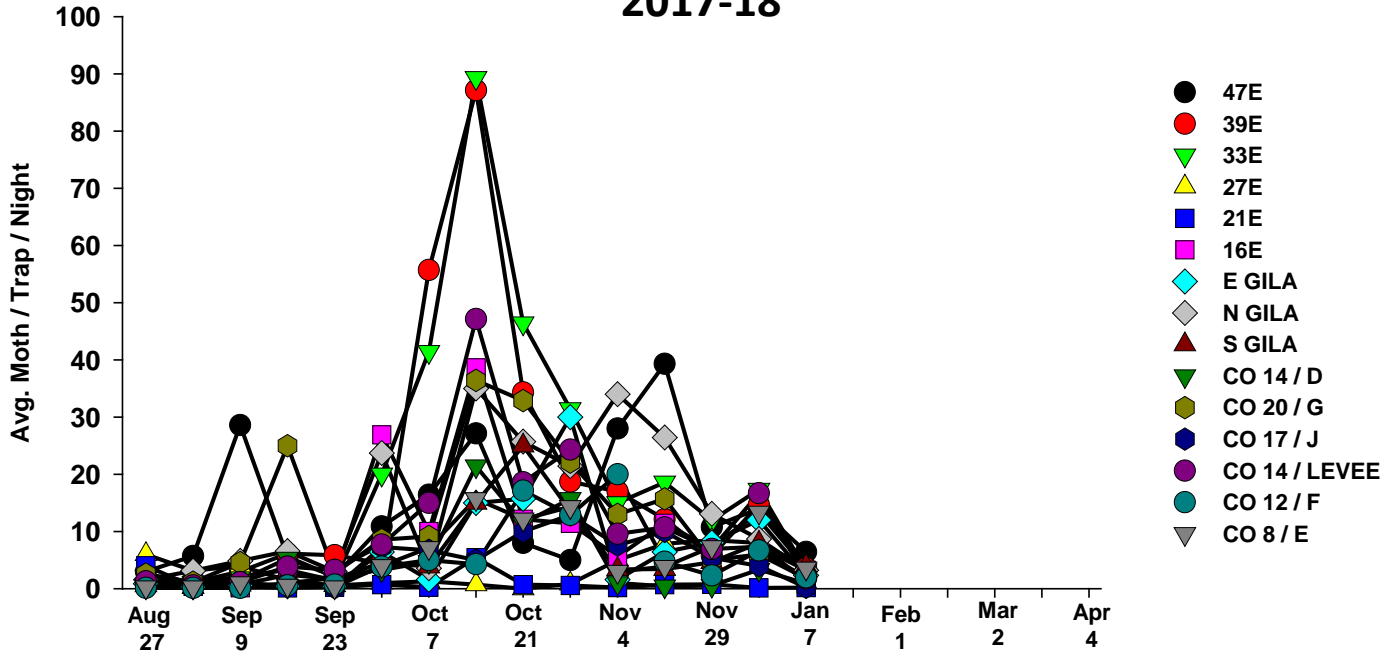

The pests being monitored include: corn earworm, beet armyworm, cabbage looper using pheromone traps; aphids, thrips, leafminers and whiteflies using yellow sticky traps. Traps are checked weekly and data is available in the bi-weekly Veg IPM updates. If a PCA or grower is interested in weekly counts, those can be made available by contacting us. A total of 15 trapping locations have been established in the following areas (approximate location):

Area-wide Insect Trapping Network

North Gila Valley

Corn Earworm

2017-18

Corn Earworm

2016-17

Beet Armyworm

2017-18

Beet Armyworm

2016-17

Cabbage Looper

2017-18

Cabbage Looper

2016-17

Whiteflies

2017-18

Whiteflies

2016-17

Thrips

2017-18

Thrips

2016-17

Aphids

2017-18