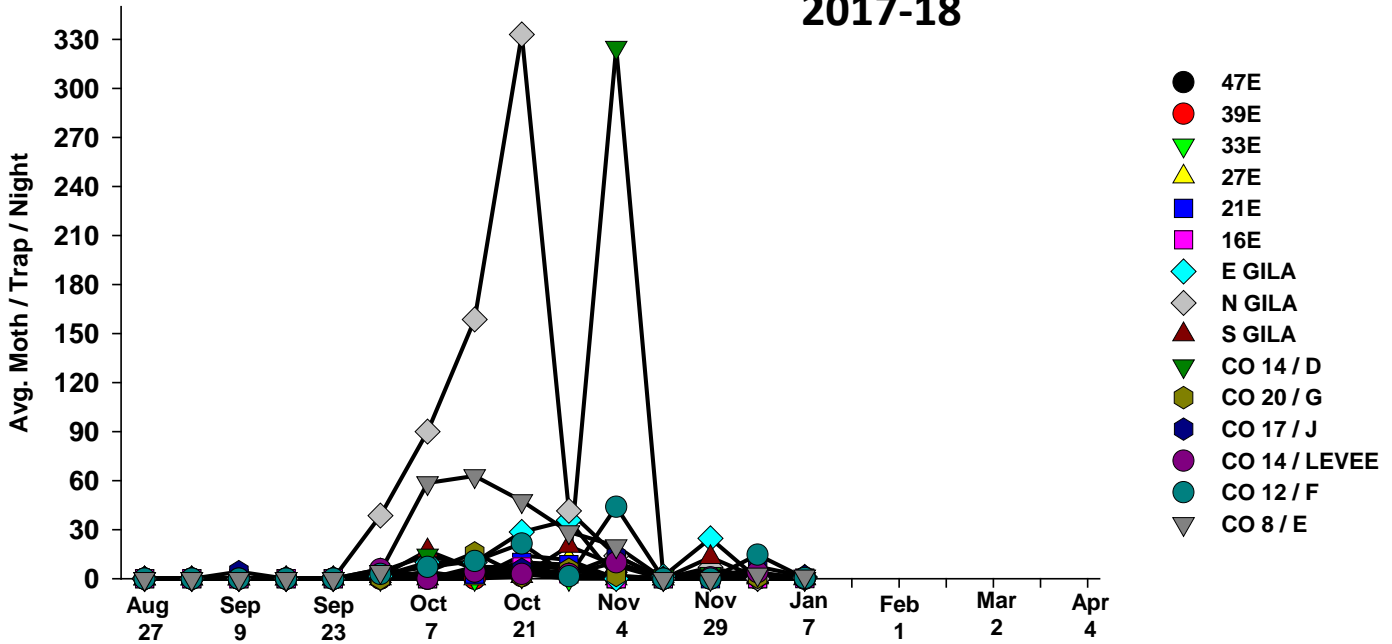

Beet Armyworm

2016-17

Cabbage Looper

2017-18

Cabbage Looper

2016-17

Whiteflies

2017-18

Whiteflies

2016-17

Thrips

2017-18

Thrips

2016-17

Aphids

2017-18

Aphids

2016-17

Leafminers

2017-18

Leafminers

2016-17