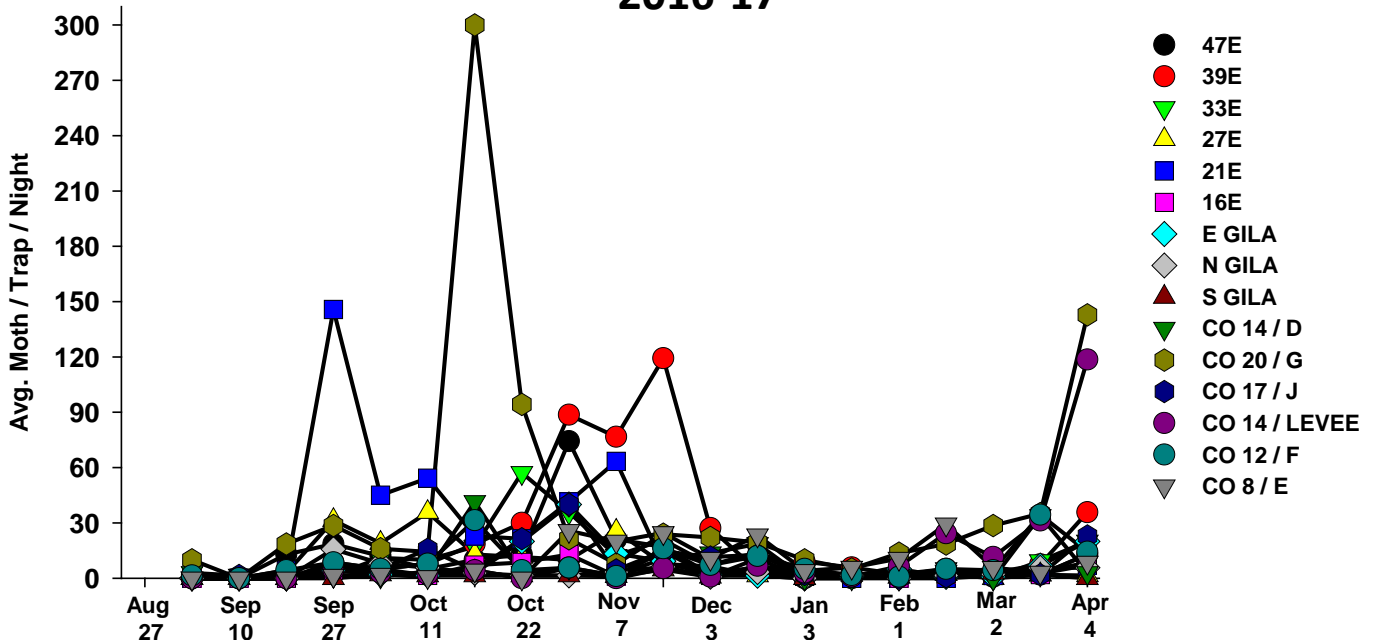

The pests being monitored include: corn earworm, beet armyworm, cabbage looper using pheromone traps; aphids, thrips, leafminers and whiteflies using yellow sticky traps. Traps are checked weekly and data is available in the bi-weekly Veg IPM updates. If a PCA or grower is interested in weekly counts, those can be made available by contacting us. A total of 15 trapping locations have been established in the following areas (approximate location):

Beet Armyworm

2016-17

Cabbage Looper

2017-18

Cabbage Looper

2016-17

Whiteflies

2017-18

Whiteflies

2016-17

Thrips

2017-18

Thrips

2016-17

Aphids

2017-18

Aphids

2016-17

Leafminers

2017-18

Leafminers

2016-17