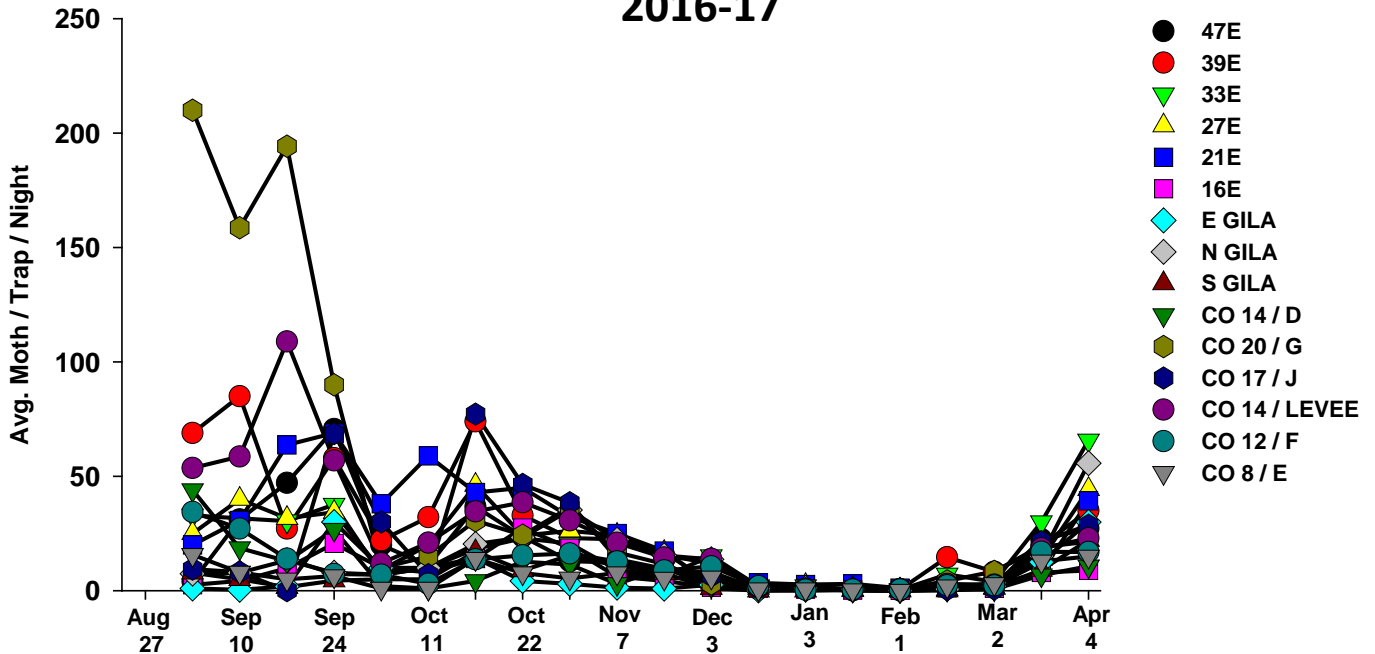

The pests being monitored include: corn earworm, beet armyworm, cabbage looper using pheromone traps; aphids, thrips, leafminers and whiteflies using yellow sticky traps. Traps are checked weekly and data is available in the bi-weekly Veg IPM updates. If a PCA or grower is interested in weekly counts, those can be made available by contacting us. A total of 15 trapping locations have been established in the following areas (approximate location):

Area-wide Insect Trapping Network

North Gila Valley

Corn Earworm

2017-18

Corn Earworm

2016-17

Beet Armyworm

2017-18

Beet Armyworm

2016-17

Cabbage Looper

2017-18

Cabbage Looper

2016-17

Whiteflies

2017-18

Whiteflies

2016-17

Thrips

2017-18

Thrips

2016-17

Aphids

2017-18