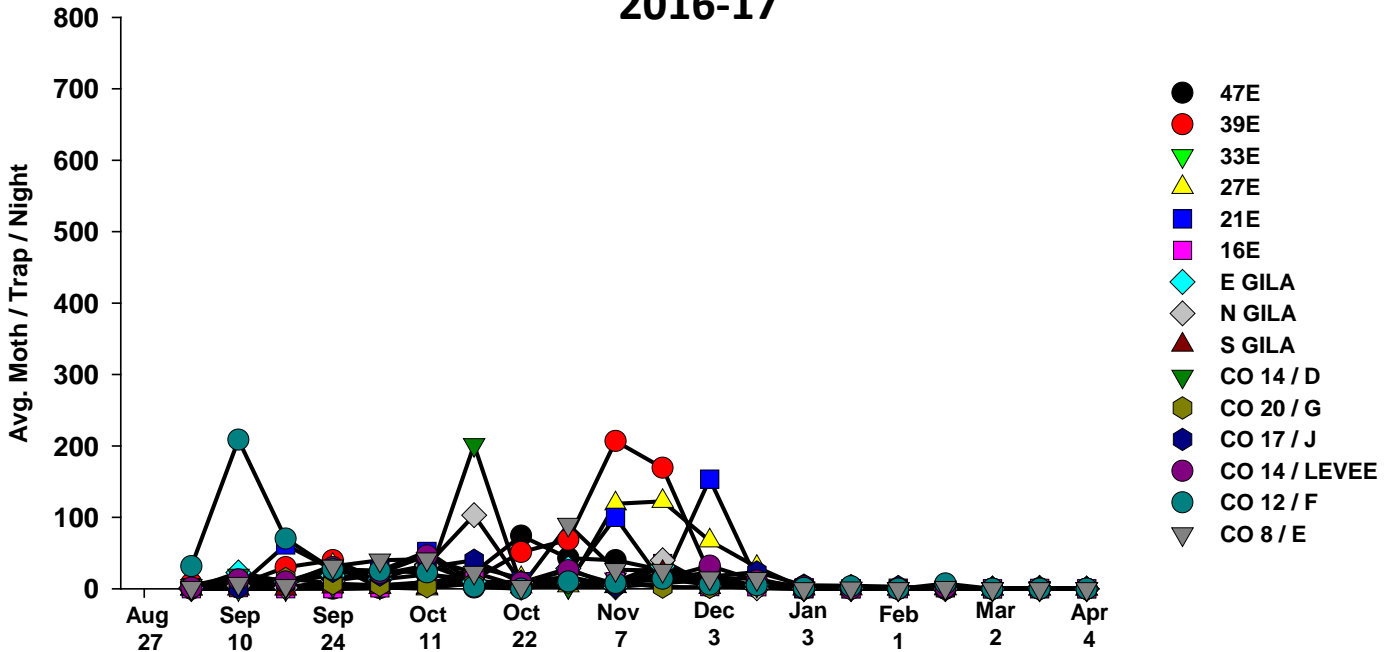

The pests being monitored include: corn earworm, beet armyworm, cabbage looper using pheromone traps; aphids, thrips, leafminers and whiteflies using yellow sticky traps. Traps are checked weekly and data is available in the bi-weekly Veg IPM updates. If a PCA or grower is interested in weekly counts, those can be made available by contacting us. A total of 15 trapping locations have been established in the following areas (approximate location):

Area-wide Insect Trapping Network

North Gila Valley

Corn Earworm

2017-18

Corn Earworm

2016-17

Beet Armyworm

2017-18

Beet Armyworm

2016-17

Cabbage Looper

2017-18

Cabbage Looper

2016-17

Whiteflies

2017-18

Whiteflies

2016-17

Thrips

2017-18

Thrips

2016-17

Aphids

2017-18