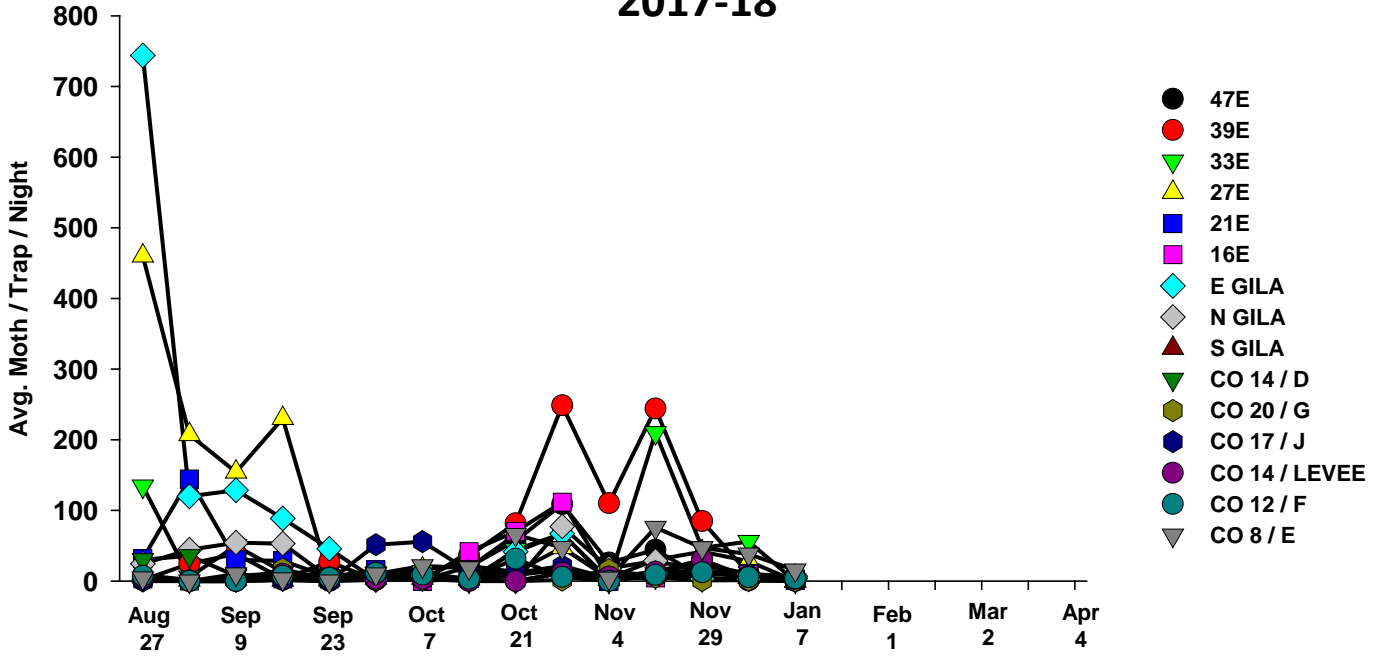

The pests being monitored include: corn earworm, beet armyworm, cabbage looper using pheromone traps; aphids, thrips, leafminers and whiteflies using yellow sticky traps. Traps are checked weekly and data is available in the bi-weekly Veg IPM updates. If a PCA or grower is interested in weekly counts, those can be made available by contacting us. A total of 15 trapping locations have been established in the following areas (approximate location):

Area-wide Insect Trapping Network

North Gila Valley

Corn Earworm

2017-18

Corn Earworm

2016-17

Beet Armyworm

2017-18

Beet Armyworm

2016-17

Cabbage Looper

2017-18

Cabbage Looper

2016-17

Whiteflies

2017-18

Whiteflies

2016-17

Thrips

2017-18

Thrips

2016-17

Aphids

2017-18