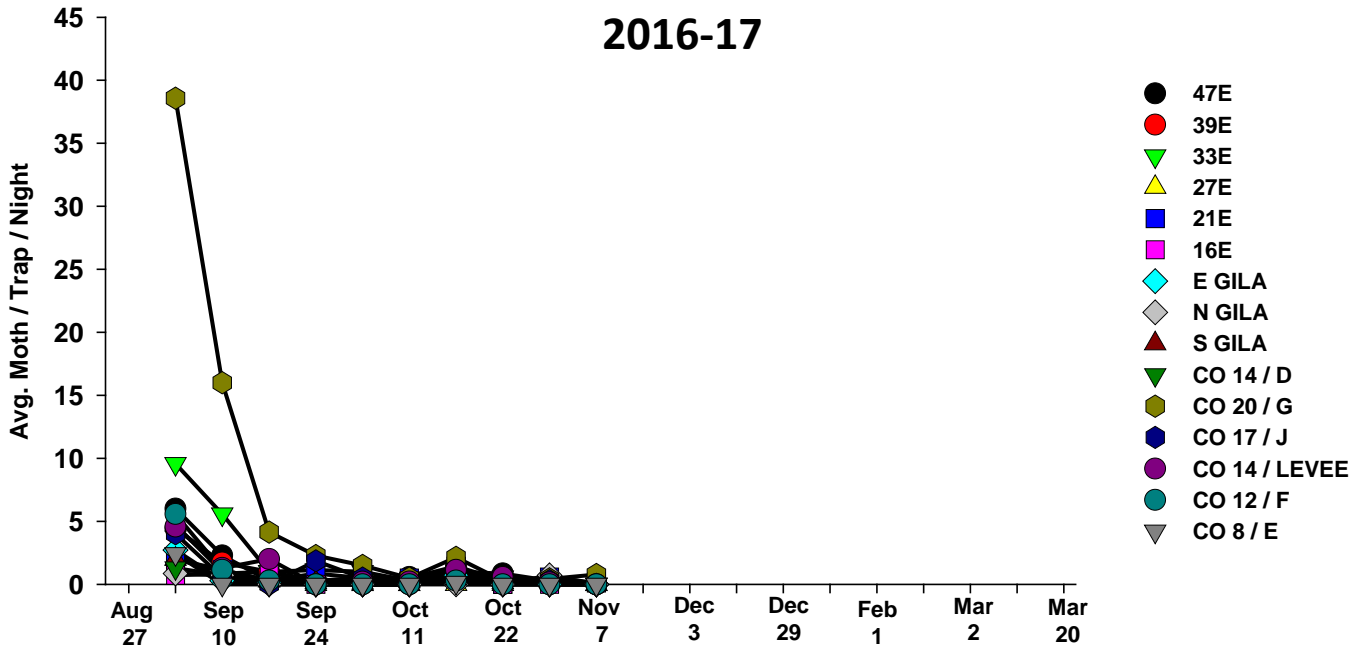

The pests being monitored include: corn earworm, beet armyworm, cabbage looper using pheromone traps; aphids, thrips, leafminers and whiteflies using yellow sticky traps. Traps are checked weekly and data is available in the bi-weekly Veg IPM updates. If a PCA or grower is interested in weekly counts, those can be made available by contacting us. A total of 15 trapping locations have been established in the following areas (approximate location):

Trap Locations

1	Tacna/Texas Hill	47E and Co. 2 St.
2	Tacna/Roll	38E and Co. 4 St.
3	Roll/Wellton	33E and Co. 7 St.
4	Wellton	27E and Co. 10 St.
5	Dome Valley	21E and Co. 8 St.
6	Dome Valley	17E and Co. 6 St.
7	East Gila Valley	10E and Hwy 95
8	North Gila Valley	Laguna Dam Rd and Co. 3 St
9	South Gila Valley	5E and 24 st.
10	Yuma Valley	Co. 14 and Ave D
11	Yuma Valley	Co. 20 and Ave G
12	Yuma Valley	Co. 17 and Ave J
13	Yuma Valley	Co. 14.5 and Levee Rd
14	Yuma Valley	Co. 12 and Ave F
15	Yuma Valley	Co. 8 and Ave E

Area-wide Insect Trapping Network

North Gila Valley

Corn Earworm

2016-17

Corn Earworm

2015-16

Beet Armyworm

2016-17

Beet Armyworm

2015-16

Cabbage Looper

2016-17

Cabbage Looper

2015-16

Whiteflies

2016-17