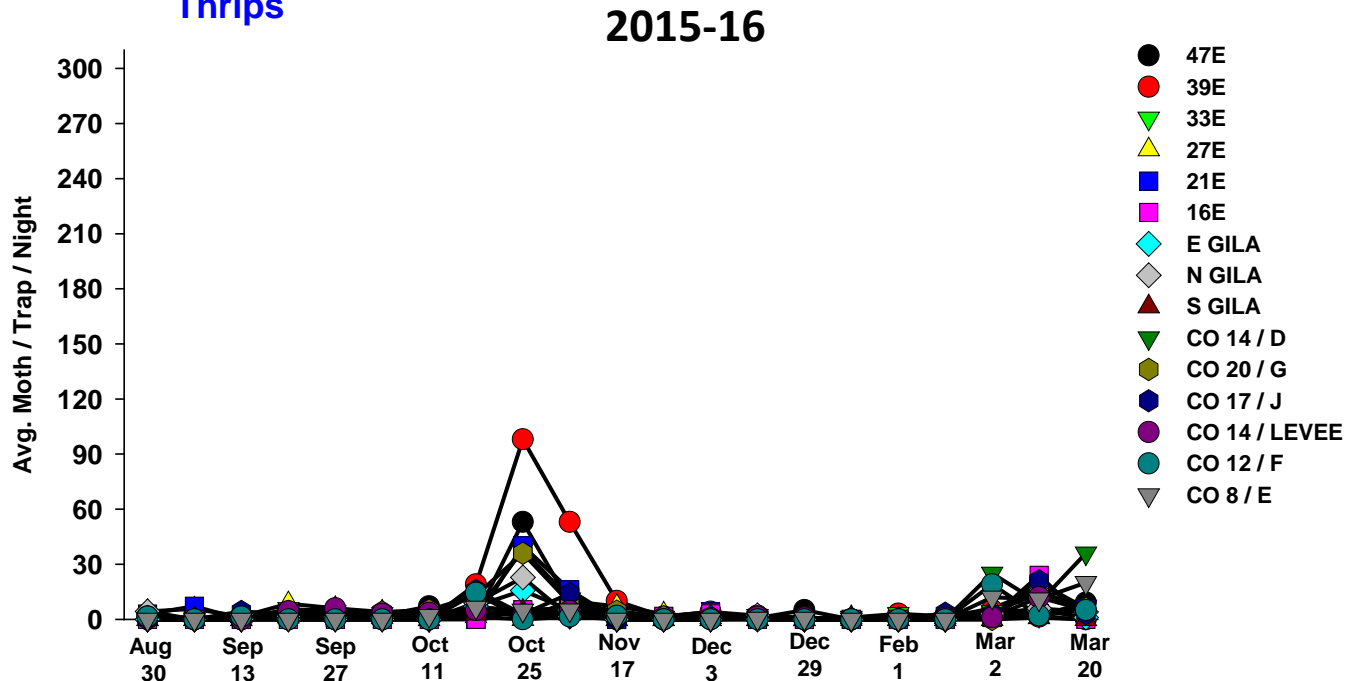

The pests being monitored include: corn earworm, beet armyworm, cabbage looper using pheromone traps; aphids, thrips, leafminers and whiteflies using yellow sticky traps. Traps are checked weekly and data is available in the bi-weekly Veg IPM updates. If a PCA or grower is interested in weekly counts, those can be made available by contacting us. A total of 15 trapping locations have been established in the following areas (approximate location):

Beet Armyworm

2015-16

Cabbage Looper

2016-17

Cabbage Looper

2015-16

Whiteflies

2016-17

Whiteflies

2015-16

Thrips

Thrips

Aphids

Aphids

Leafminers

2016-17