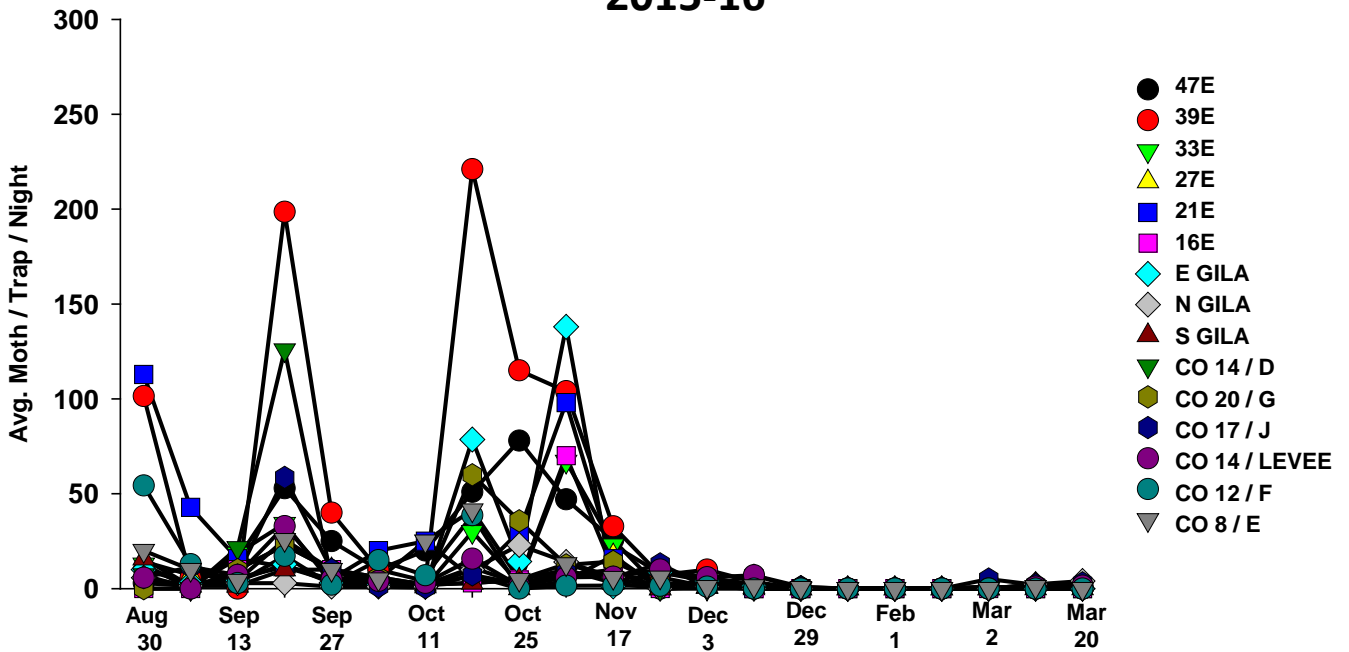

The pests being monitored include: corn earworm, beet armyworm, cabbage looper using pheromone traps; aphids, thrips, leafminers and whiteflies using yellow sticky traps. Traps are checked weekly and data is available in the bi-weekly Veg IPM updates. If a PCA or grower is interested in weekly counts, those can be made available by contacting us. A total of 15 trapping locations have been established in the following areas (approximate location):

Area-wide Insect Trapping Network

North Gila Valley

Corn Earworm

2016-17

Corn Earworm

2015-16

Beet Armyworm

2016-17

Beet Armyworm

2015-16

Cabbage Looper

2016-17

Cabbage Looper

2015-16

Whiteflies

2016-17

Whiteflies

2015-16

Thrips

Thrips

Aphids

Aphids

Leafminers

2016-17