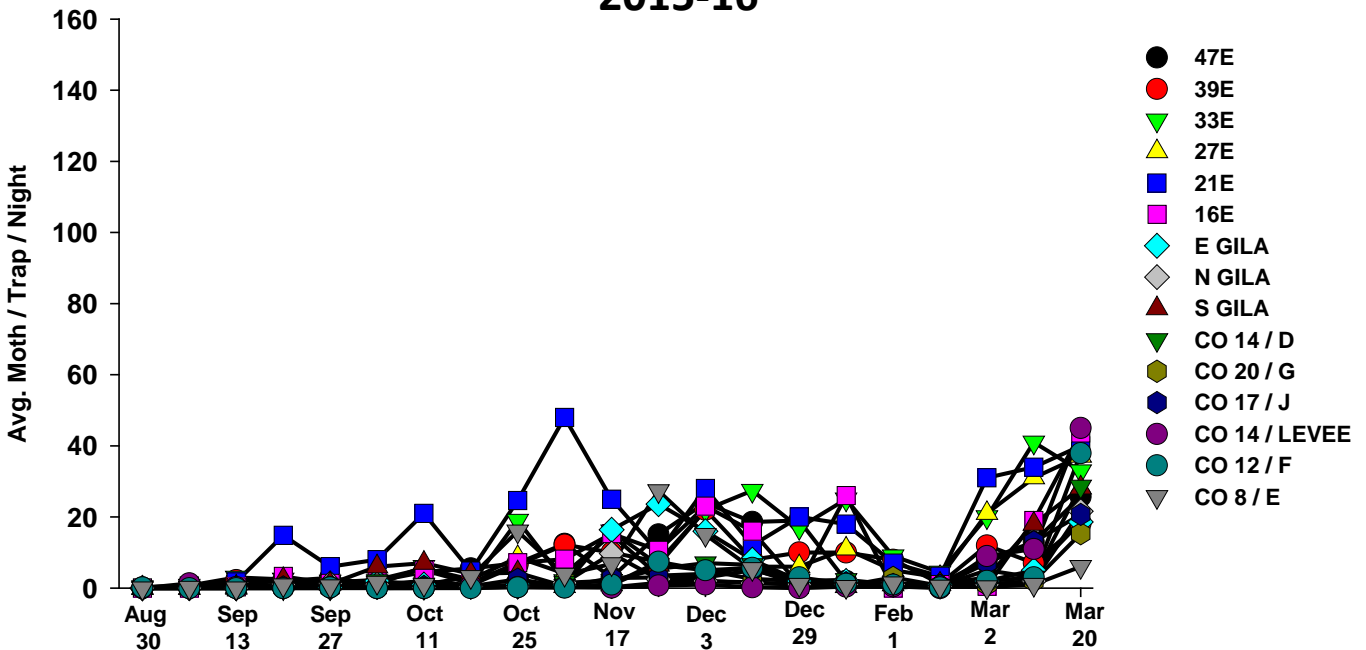

The pests being monitored include: corn earworm, beet armyworm, cabbage looper using pheromone traps; aphids, thrips, leafminers and whiteflies using yellow sticky traps. Traps are checked weekly and data is available in the bi-weekly Veg IPM updates. If a PCA or grower is interested in weekly counts, those can be made available by contacting us. A total of 15 trapping locations have been established in the following areas (approximate location):

Area-wide Insect Trapping Network

North Gila Valley

Corn Earworm

2016-17

Corn Earworm

2015-16

Beet Armyworm

2016-17

Beet Armyworm

2015-16

Cabbage Looper

2016-17

Cabbage Looper

2015-16

Whiteflies

2016-17

Whiteflies

2015-16

Thrips

Thrips

Aphids

Aphids

Leafminers

2016-17