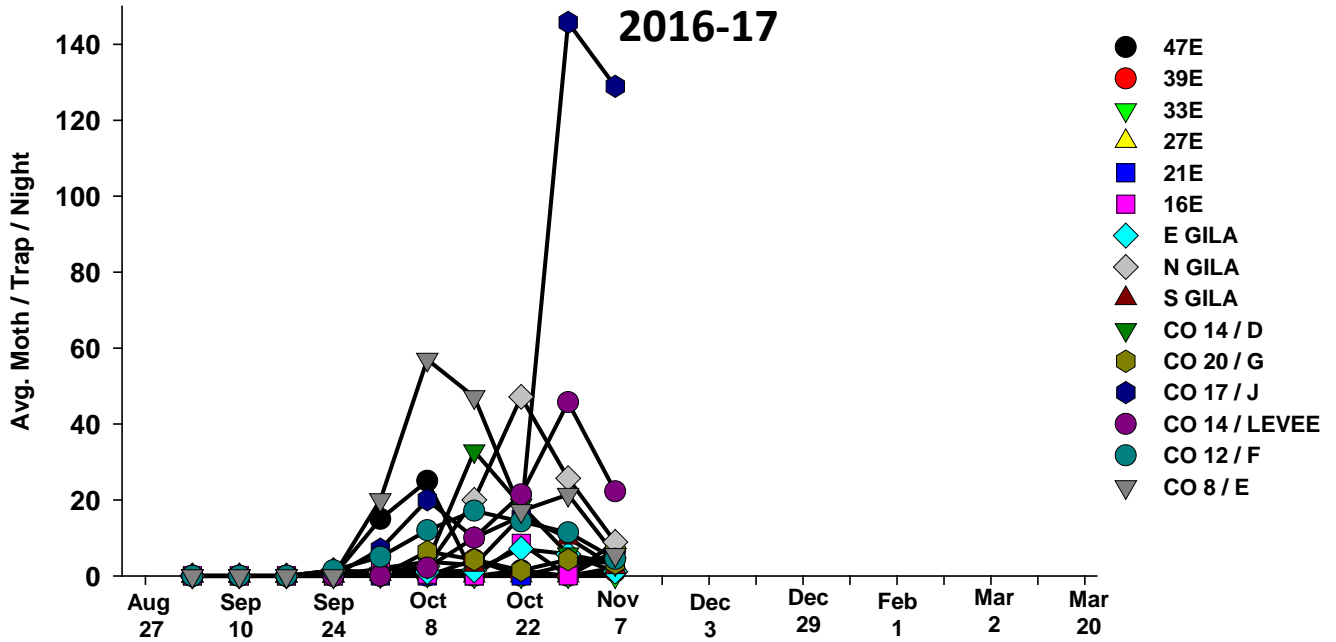

The pests being monitored include: corn earworm, beet armyworm, cabbage looper using pheromone traps; aphids, thrips, leafminers and whiteflies using yellow sticky traps. Traps are checked weekly and data is available in the bi-weekly Veg IPM updates. If a PCA or grower is interested in weekly counts, those can be made available by contacting us. A total of 15 trapping locations have been established in the following areas (approximate location):

Beet Armyworm

2015-16

Cabbage Looper

2016-17

Cabbage Looper

2015-16

Whiteflies

2016-17

Whiteflies

2015-16

Thrips

Thrips

Aphids

Aphids

Leafminers

2016-17