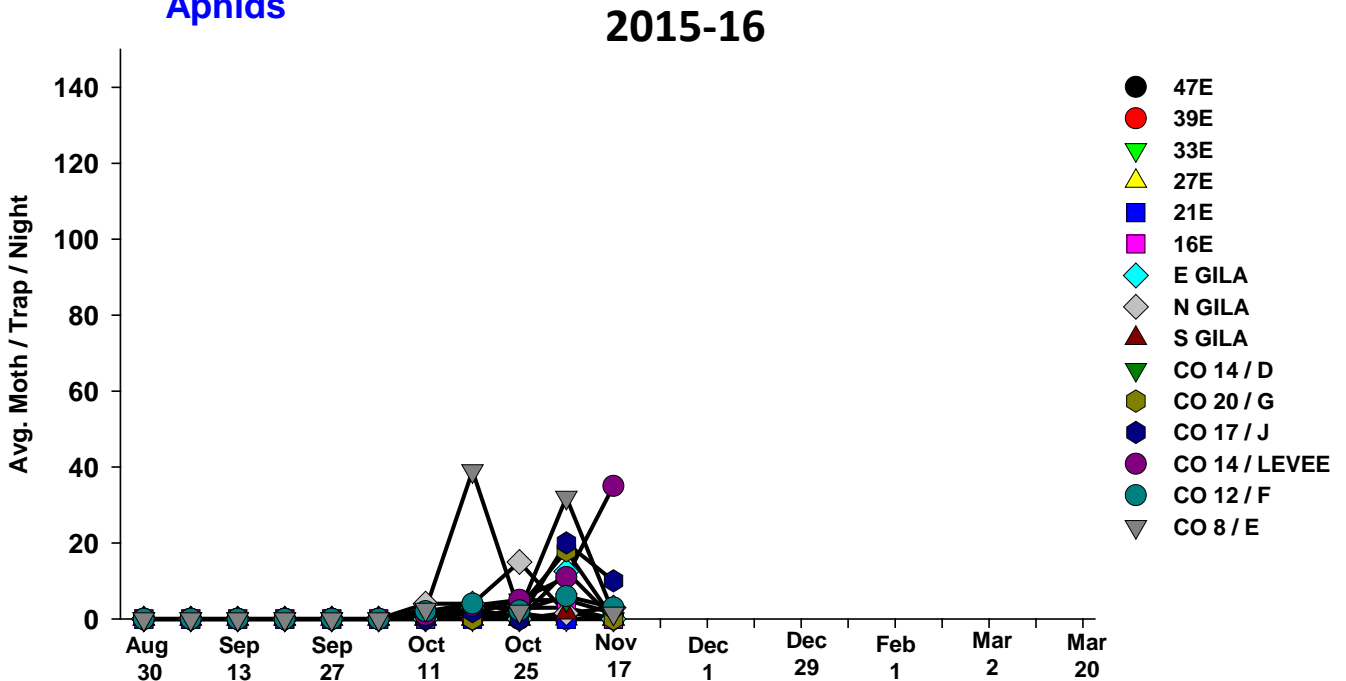

Beet Armyworm

2015-16

Cabbage Looper

2016-17

Cabbage Looper

2015-16

Whiteflies

2016-17

Whiteflies

2015-16

Thrips

Thrips

Aphids

Aphids

Leafminers

2016-17