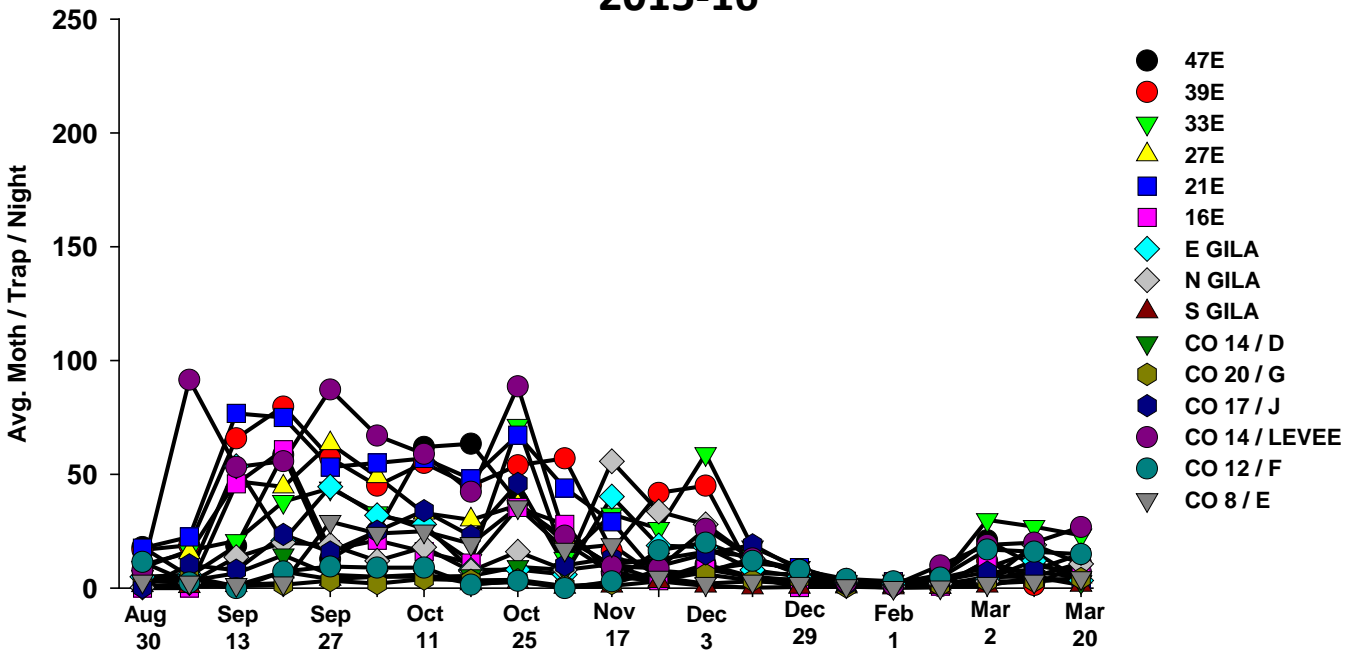

The data is not intended to indicate field infestations, as trap data is largely a reflection of adult movement. If nothing else, the data may make PCAs aware of increased pest activity in some areas and encourage intensified scouting in susceptible produce fields.

The pests being monitored include: corn earworm, beet armyworm, cabbage looper using pheromone traps; aphids, thrips, leafminers and whiteflies using yellow sticky traps. Traps are checked weekly and data is available in the bi-weekly Veg IPM updates. If a PCA or grower is interested in weekly counts, those can be made available by contacting us. A total of 15 trapping locations have been established in the following areas (approximate location):

Area-wide Insect Trapping Network

North Gila Valley

Corn Earworm

2016-17

Corn Earworm

2015-16

Beet Armyworm

2016-17

Beet Armyworm

2015-16

Cabbage Looper

2016-17

Cabbage Looper

2015-16

Whiteflies

2016-17