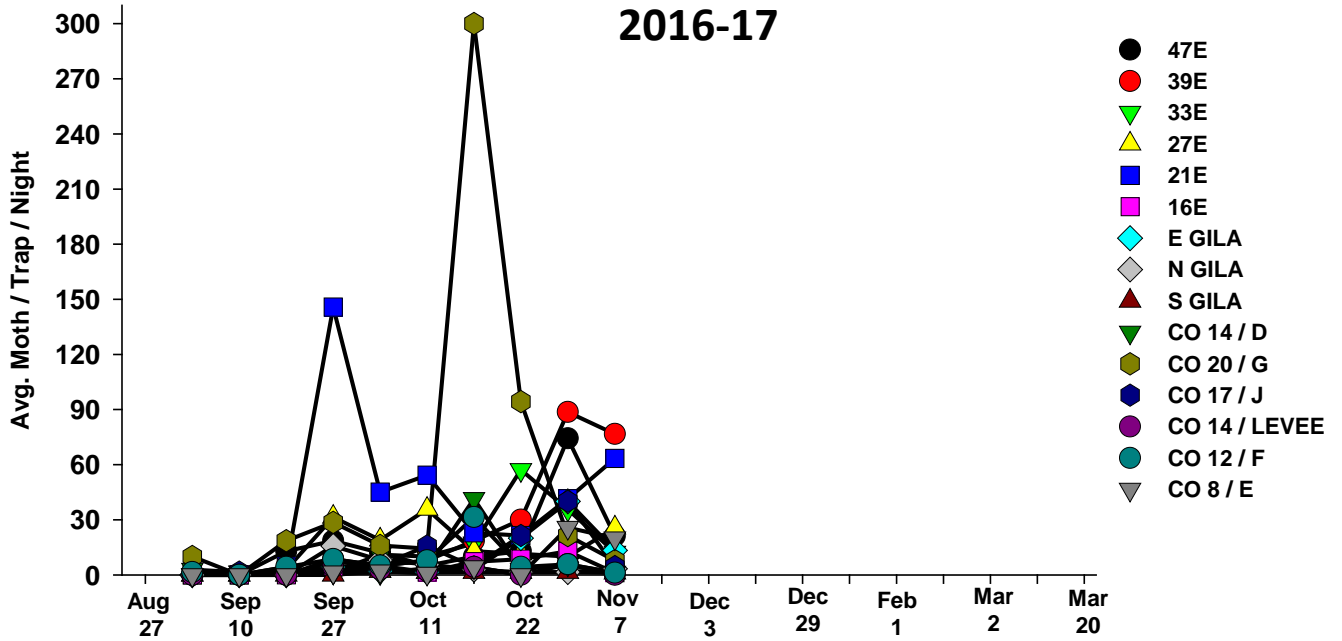

The pests being monitored include: corn earworm, beet armyworm, cabbage looper using pheromone traps; aphids, thrips, leafminers and whiteflies using yellow sticky traps. Traps are checked weekly and data is available in the bi-weekly Veg IPM updates. If a PCA or grower is interested in weekly counts, those can be made available by contacting us. A total of 15 trapping locations have been established in the following areas (approximate location):

Area-wide Insect Trapping Network

North Gila Valley

Corn Earworm

2016-17

Corn Earworm

2015-16

Beet Armyworm

2016-17

Beet Armyworm

2015-16

Cabbage Looper

2016-17

Cabbage Looper

2015-16

Whiteflies

2016-17

Whiteflies

2015-16

Thrips

Thrips

Aphids

Aphids

Leafminers

2016-17