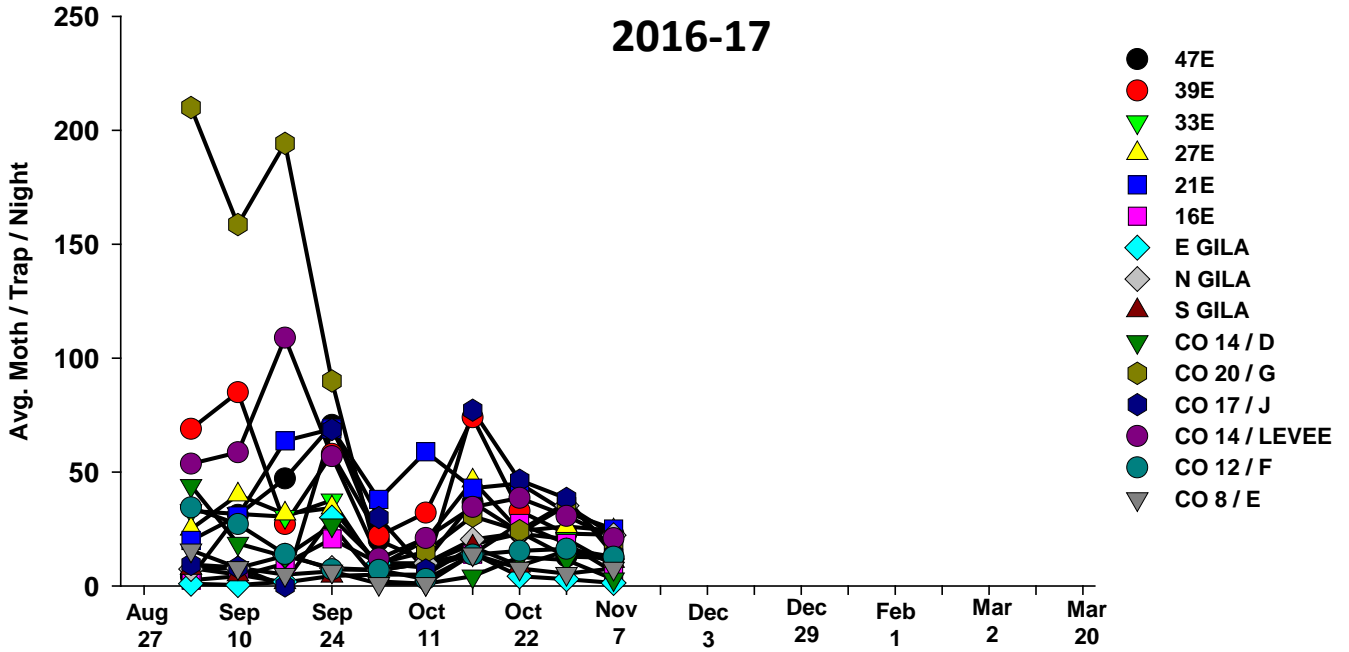

The pests being monitored include: corn earworm, beet armyworm, cabbage looper using pheromone traps; aphids, thrips, leafminers and whiteflies using yellow sticky traps. Traps are checked weekly and data is available in the bi-weekly Veg IPM updates. If a PCA or grower is interested in weekly counts, those can be made available by contacting us. A total of 15 trapping locations have been established in the following areas (approximate location):

Area-wide Insect Trapping Network

North Gila Valley

Corn Earworm

2016-17

Corn Earworm

2015-16

Beet Armyworm

2016-17

Beet Armyworm

2015-16

Cabbage Looper

2016-17

Cabbage Looper

2015-16

Whiteflies

2016-17