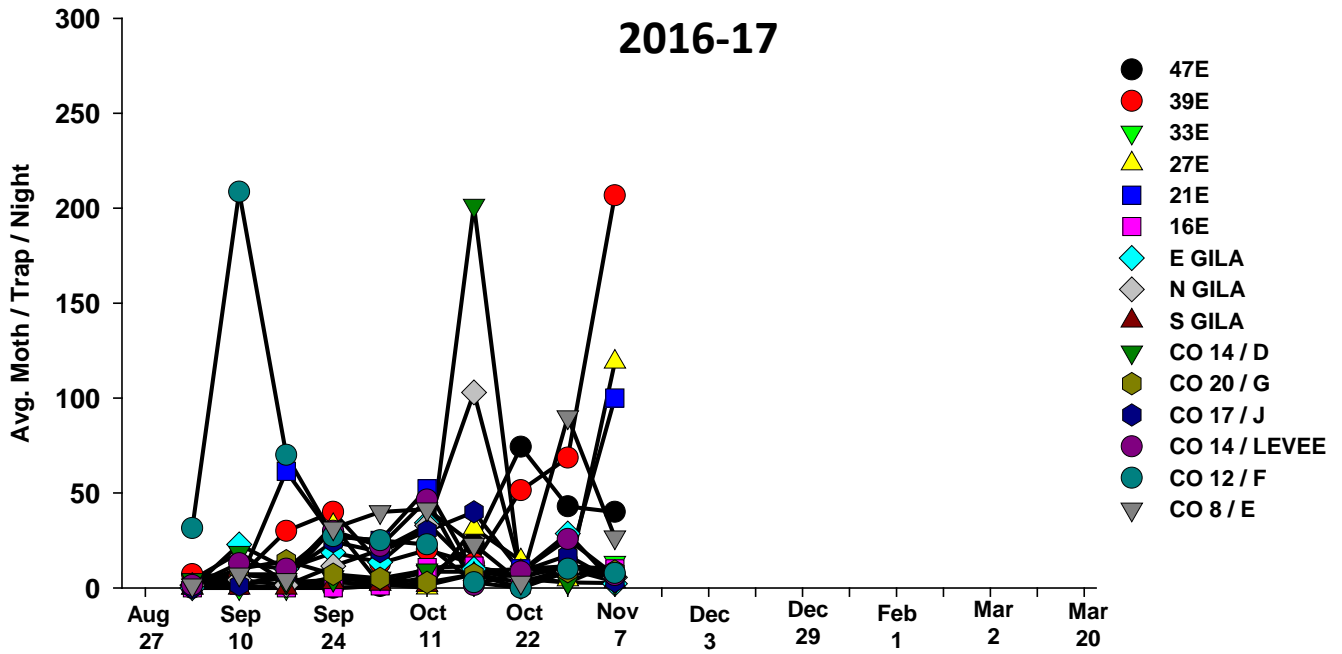

The pests being monitored include: corn earworm, beet armyworm, cabbage looper using pheromone traps; aphids, thrips, leafminers and whiteflies using yellow sticky traps. Traps are checked weekly and data is available in the bi-weekly Veg IPM updates. If a PCA or grower is interested in weekly counts, those can be made available by contacting us. A total of 15 trapping locations have been established in the following areas (approximate location):

Area-wide Insect Trapping Network

North Gila Valley

Corn Earworm

2016-17

Corn Earworm

2015-16

Beet Armyworm

2016-17

Beet Armyworm

2015-16

Cabbage Looper

2016-17

Cabbage Looper

2015-16

Whiteflies

2016-17

Whiteflies

2015-16

Thrips

Thrips

Aphids

Aphids

Leafminers

2016-17