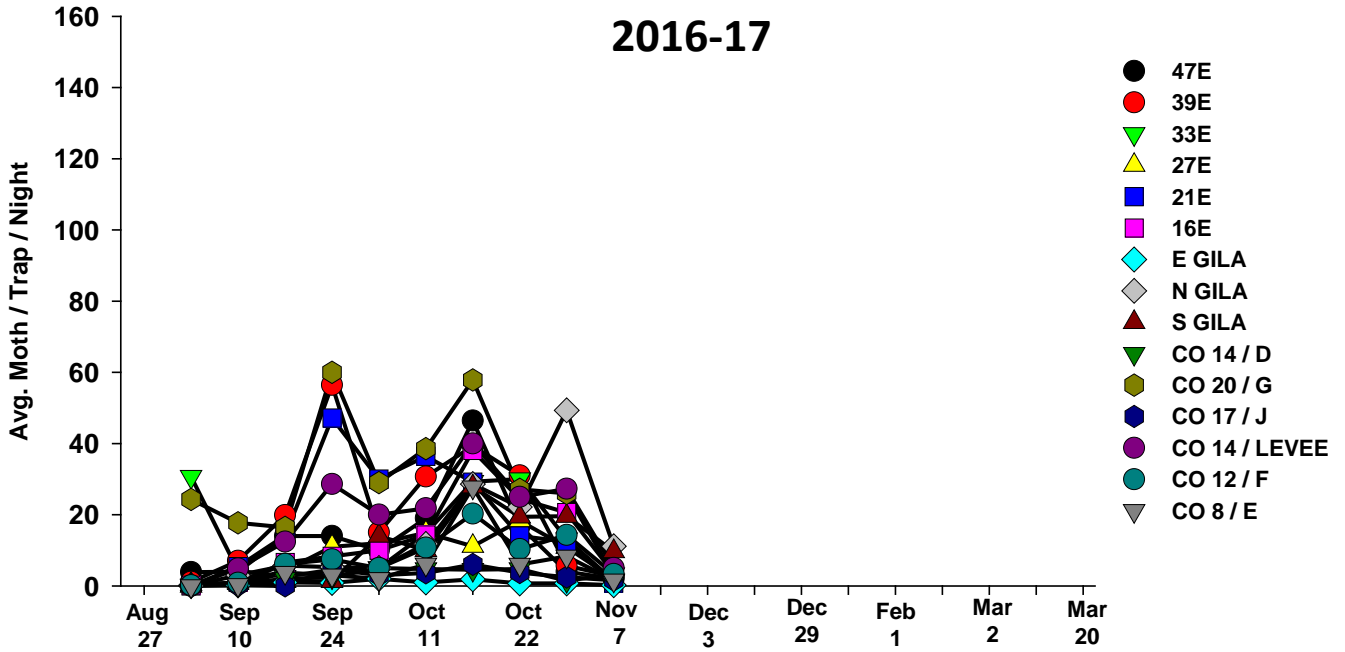

The pests being monitored include: corn earworm, beet armyworm, cabbage looper using pheromone traps; aphids, thrips, leafminers and whiteflies using yellow sticky traps. Traps are checked weekly and data is available in the bi-weekly Veg IPM updates. If a PCA or grower is interested in weekly counts, those can be made available by contacting us. A total of 15 trapping locations have been established in the following areas (approximate location):

Area-wide Insect Trapping Network

North Gila Valley

Corn Earworm

2016-17

Corn Earworm

2015-16

Beet Armyworm

2016-17

Beet Armyworm

2015-16

Cabbage Looper

2016-17

Cabbage Looper

2015-16

Whiteflies

2016-17