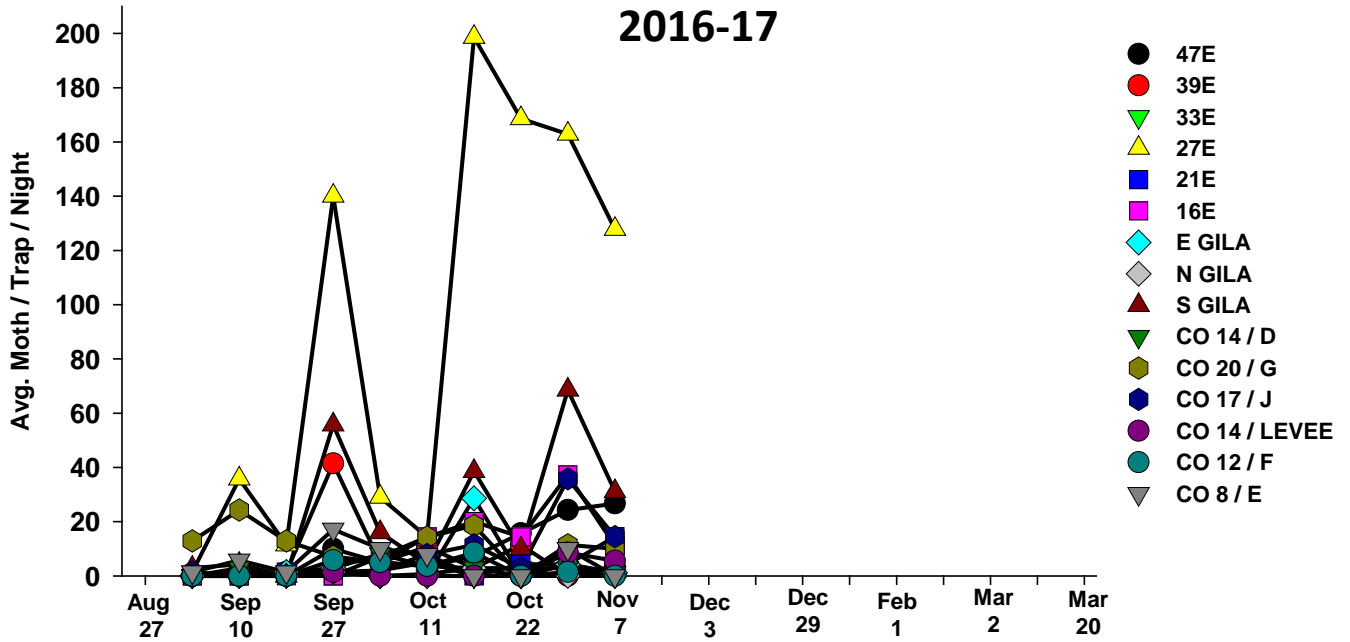

The pests being monitored include: corn earworm, beet armyworm, cabbage looper using pheromone traps; aphids, thrips, leafminers and whiteflies using yellow sticky traps. Traps are checked weekly and data is available in the bi-weekly Veg IPM updates. If a PCA or grower is interested in weekly counts, those can be made available by contacting us. A total of 15 trapping locations have been established in the following areas (approximate location):

Beet Armyworm

2015-16

Cabbage Looper

2016-17

Cabbage Looper

2015-16

Whiteflies

2016-17

Whiteflies

2015-16

Thrips

Thrips

Aphids

Aphids

Leafminers

2016-17