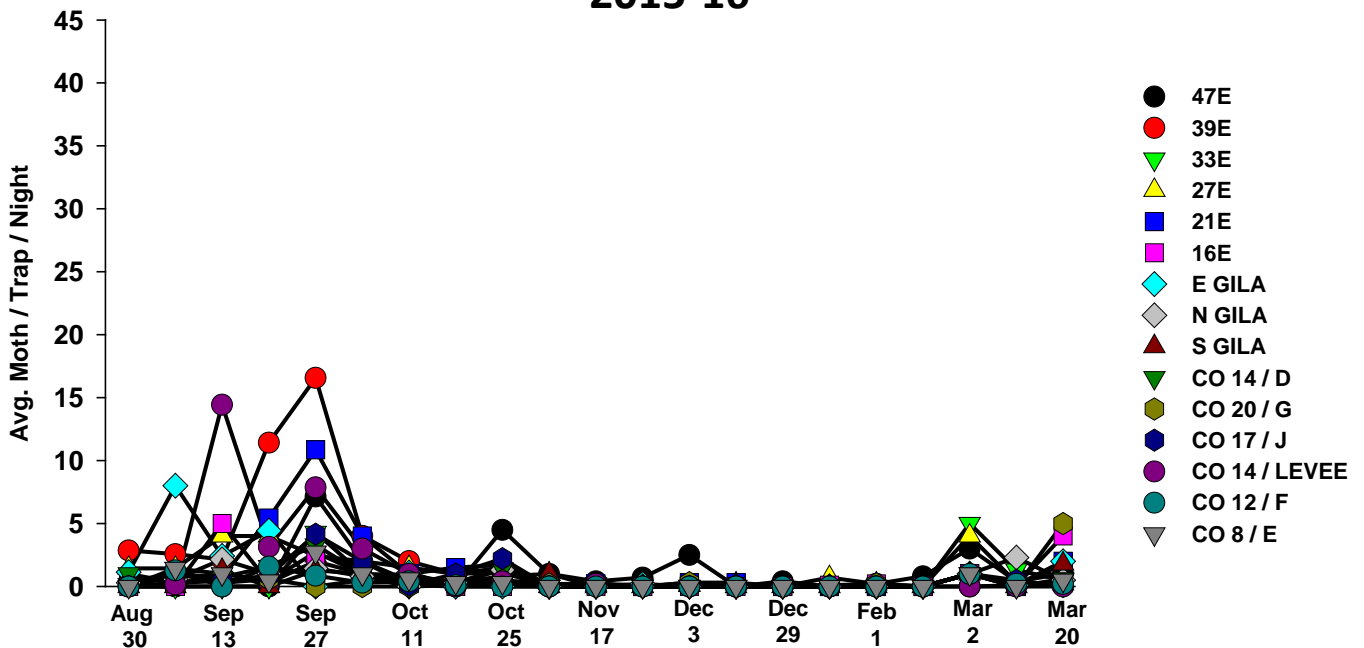

The data is not intended to indicate field infestations, as trap data is largely a reflection of adult movement. If nothing else, the data may make PCAs aware of increased pest activity in some areas and encourage intensified scouting in susceptible produce fields.

The pests being monitored include: corn earworm, beet armyworm, cabbage looper using pheromone traps; aphids, thrips, leafminers and whiteflies using yellow sticky traps. Traps are checked weekly and data is available in the bi-weekly Veg IPM updates. If a PCA or grower is interested in weekly counts, those can be made available by contacting us. A total of 15 trapping locations have been established in the following areas (approximate location):

Area-wide Insect Trapping Network

North Gila Valley

Corn Earworm

2016-17

Corn Earworm

2015-16

Beet Armyworm

2016-17

Beet Armyworm

2015-16

Cabbage Looper

2016-17

Cabbage Looper

2015-16

Whiteflies

2016-17