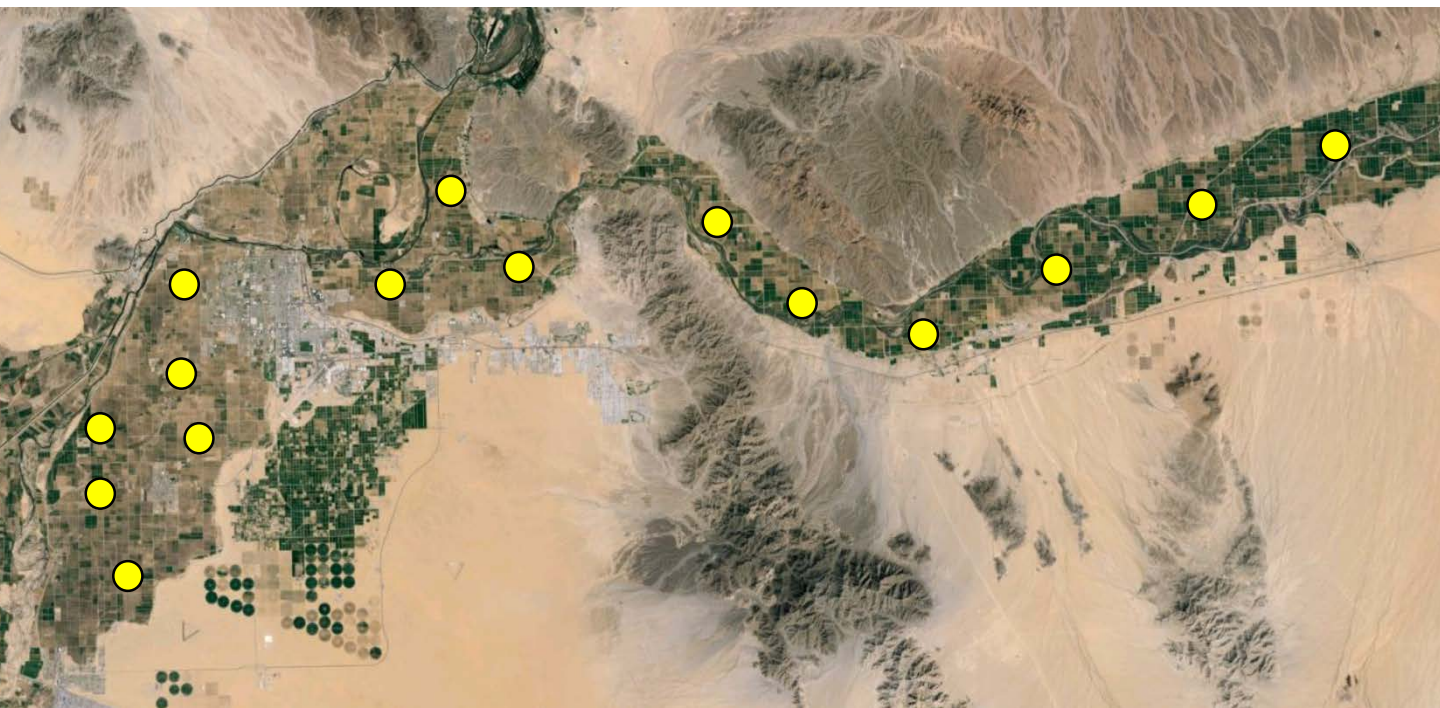

## Areawide Insect Trapping Network

The project is designed to measure the activity and movement of adult populations of a number of key pests. The project is being funded by the *Arizona Iceberg Lettuce Research Council*, and will hopefully provide an indication of when pest activity (e.g., corn earworm moth flights) is increasing based on pheromone / sticky trap captures.

The pests being monitored include: corn earworm, beet armyworm, cabbage looper using pheromone traps; aphids, thrips, leafminers and whiteflies using yellow sticky traps. Traps are checked weekly and data is available in the bi-weekly Veg IPM updates. If a PCA or grower is interested in weekly counts, those can be made available by contacting us. A total of 15 trapping locations have been established in the following areas (approximate location):

### Trap Locations

---

<b>1</b>	<b>Tacna/Texas Hill</b>	<b>47E and Co. 2 St.</b>
<b>2</b>	<b>Tacna/Roll</b>	<b>38E and Co. 4 St.</b>
<b>3</b>	<b>Roll/Wellton</b>	<b>33E and Co. 7 St.</b>
<b>4</b>	<b>Wellton</b>	<b>27E and Co. 10 St.</b>
<b>5</b>	<b>Dome Valley</b>	<b>21E and Co. 8 St.</b>
<b>6</b>	<b>Dome Valley</b>	<b>17E and Co. 6 St.</b>
<b>7</b>	<b>East Gila Valley</b>	<b>10E and Hwy 95</b>
<b>8</b>	<b>North Gila Valley</b>	<b>Laguna Dam Rd and Co. 3 St</b>
<b>9</b>	<b>South Gila Valley</b>	<b>5E and 24 st.</b>
<b>10</b>	<b>Yuma Valley</b>	<b>Co. 14 and Ave D</b>
<b>11</b>	<b>Yuma Valley</b>	<b>Co. 20 and Ave G</b>
<b>12</b>	<b>Yuma Valley</b>	<b>Co. 17 and Ave J</b>
<b>13</b>	<b>Yuma Valley</b>	<b>Co. 14.5 and Levee Rd</b>
<b>14</b>	<b>Yuma Valley</b>	<b>Co. 12 and Ave F</b>
<b>15</b>	<b>Yuma Valley</b>	<b>Co. 8 and Ave E</b>

# Area-wide Insect Trapping Network

North Gila Valley