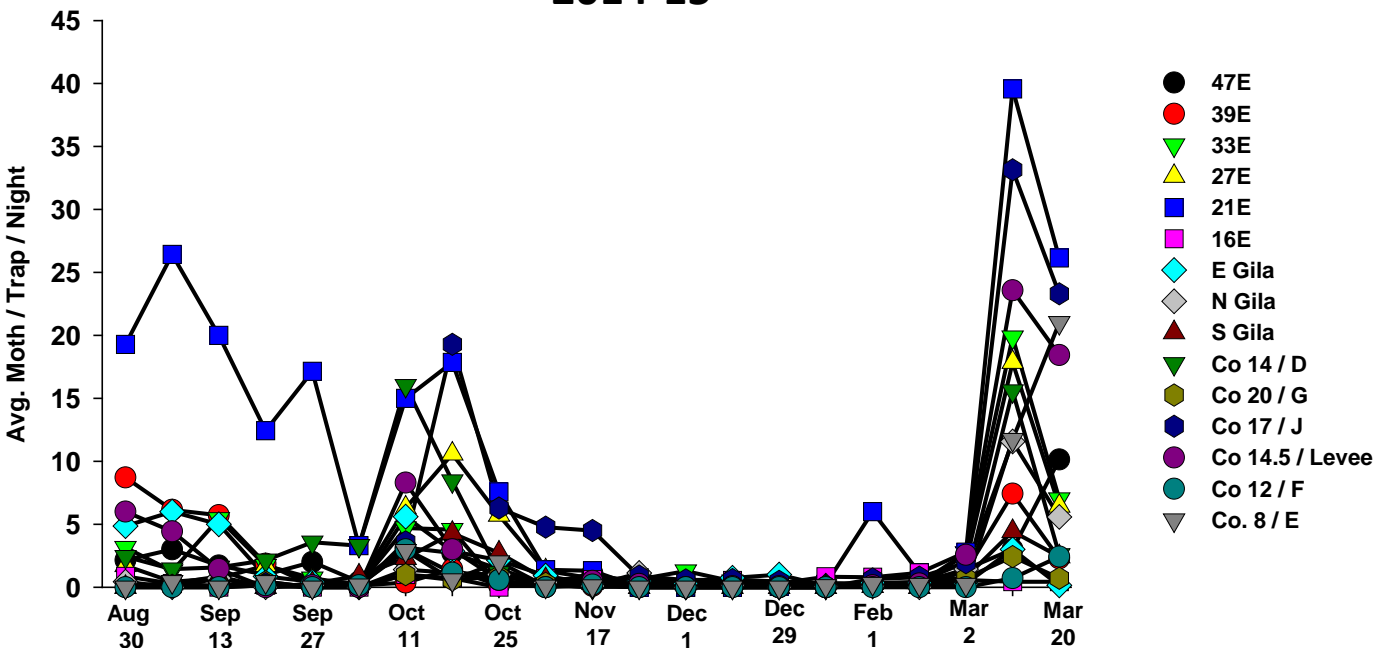

The pests being monitored include: corn earworm, beet armyworm, cabbage looper using pheromone traps; aphids, thrips, leafminers and whiteflies using yellow sticky traps. Traps are checked weekly and data is available in the bi-weekly Veg IPM updates. If a PCA or grower is interested in weekly counts, those can be made available by contacting us. A total of 15 trapping locations have been established in the following areas (approximate location):

# Area-wide Insect Trapping Network

North Gila Valley

### Corn Earworm

2015-16

### Corn Earworm

2014-15