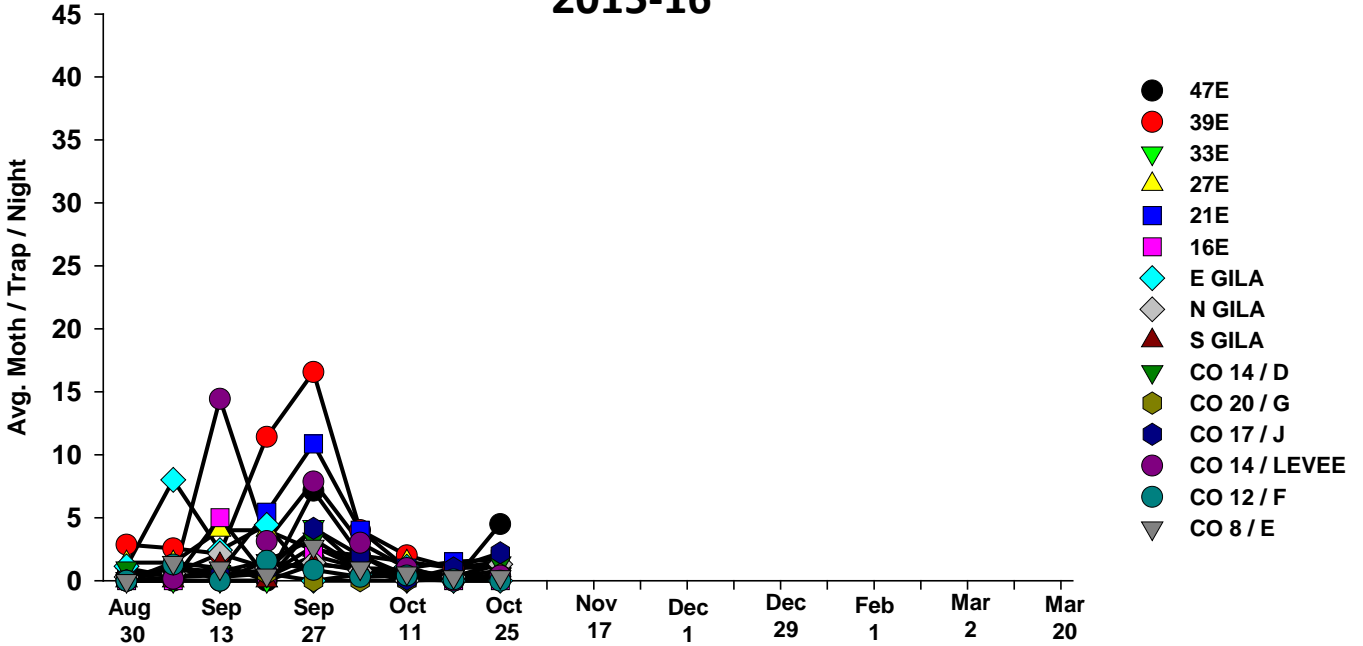

The pests being monitored include: corn earworm, beet armyworm, cabbage looper using pheromone traps; aphids, thrips, leafminers and whiteflies using yellow sticky traps. Traps are checked weekly and data is available in the bi-weekly Veg IPM updates. If a PCA or grower is interested in weekly counts, those can be made available by contacting us. A total of 15 trapping locations have been established in the following areas (approximate location):

### Corn Earworm

2015-16