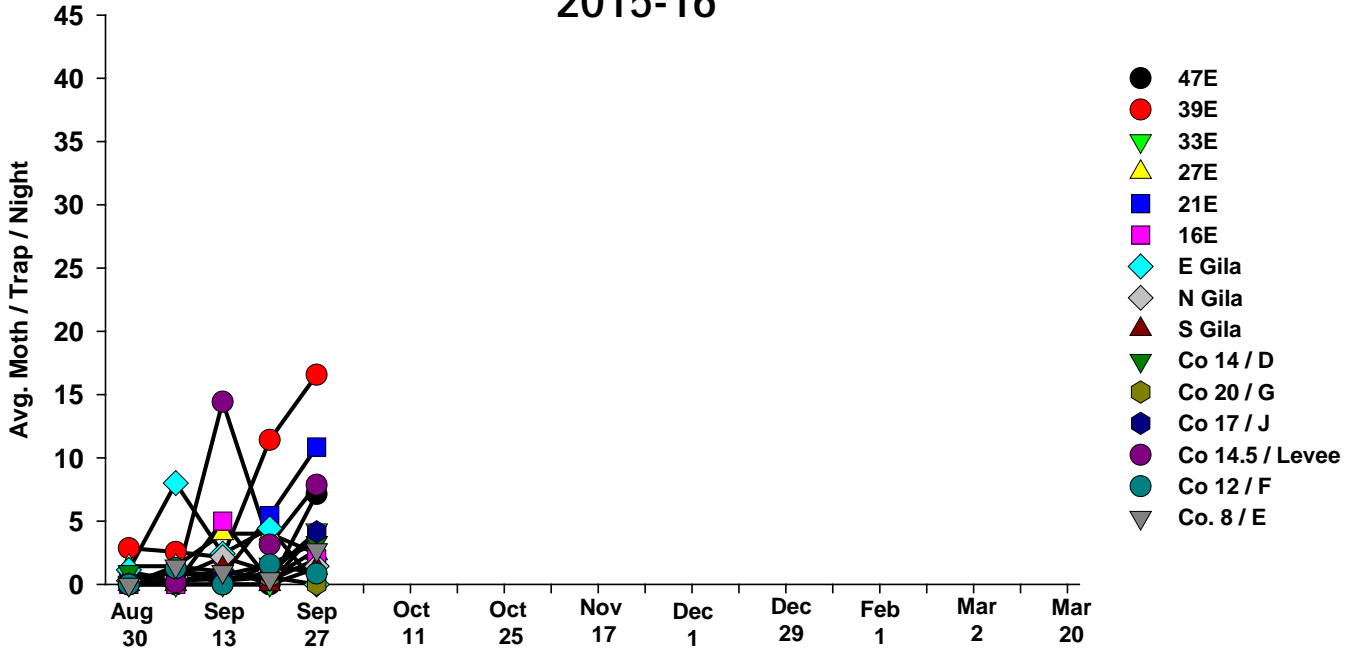

The pests being monitored include: corn earworm, beet armyworm, cabbage looper using pheromone traps; aphids, thrips, leafminers and whiteflies using yellow sticky traps. Traps are checked weekly and data is available in the bi-weekly Veg IPM updates. If a PCA or grower is interested in weekly counts, those can be made available by contacting us. A total of 15 trapping locations have been established in the following areas (approximate location):

### Corn Earworm

2015-16