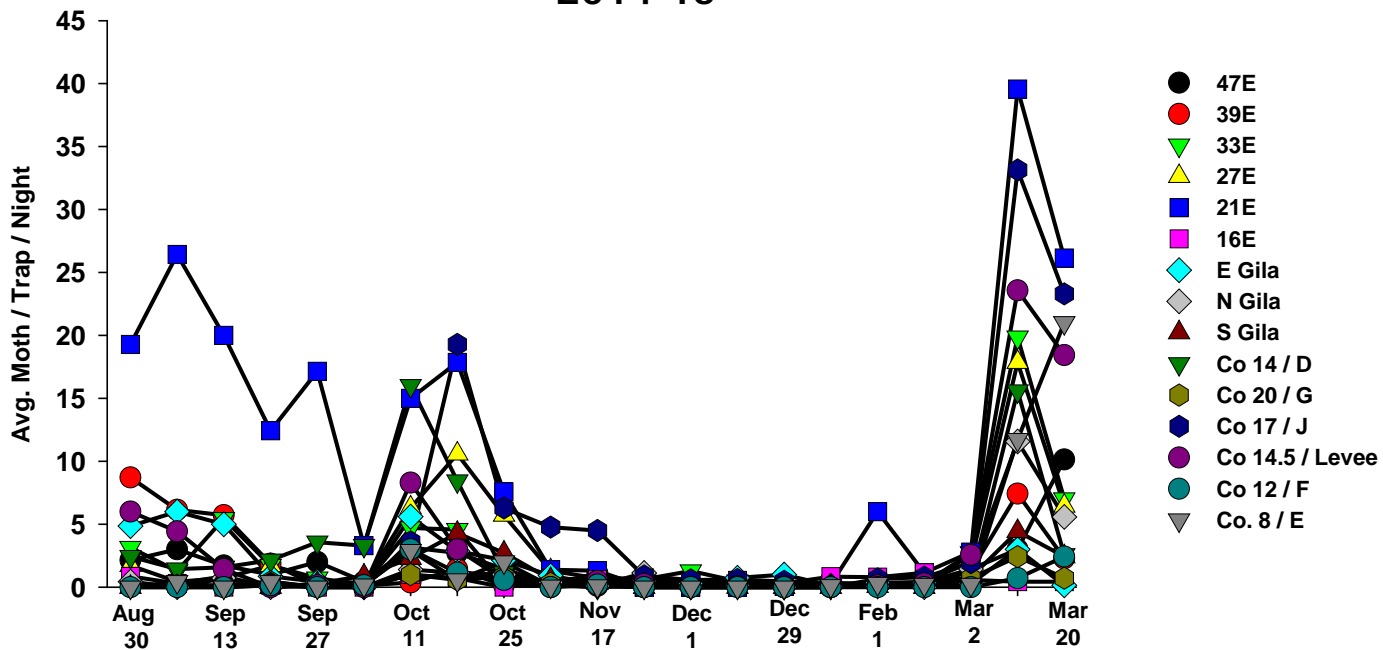

The pests being monitored include: corn earworm, beet armyworm, cabbage looper using pheromone traps; aphids, thrips, leafminers and whiteflies using yellow sticky traps. Traps are checked weekly and data is available in the bi-weekly Veg IPM updates. If a PCA or grower is interested in weekly counts, those can be made available by contacting us. A total of 15 trapping locations have been established in the following areas (approximate location):

# Area-wide Insect Trapping Network

North Gila Valley

### Corn Earworm

2015-16

### Corn Earworm

2014-15