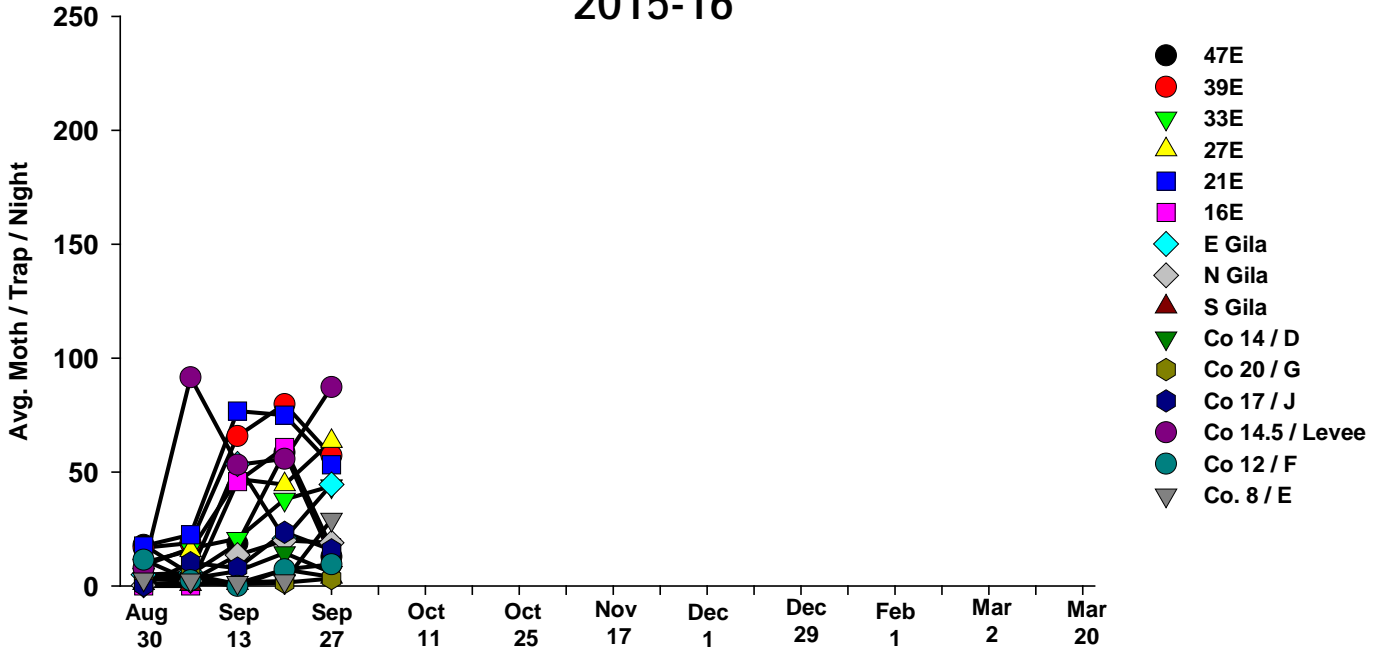

The pests being monitored include: corn earworm, beet armyworm, cabbage looper using pheromone traps; aphids, thrips, leafminers and whiteflies using yellow sticky traps. Traps are checked weekly and data is available in the bi-weekly Veg IPM updates. If a PCA or grower is interested in weekly counts, those can be made available by contacting us. A total of 15 trapping locations have been established in the following areas (approximate location):

### Corn Earworm

2015-16

### Corn Earworm

2014-15

### Beet Armyworm

2015-16