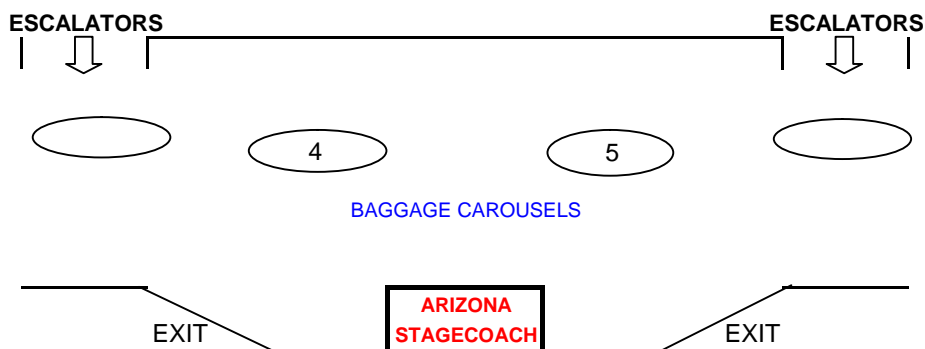

**TUCSON AIRPORT DOOR TO DOOR SHUTTLE
TO YOUR HOTEL**

ARRIVAL:

AFTER CLAIMING YOUR LUGGAGE, IN THE LOWER LEVEL, CHECK IN AT THE
ARIZONA STAGECOACH COUNTER

ARRIVAL RESERVATIONS ARE NOT NECESSARY

FOLLOW THE OVERHEAD "SHARED RIDE VANS" SIGNS

DEPARTURE:

A RETURN RESERVATION MAY BE MADE AT THE TIME OF ARRIVAL
IF YOU NEED TO CHANGE OR CANCEL YOUR RESERVATION PLEASE CALL **(520) 889-1000**

GROUP NAME: PLANT REPRODUCTION - FSPR III
HOTEL: MARRIOTT UNIVERSITY HOTEL
DATES: OCTOBER 16 - 19, 2008
RATES: \$17/person One Way \$34/person Round Trip